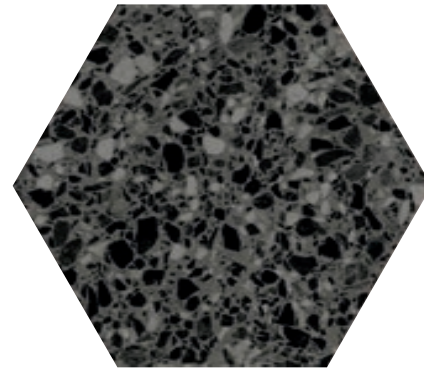

# TERRAZZO

12.5"x14.5" / 32 x37 cm

White

Graphite

White Colours

Graphite Colours

Grey

Earth

Teal

\*Different shades randomly mixed within the box.

\*Diferentes tramas encajadas aleatoriamente.

**TERRAZZO** WHITE

DNA  
TILES

TERRAZZO GRAPHITE

DNA  
TILES

TERRAZZO WHITE COLOURS

DNA  
TILES

TERRAZZO GRAPHITE COLOURS

DNA  
TILES

TERRAZZO GREY

DNA  
TILES

TERRAZZO EARTH

**DNA**  
TILES

**TERRAZZO TEAL**