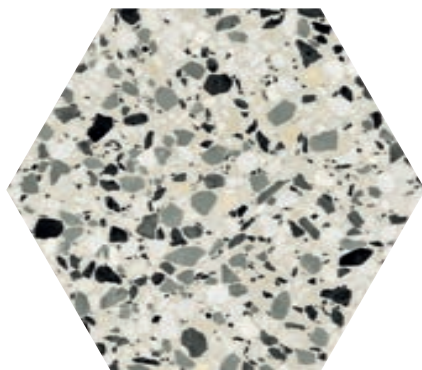

# TERRAZZO

12.5"x14.5" / 32 x37 cm

White

Graphite

White Colours

Graphite Colours

Grey

Earth

Teal

\*Different shades randomly mixed within the box.

\*Diferentes tramas encajadas aleatoriamente.

**TERRAZZO** WHITE

DNA  
TILES

TERRAZZO GRAPHITE

DNA  
TILES

TERRAZZO WHITE COLOURS

DNA  
TILES

TERRAZZO GRAPHITE COLOURS

DNA  
TILES

TERRAZZO GREY

DNA  
TILES

TERRAZZO EARTH

**DNA**  
TILES

**TERRAZZO TEAL**