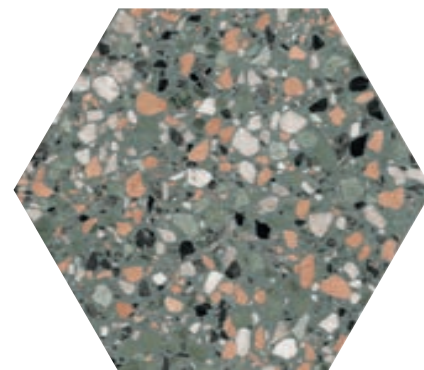

# TERRAZZO

12.5"x14.5" / 32 x37 cm

White

Graphite

White Colours

Graphite Colours

Grey

Earth

Teal

\*Different shades randomly mixed within the box.

\*Diferentes tramas encajadas aleatoriamente.

**TERRAZZO** WHITE

DNA  
TILES

TERRAZZO GRAPHITE

DNA  
TILES

TERRAZZO WHITE COLOURS

DNA  
TILES

TERRAZZO GRAPHITE COLOURS

DNA  
TILES

TERRAZZO GREY

DNA  
TILES

TERRAZZO EARTH

**DNA**  
TILES

**TERRAZZO TEAL**