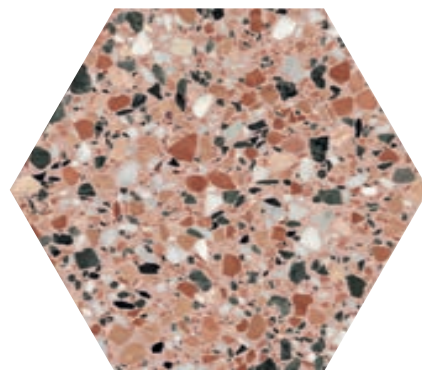

# TERRAZZO

12.5"x14.5" / 32 x37 cm

White

Graphite

White Colours

Graphite Colours

Grey

Earth

Teal

\*Different shades randomly mixed within the box.

\*Diferentes tramas encajadas aleatoriamente.

**TERRAZZO** WHITE

DNA  
TILES

TERRAZZO GRAPHITE

DNA  
TILES

TERRAZZO WHITE COLOURS

DNA  
TILES

TERRAZZO GRAPHITE COLOURS

DNA  
TILES

TERRAZZO GREY

DNA  
TILES

TERRAZZO EARTH

**DNA**  
TILES

**TERRAZZO TEAL**