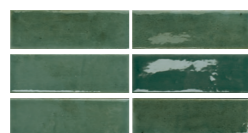

### COLOUR NOTES

CN 4X12,5 cm / 1.6"x5"

Oat

Agata

Viola

Azur

Kiwi

Fennel

Rosemist

Indigo

CN BARS 12,5X25 cm / 5"x10"

Oat

Agata

Viola

Azur

Kiwi