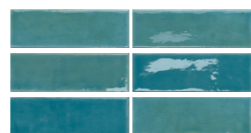

### COLOUR NOTES

CN 4X12,5 cm / 1.6"x5"

Oat

Agata

Viola

Azur

Kiwi

Fennel

Rosemist

Indigo

CN BARS 12,5X25 cm / 5"x10"

Oat

Agata

Viola

Azur

Kiwi