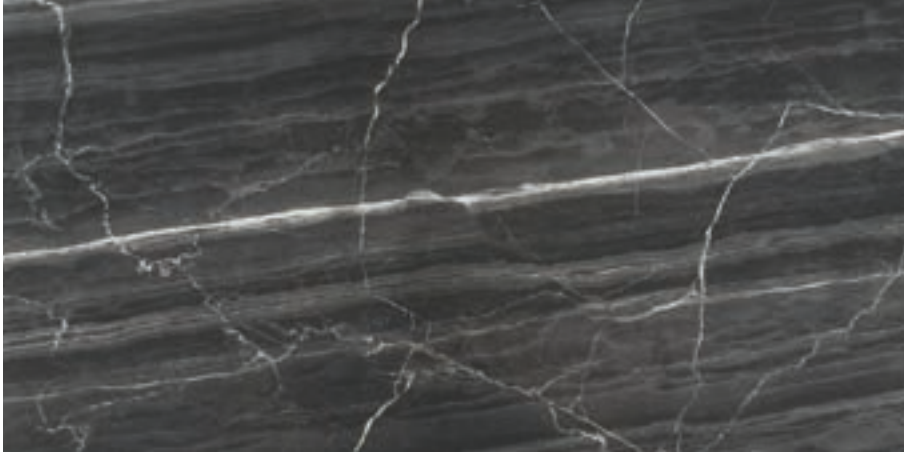

60x60 / 24"x24"- 60,5x60,5 / 24"x24"
60x120 / 24"x48"

MARMO NERO

t

60x120 cm.
MARMO NERO (FULL LAPPATO) (RECTIFIED)

60x60 cm.
MARMO NERO (HIGH GLOSSY) (RECTIFIED)

60x60 cm.
MARMO NERO (FULL LAPPATO) (RECTIFIED)

60,5x60,5 cm.
MARMO NERO (HIGH GLOSSY)

Otel
Hotel

İş Merkezi, Ofis
Business Center

Alışveriş Merkezi
Shopping Center

Konut
Residence

Diş Cephe
Facade

Restoran, Cafe
Restaurant, Cafe

Diş Mekan
Outside