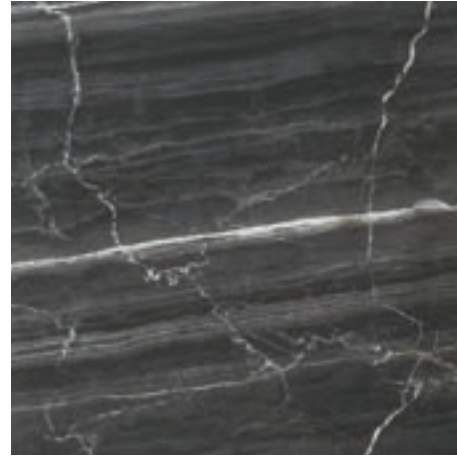

60x60 / 24"x24"- 60,5x60,5 / 24"x24"
60x120 / 24"x48"

MARMO NERO

t

60x120 cm.
MARMO NERO (FULL LAPPATO) (RECTIFIED)

60x60 cm.
MARMO NERO (HIGH GLOSSY) (RECTIFIED)

60x60 cm.
MARMO NERO (FULL LAPPATO) (RECTIFIED)

60,5x60,5 cm.
MARMO NERO (HIGH GLOSSY)

Otel
Hotel

İş Merkezi, Ofis
Business Center

Alışveriş Merkezi
Shopping Center

Konut
Residence

Diş Cephe
Facade

Restoran, Cafe
Restaurant, Cafe

Diş Mekan
Outside