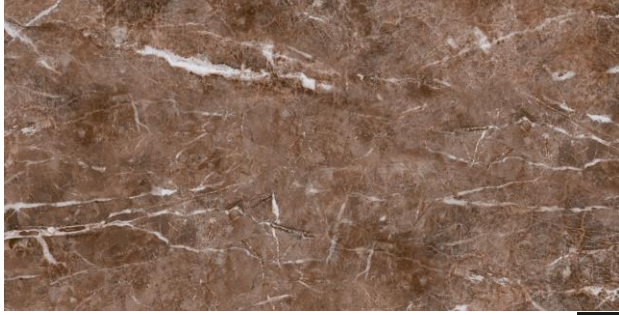

АГРОМАТ

BOLERO

60x60 / 24"x24"- 60,5x60,5 / 24"x24"
60x120 / 24"x48"

AGROMAT

437990/BOLERO BROWN FULL LAPP
600x1200x10

4 faces

467886/BOLERO BEIGE FULL LAPP
600x1200x10

4 faces