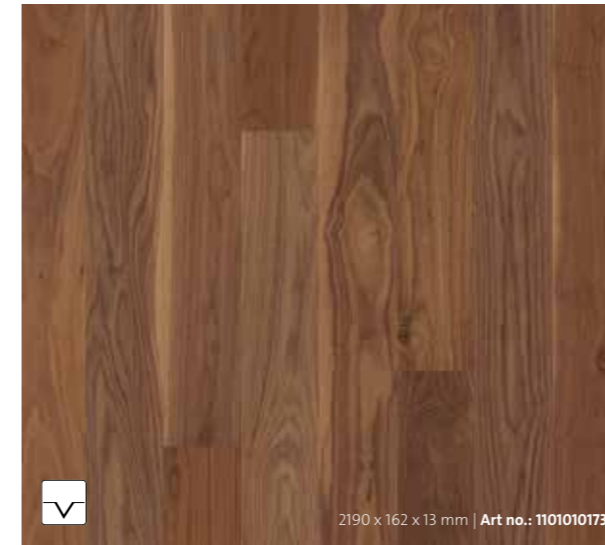

T08 | Walnut | plank | balanced | lacquered