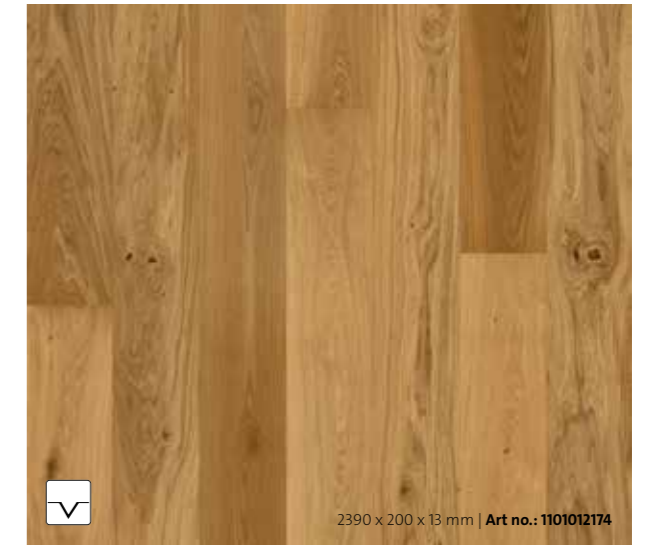

2390 x 200 x 13 mm | Art no.: 1101012165

PRODUCT OVERVIEW

T02 | Oak soft grey | plank | balanced
brushed/coloured/matt lacquered

T03 | Oak crystal white | plank | balanced
white-matt lacquered

T08 | Walnut | plank | balanced | lacquered