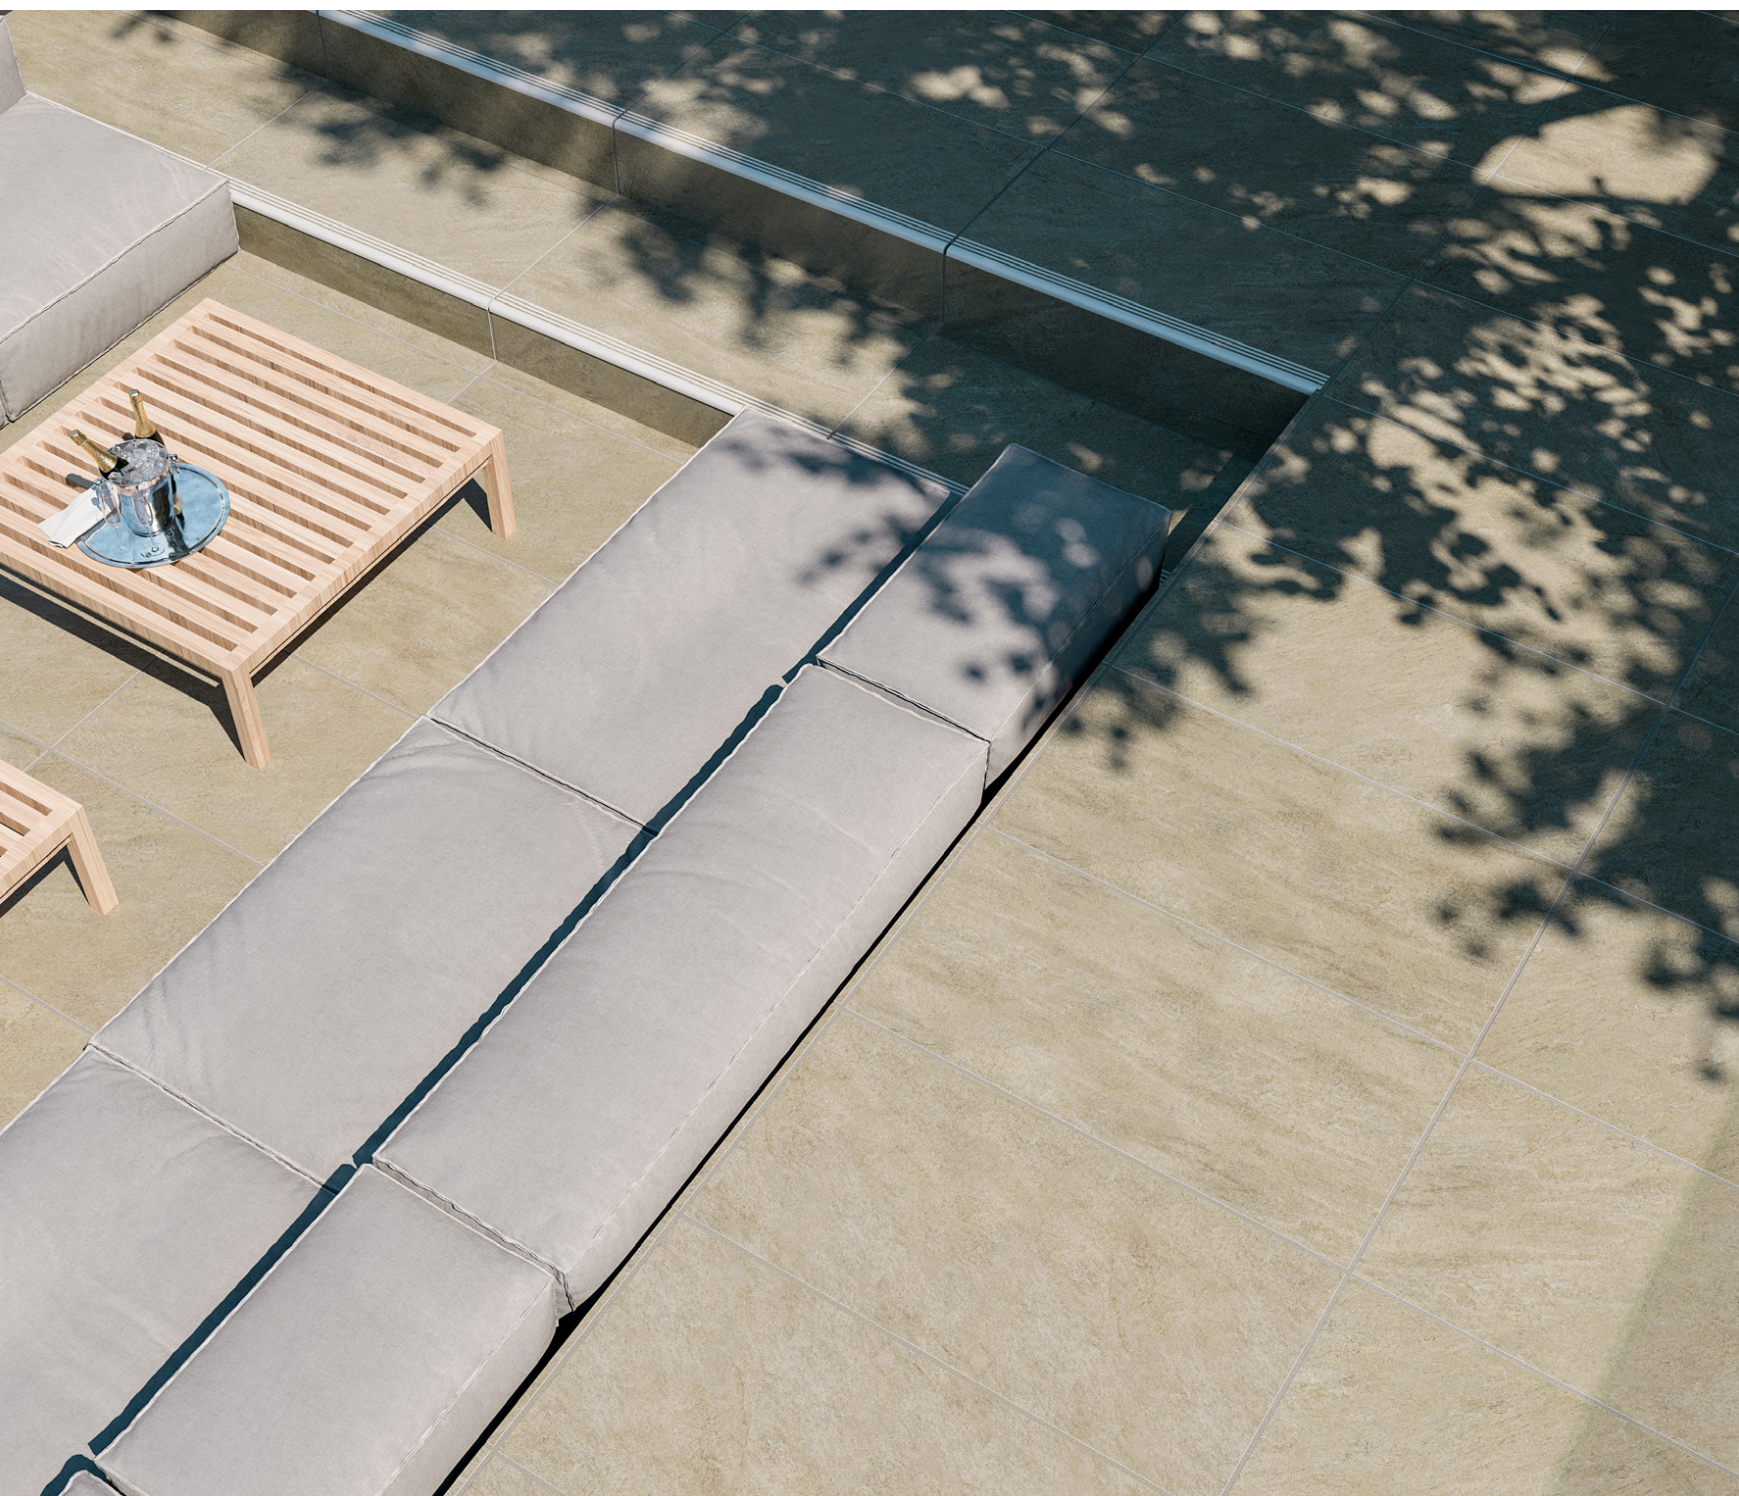

pietra serena collection

60x120/24"x48" • 45x90/18"x36" • 30x120/12"x48" • 60x60/24"x24"

PEI
IV

R11

cream 60x60x3/24"x24"x1,20" rectified • 60x60x2/24"x24"x0,80" rectified

cream 60x120x2/24"x48"x0,80" rectified