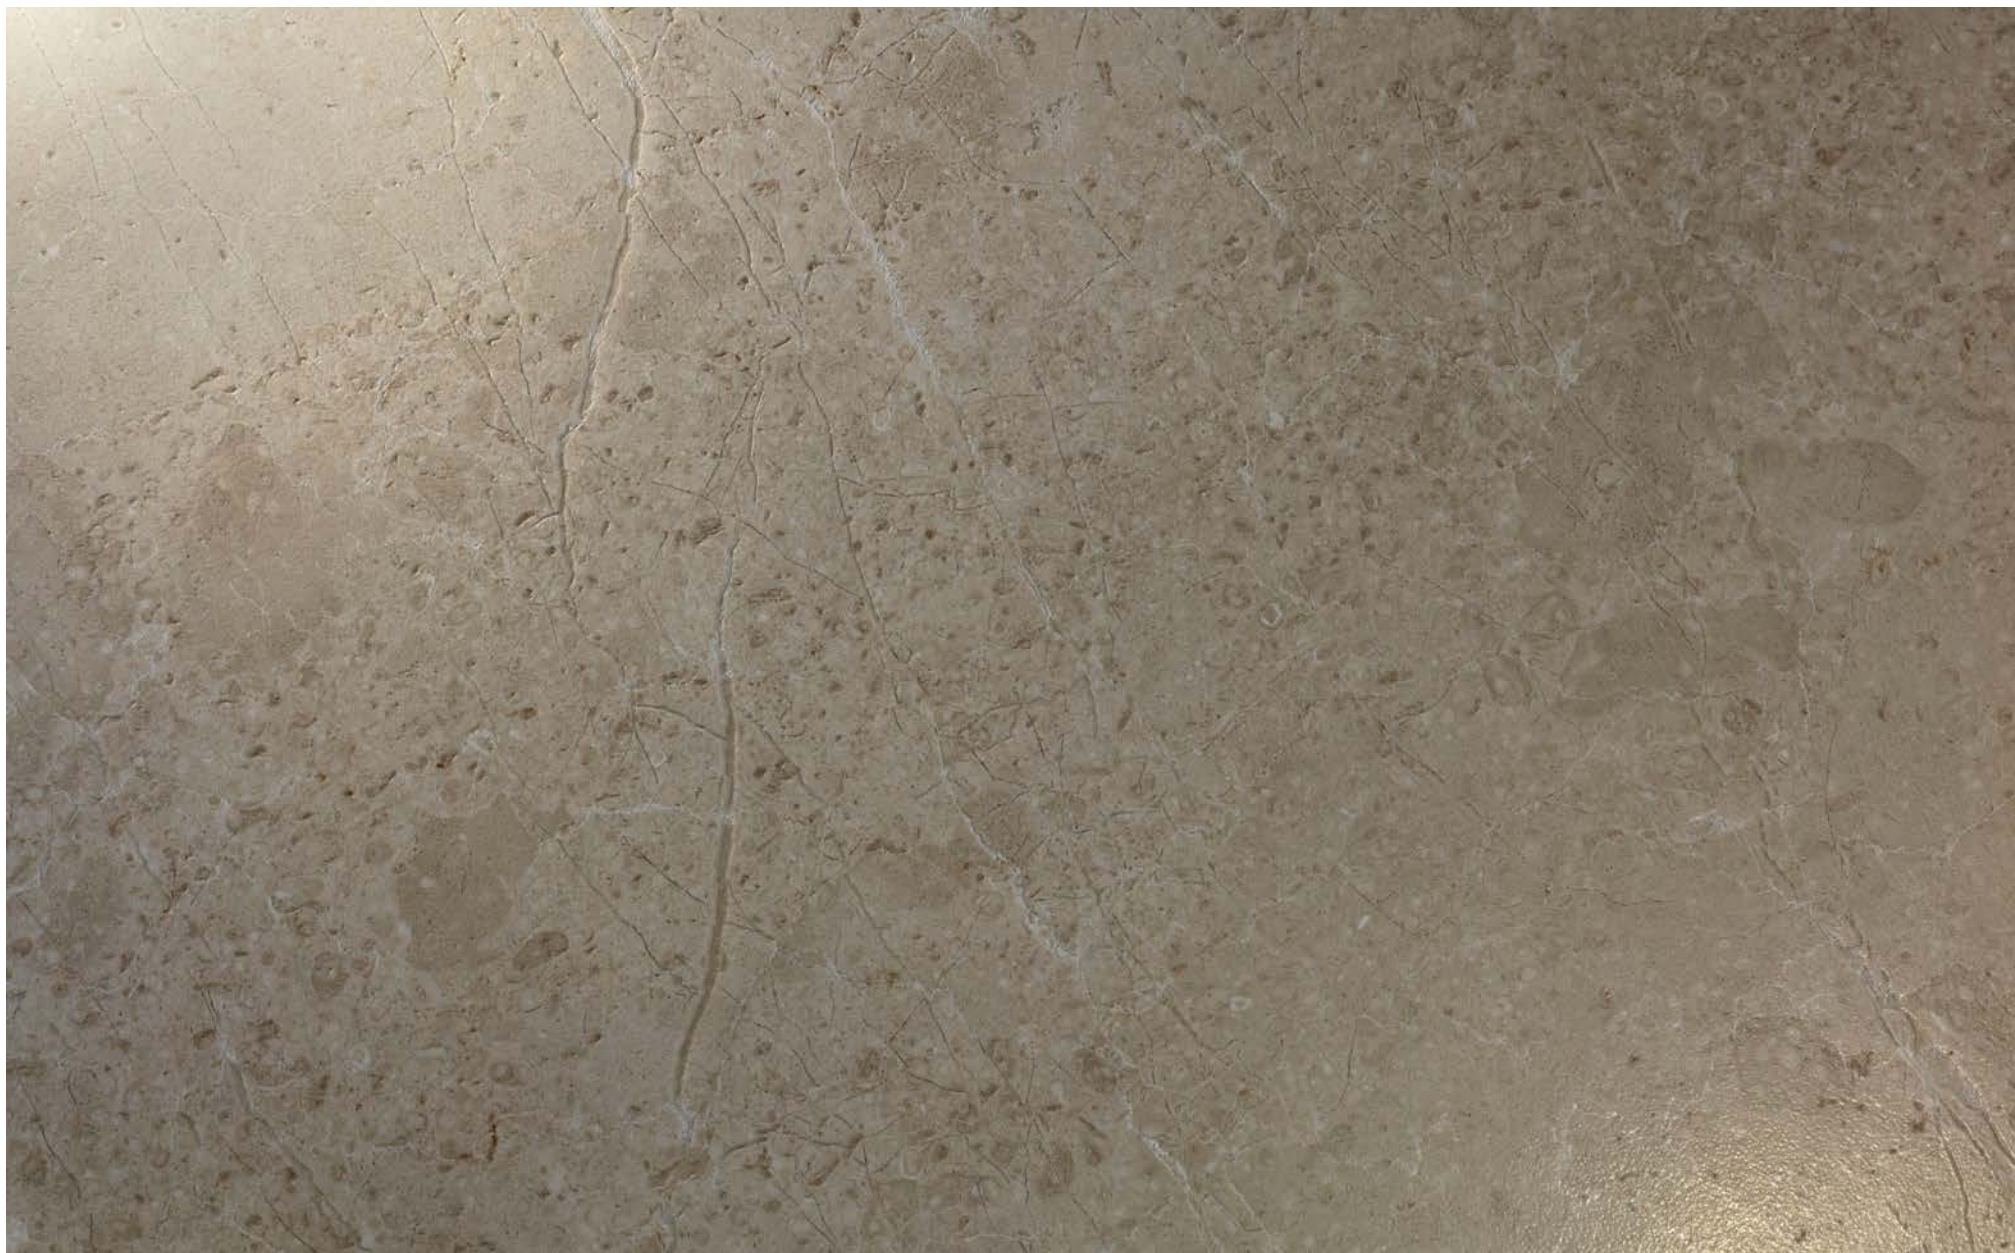

# **ALPINE 4D**

promotion tools

**ALPINE** ambient

**ALPINE** ambient

**ALPINE** ambient

ALPINE ambient: PLAN

**ALPINE** ambient: LIGHTS

**ALPINE** ambient: LIGHTS \_ MIRROR

**ALPINE** ambient: LIGHTS\_LED LIGHT (SCHLÜTER SYSTEM)

METALIC PROFILE  
COLOR: RAL 1013