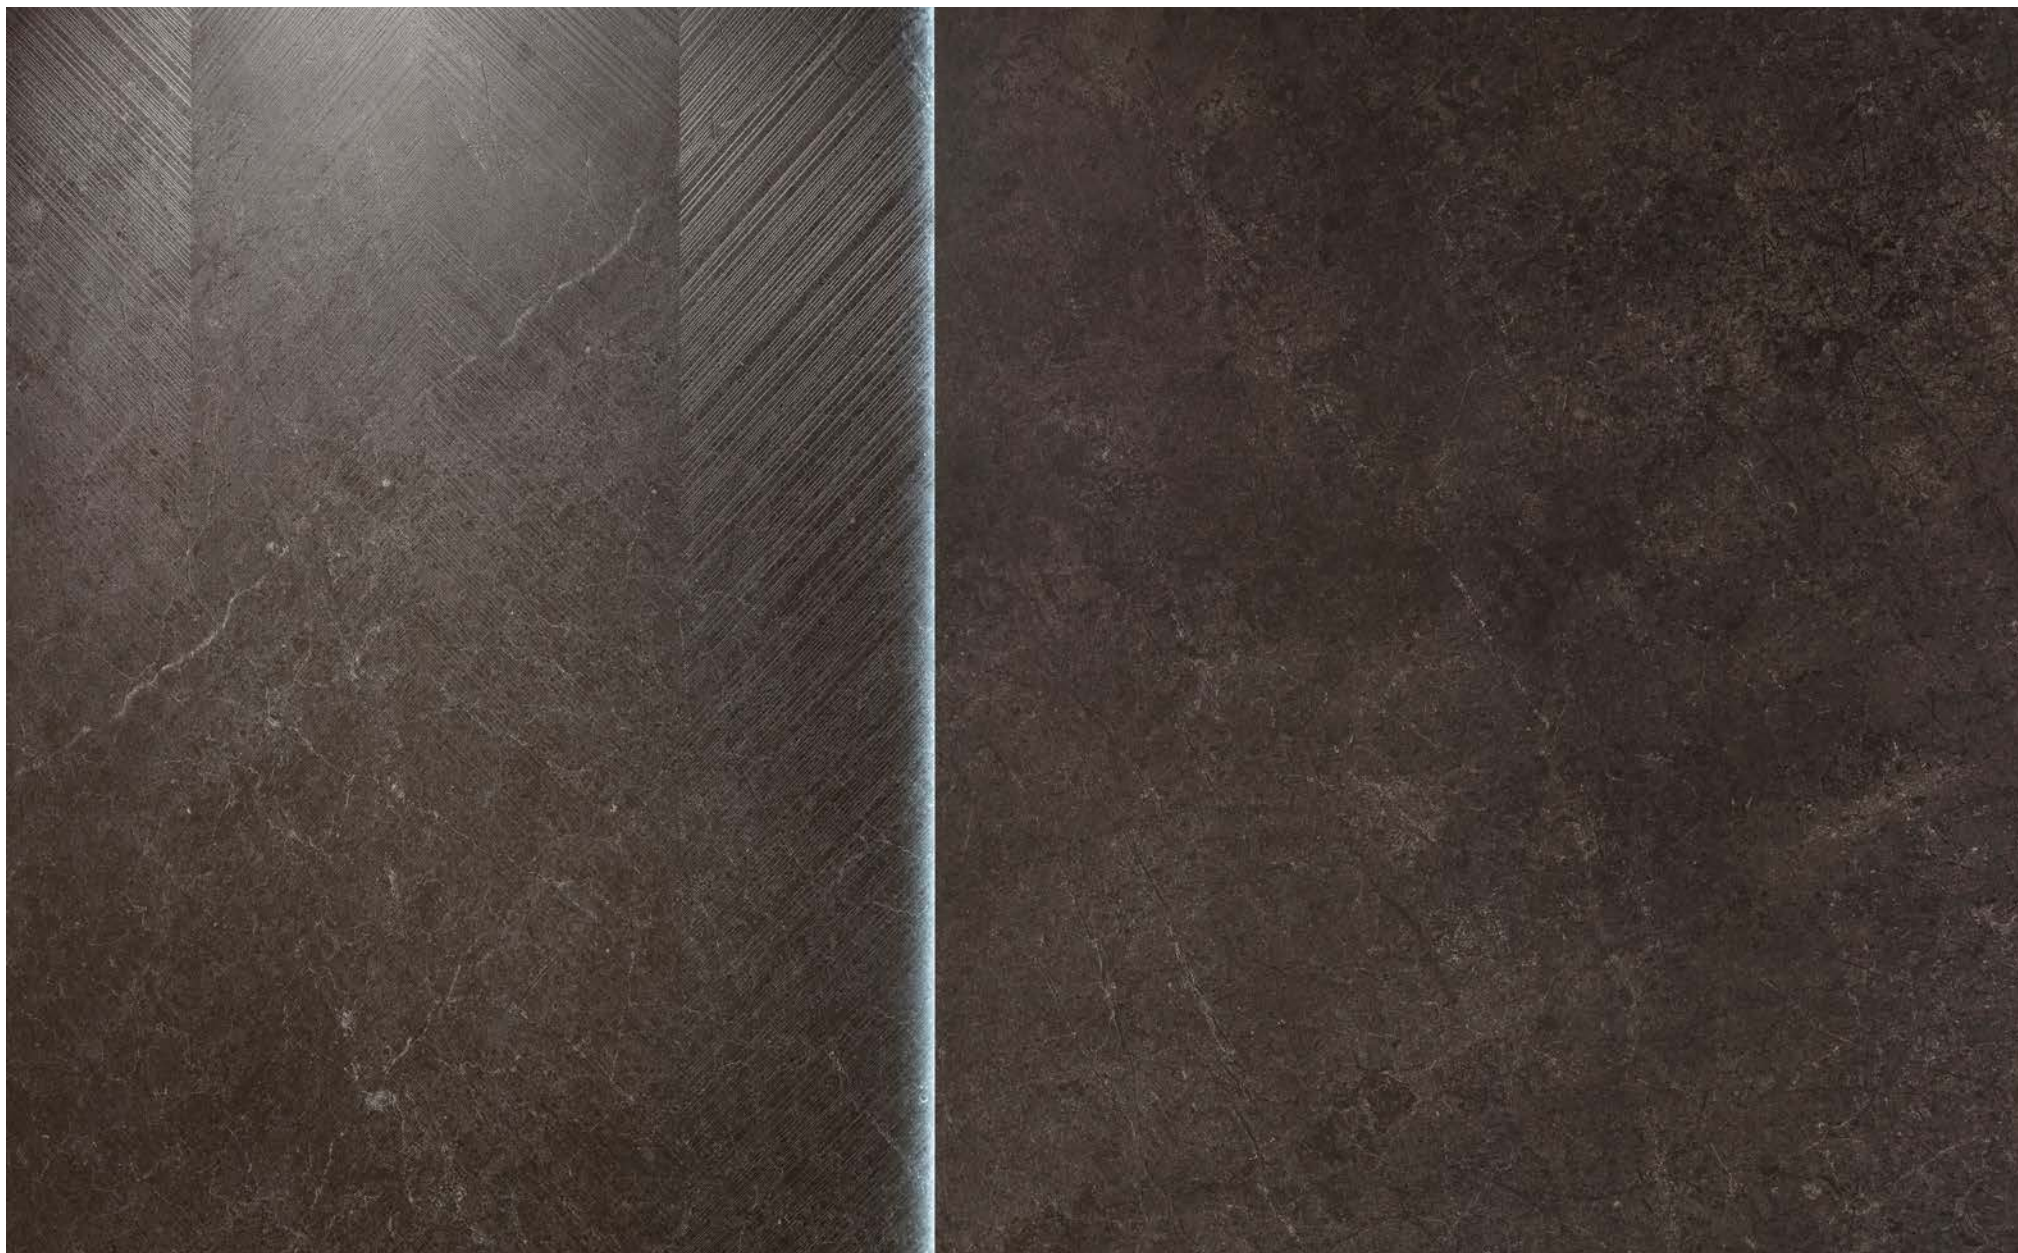

ALPINE ambient