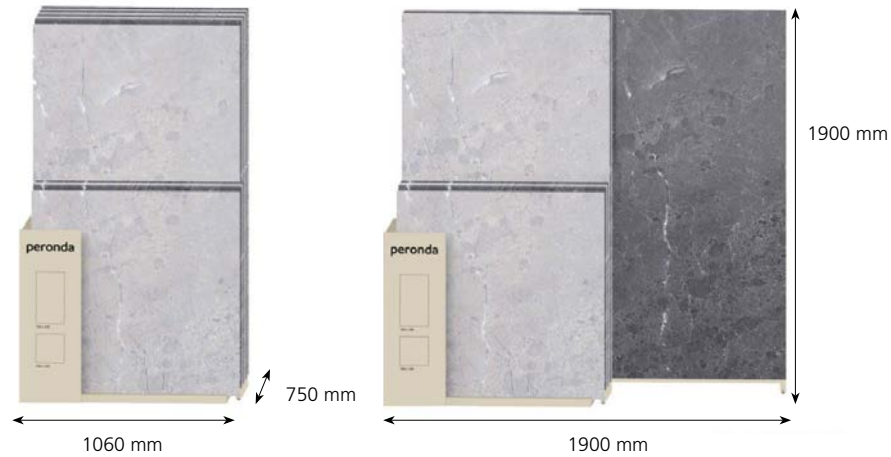

11301 ALPINE  
FOLDER//CARPETA

EX\_8894 **PERONDA 100X100 BASIC**  
EXHIBITOR // EXPOSITOR

TILES // PIEZAS

8 pieces to choose.  
8 piezas a elegir.

PRICE PRECIO
338,60 €

WEIGHT PESO	
EXHIBITOR EXPOSITOR	90,38 lb 41 kg
TILE CERÁMICA	320,75 lb 145,49 kg
TOTAL NETO	400,11 lb 181,49 kg
PACKING EMBALAJE	8,81 lb 4 kg
TOTAL BRUTO	408,93 lb 185,49 kg

PACKING EMBALAJE
107*75*13 cm 42 1/8*29 1/2*5 1/8"

11303 **EXP. PERONDA 100X180-100X100 8P**

EXHIBITOR // EXPOSITOR

**TILES // PIEZAS**

- Alpine 100x180 beige
- Alpine 100x180 anthracite
- Alpine 100x180 grey
- Alpine 100x180 white
- Alpine 100x180 decor anthracite
- Alpine 100x180 decor beige
- Alpine 100x180 decor grey
- Alpine 100x100 beige

PRICE PRECIO	
700 €	APROX

WEIGHT PESO	
EXHIBITOR EXPOSITOR	0 lb 0 kg
TILE CERÁMICA	0 lb 0 kg
TOTAL NETO	0 lb 0 kg
PACKING EMBALAJE	0 lb 0 kg
TOTAL BRUTO	0 lb 0 kg

PACKING EMBALAJE	
0*0*0 cm	0*0*0"