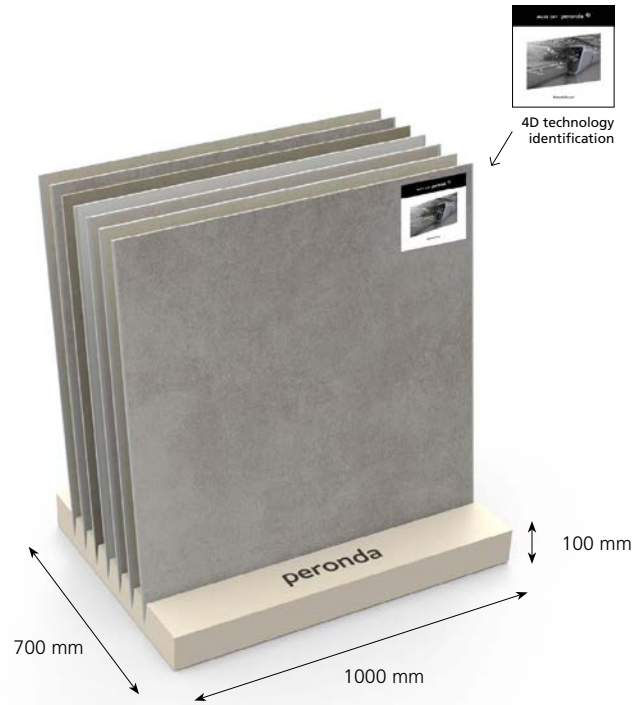

**ALPINE** ambient: LIGHTS\_LED LIGHT (SCHLÜTER SYSTEM)

METALIC PROFILE  
COLOR: RAL 1013

# ALPINE merchandising: PANELS

11510 **ALPINE 4D**  
ALPINE BEIGE SP/100X180/C/R

11558 **ALPINE 4D**  
ALPINE BEIGE DECOR SP/100X180/C/R

11512 **ALPINE 4D**  
ALPINE BEIGE SP/100X100/C/R

ALPINE merchandising: FOLDER

11301 ALPINE  
FOLDER//CARPETA

EX\_8894 **PERONDA 100X100 BASIC**  
EXHIBITOR // EXPOSITOR

TILES // PIEZAS

8 pieces to choose.  
8 piezas a elegir.

PRICE PRECIO
338,60 €

WEIGHT PESO	
EXHIBITOR EXPOSITOR	90,38 lb 41 kg
TILE CERÁMICA	320,75 lb 145,49 kg
TOTAL NETO	400,11 lb 181,49 kg
PACKING EMBALAJE	8,81 lb 4 kg
TOTAL BRUTO	408,93 lb 185,49 kg

PACKING EMBALAJE
107*75*13 cm 42 1/8*29 1/2*5 1/8"

11303 **EXP. PERONDA 100X180-100X100 8P**

EXHIBITOR // EXPOSITOR

**TILES // PIEZAS**

- Alpine 100x180 beige
- Alpine 100x180 anthracite
- Alpine 100x180 grey
- Alpine 100x180 white
- Alpine 100x180 decor anthracite
- Alpine 100x180 decor beige
- Alpine 100x180 decor grey
- Alpine 100x100 beige