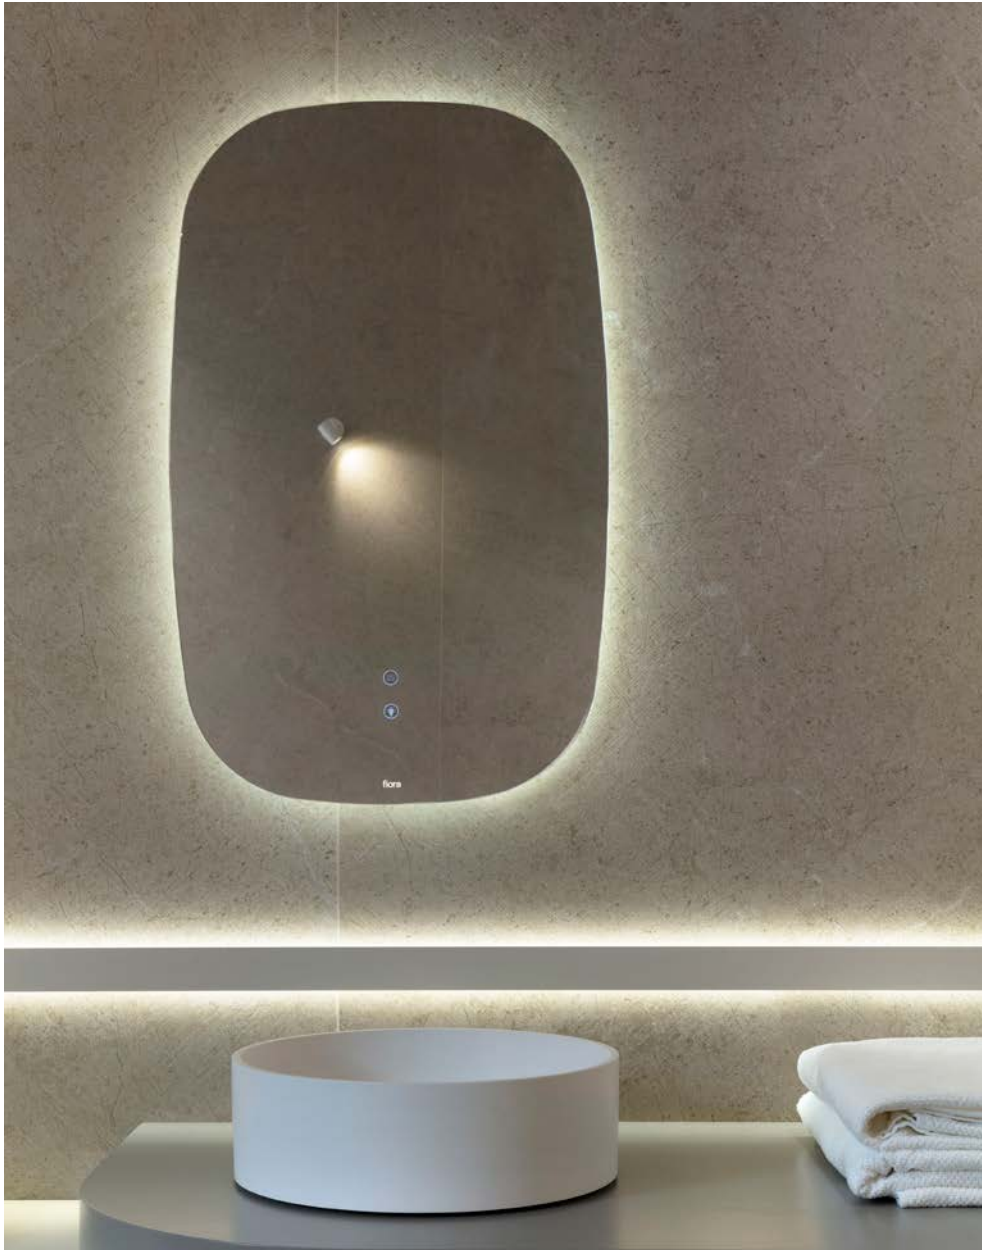

# **ALPINE 4D**

promotion tools

**ALPINE** ambient

**ALPINE** ambient

**ALPINE** ambient

ALPINE ambient: PLAN

**ALPINE** ambient: LIGHTS

**ALPINE** ambient: LIGHTS \_ MIRROR

**ALPINE** ambient: LIGHTS\_LED LIGHT (SCHLÜTER SYSTEM)

METALIC PROFILE  
COLOR: RAL 1013