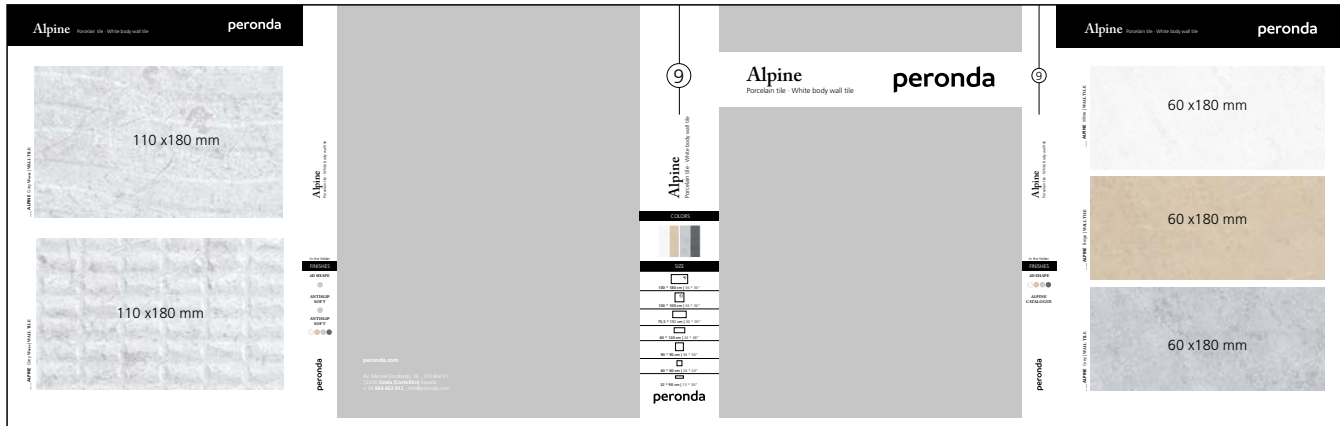

# ALPINE merchandising: PANELS

11510 **ALPINE 4D**  
ALPINE BEIGE SP/100X180/C/R

11558 **ALPINE 4D**  
ALPINE BEIGE DECOR SP/100X180/C/R

11512 **ALPINE 4D**  
ALPINE BEIGE SP/100X100/C/R

ALPINE merchandising: FOLDER

11301 ALPINE  
FOLDER//CARPETA

EX\_8894 **PERONDA 100X100 BASIC**  
EXHIBITOR // EXPOSITOR

TILES // PIEZAS

8 pieces to choose.  
8 piezas a elegir.

PRICE PRECIO
338,60 €

WEIGHT PESO	
EXHIBITOR EXPOSITOR	90,38 lb 41 kg
TILE CERÁMICA	320,75 lb 145,49 kg
TOTAL NETO	400,11 lb 181,49 kg
PACKING EMBALAJE	8,81 lb 4 kg
TOTAL BRUTO	408,93 lb 185,49 kg

PACKING EMBALAJE
107*75*13 cm 42 1/8*29 1/2*5 1/8"

11303 **EXP. PERONDA 100X180-100X100 8P**

EXHIBITOR // EXPOSITOR

**TILES // PIEZAS**

- Alpine 100x180 beige
- Alpine 100x180 anthracite
- Alpine 100x180 grey
- Alpine 100x180 white
- Alpine 100x180 decor anthracite
- Alpine 100x180 decor beige
- Alpine 100x180 decor grey
- Alpine 100x100 beige