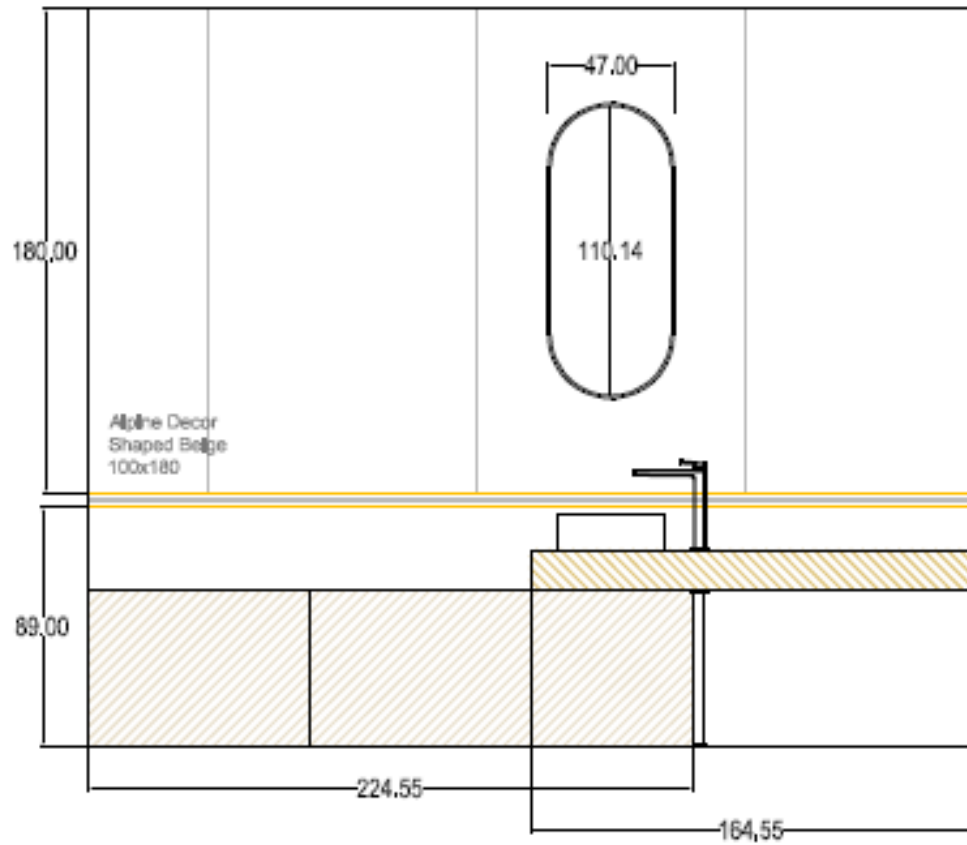

ALPINE ambient: PLAN