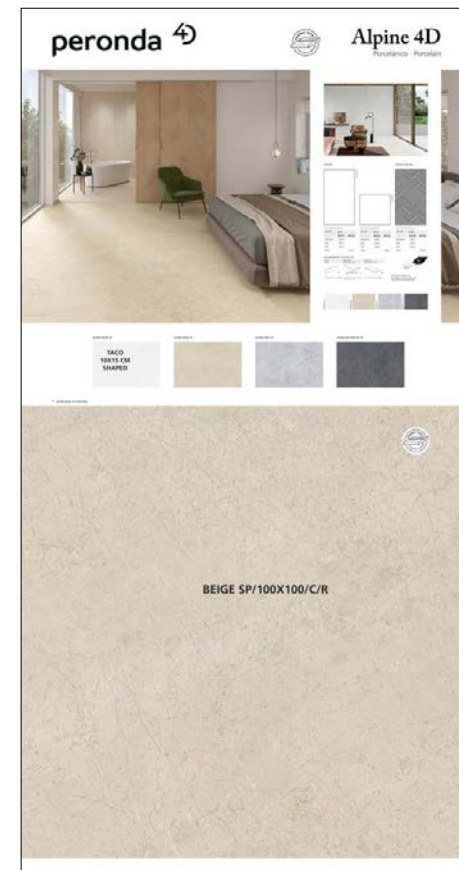

11512 **ALPINE 4D**
ALPINE BEIGE SP/100X100/C/R