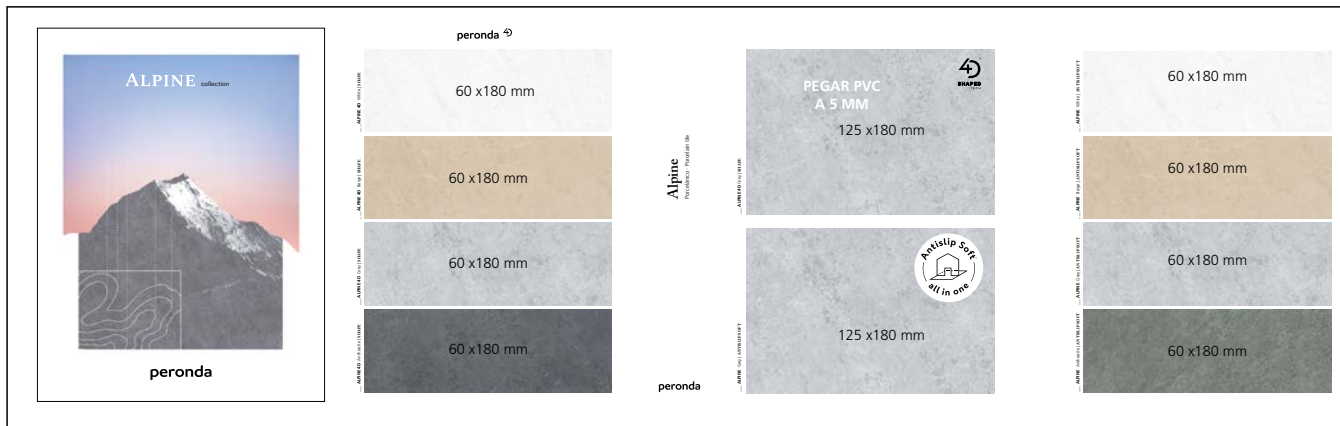

**ALPINE** ambient: LIGHTS\_LED LIGHT (SCHLÜTER SYSTEM)

METALIC PROFILE  
COLOR: RAL 1013

11301 ALPINE  
FOLDER//CARPETA

EX\_8894 **PERONDA 100X100 BASIC**  
EXHIBITOR // EXPOSITOR

TILES // PIEZAS

8 pieces to choose.  
8 piezas a elegir.

PRICE PRECIO
338,60 €

WEIGHT PESO	
EXHIBITOR EXPOSITOR	90,38 lb 41 kg
TILE CERÁMICA	320,75 lb 145,49 kg
TOTAL NETO	400,11 lb 181,49 kg
PACKING EMBALAJE	8,81 lb 4 kg
TOTAL BRUTO	408,93 lb 185,49 kg

PACKING EMBALAJE
107*75*13 cm 42 1/8*29 1/2*5 1/8"

11303 **EXP. PERONDA 100X180-100X100 8P**

EXHIBITOR // EXPOSITOR

**TILES // PIEZAS**

- Alpine 100x180 beige
- Alpine 100x180 anthracite
- Alpine 100x180 grey
- Alpine 100x180 white
- Alpine 100x180 decor anthracite
- Alpine 100x180 decor beige
- Alpine 100x180 decor grey
- Alpine 100x100 beige