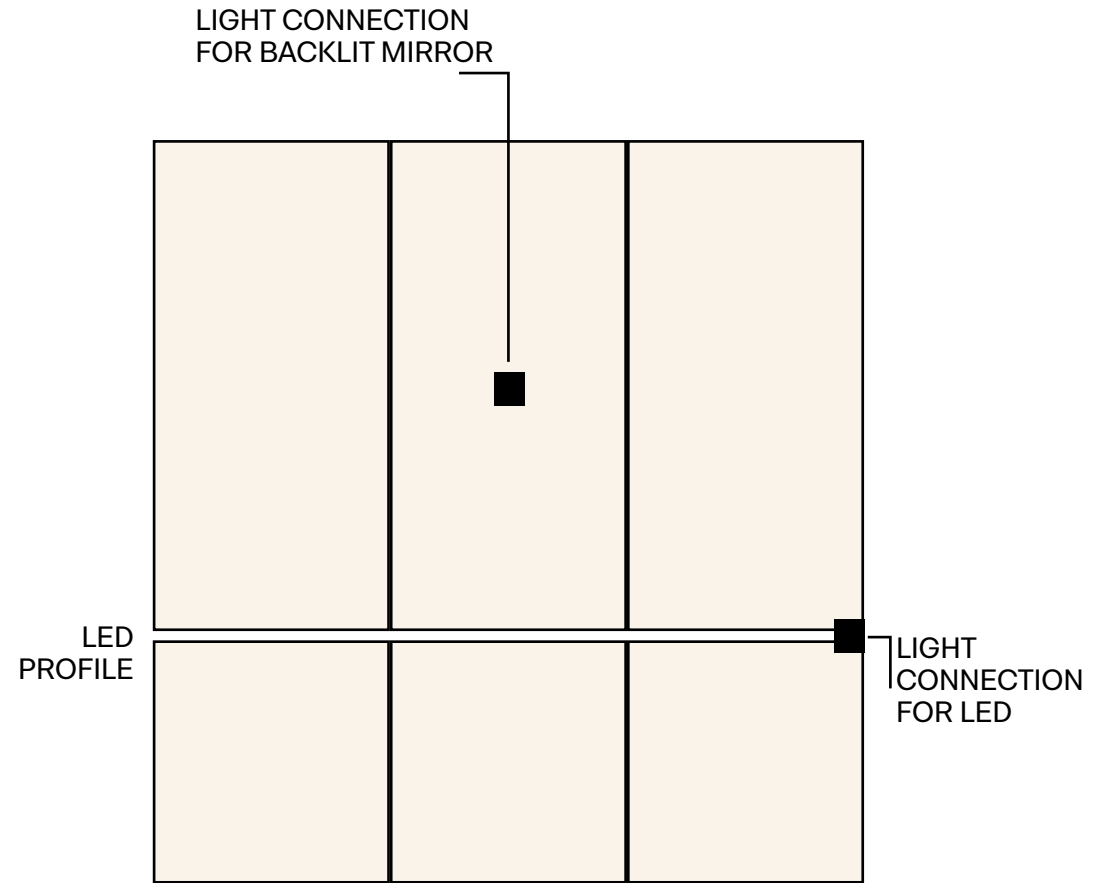

# **ALPINE 4D**

promotion tools

**ALPINE** ambient

**ALPINE** ambient

**ALPINE** ambient

ALPINE ambient: PLAN

**ALPINE** ambient: LIGHTS

**ALPINE** ambient: LIGHTS \_ MIRROR

**ALPINE** ambient: LIGHTS\_LED LIGHT (SCHLÜTER SYSTEM)

METALIC PROFILE  
COLOR: RAL 1013