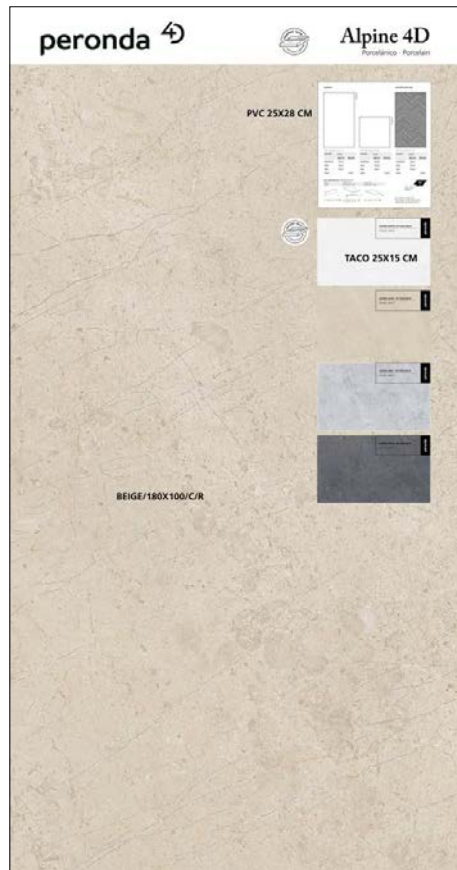

ALPINE merchandising: PANELS

11510 **ALPINE 4D**
ALPINE BEIGE SP/100X180/C/R