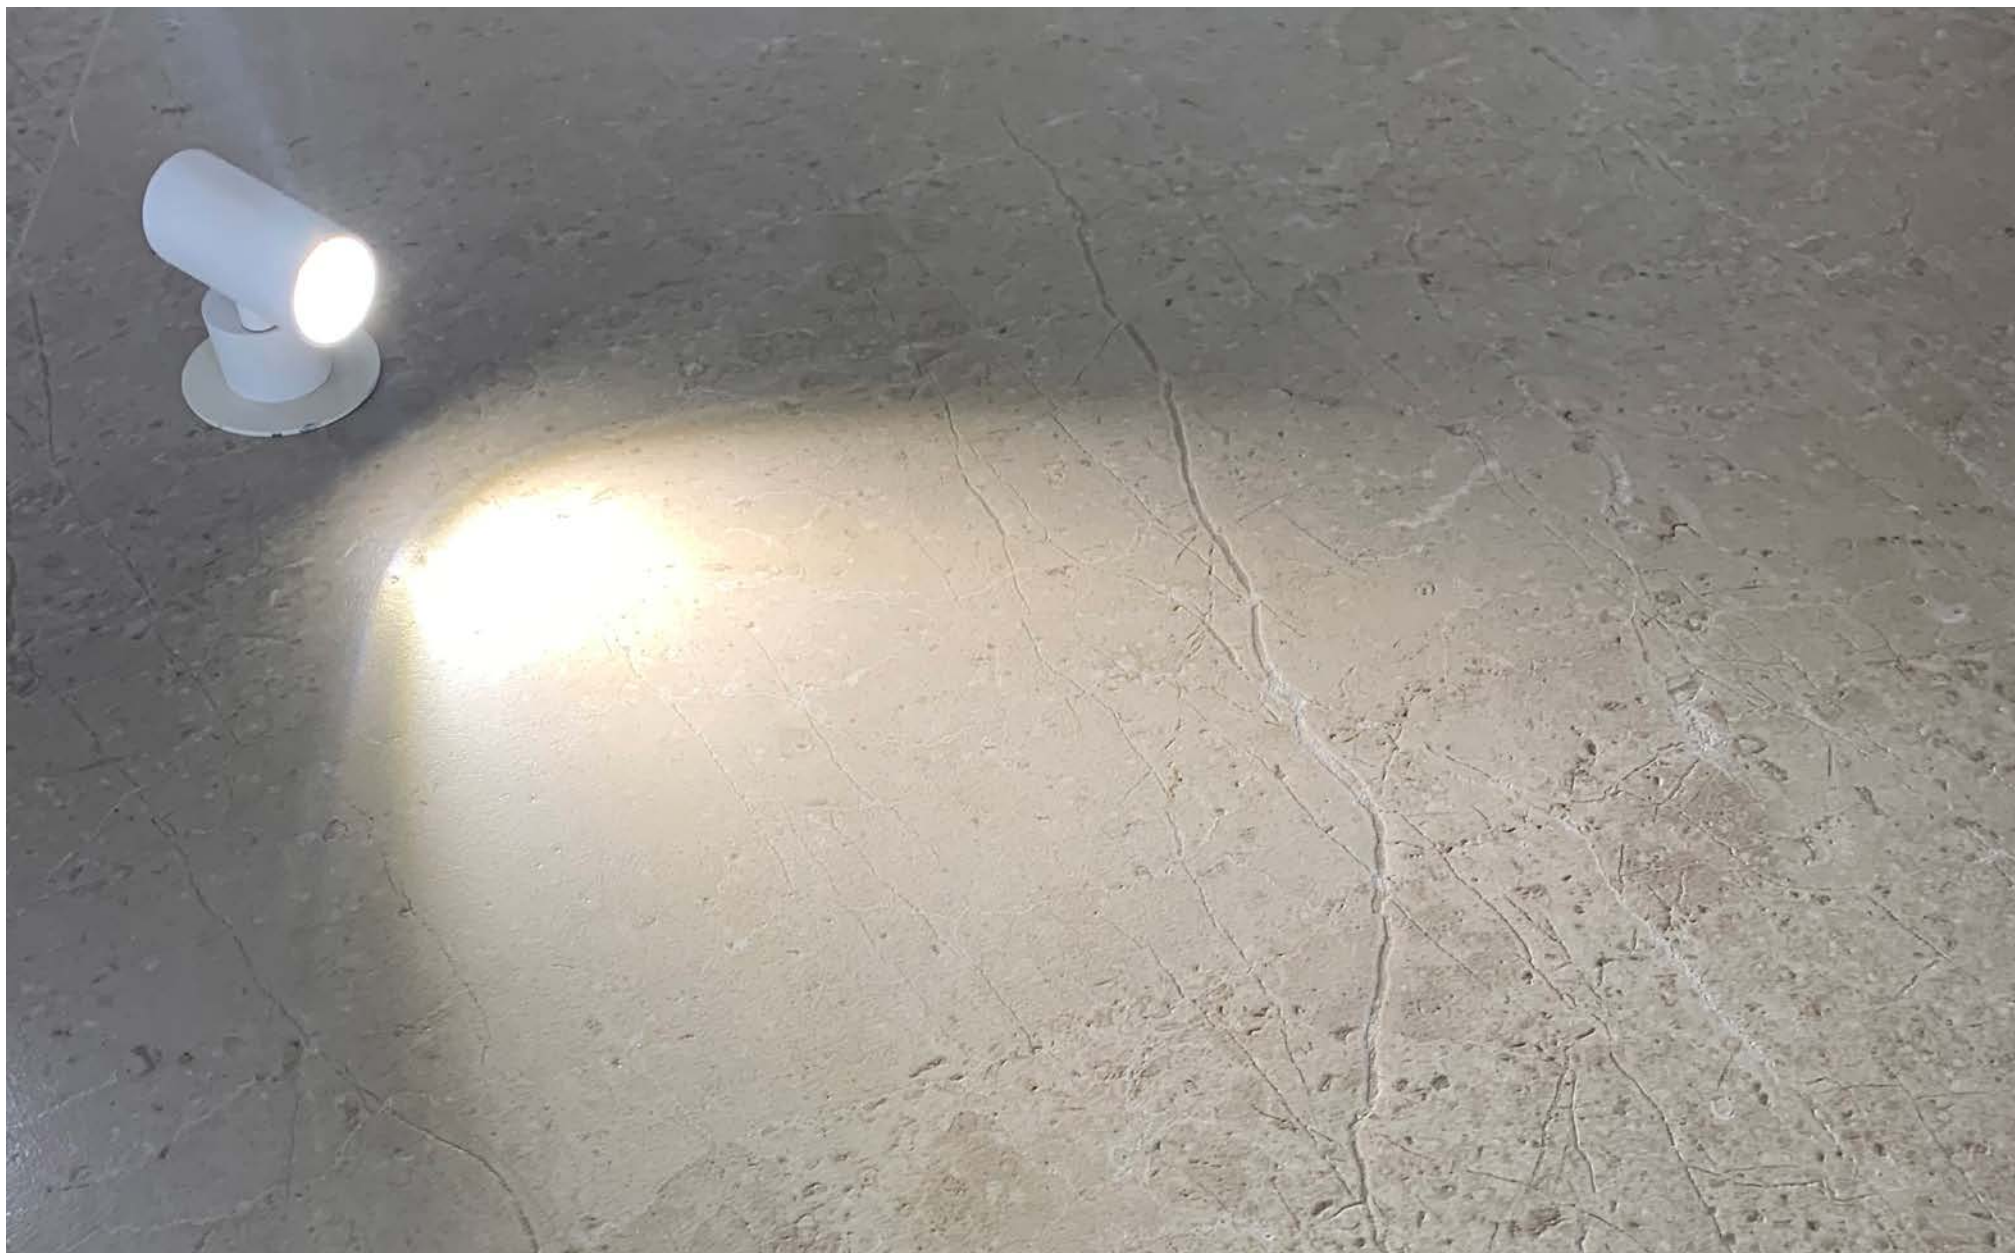

ALPINE ambient: LIGHTS