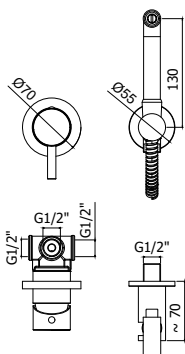

kit bidet

bidet kit

new

Set bidet incasso tondo completo di:

- supporto incasso tondo in metallo con presa acqua
- doccia Tweet Round in metallo
- Flessibile ottone doppia aggraffatura 1/2"x1/2"/G con calotta conica girevole - L.1200mm

Round concealed bidet set complete with:

- round concealed metal fixed bracket with built-in water inlet
- Tweet Round metal hand-shower
- 12"x1/2"/G twist-free double interlock brass flexible hose with conical nut - L.1200mm

KIT DUP110

con miscelatore LIG010..70
with shower mixer LIG010..70

Finiture - Finishes

CR
BO
NO
HG
HGSP
ST

EUR

new

Set bidet incasso quadro completo di:

- supporto incasso quadro in metallo con presa acqua
- doccia Tweet Square in metallo
- Flessibile ottone doppia aggraffatura 1/2"x1/2"/G con calotta conica girevole - L.1200mm

Square concealed bidet set complete with:

- square concealed metal fixed bracket with built-in water inlet
- Tweet Square metal hand-shower
- 12"x1/2"/G twist-free double interlock brass flexible hose with conical nut - L.1200mm