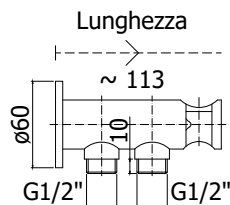

Supporto doccia esterno in metallo completo di:
• con piastra Ø46.5mm
• attacchi 1/2"G
Metal hand-shower bracket complete with:
• with wall plate Ø46,5mm
• 1/2"G connections

ZSUP 028
con valvola di sicurezza
with security valve

Finiture - Finishes   **EUR**
CR