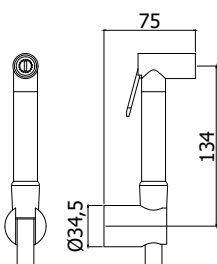

Round concealed bidet set complete with:

- round concealed metal fixed bracket with built-in water inlet
- Tweet Round metal hand-shower
- 12"x1/2"/G twist-free double interlock brass flexible hose with conical nut - L.1200mm

Square concealed bidet set complete with:

- square concealed metal fixed bracket with built-in water inlet
- Tweet Square metal hand-shower
- 12"x1/2"/G twist-free double interlock brass flexible hose with conical nut - L.1200mm

con flessibile PVC argento 1/2"x1/2"/L. 1200 mm
with 1/2"x1/2"/G PVC silver flexible hose - l.1200mm

Finiture - Finishes

CRAG

new

Set doccia esterno TWEET completo di:

- doccia Tweet Round in metallo
- supporto fisso in ABS

TWEET shower set complete with:

- Tweet Round metal hand-shower
- ABS fixed bracket

ZDUP 114 TWEET

con flessibile PVC argento 1/2"x1/2"/L. 1200 mm con calotta conica
with 1/2"x1/2"/G PVC silver flexible hose - l.1200mm with conical nut