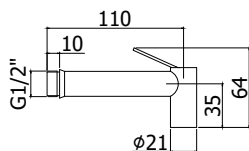

Doccia Tweet Round in metallo completa di:
• attacco 1/2"G

Tweet Round metal hand-shower complete with:
• 1/2"G connection

ZDOC 120 TWEET ROUND ..... **Finiture - Finishes** **EUR**
Ø21mm
• per artt. ZDUP109-110-114 /
KITDUP110
Ø21mm
• per artt. ZDUP109-110-114 /
KITDUP110
CR
BO
NO
HG
HGSP
ST
BR