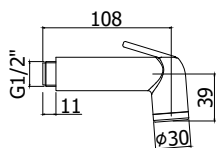

Doccia shut-off in ABS completa di:
• attacco 1/2"G

Shut-off ABS rinser complete with:
• 1/2"G connection

ZDOC 060 MINORCA ..... **Finiture - Finishes** **EUR**
Ø30mm
Ø30mm
CR