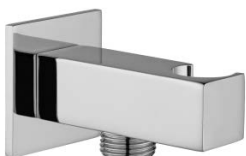

Supporto incasso quadro in metallo completo di:
• piastra quadra 50x50mm
• attacchi 1/2"G
Square concealed metal fixed bracket complete with:
• square wall plate 50x50mm
• 1/2"G connections

ZSUP 032.. QUADRO
con presa acqua incorporata
with built-in water inlet

Finiture - Finishes   **EUR**
CR
ST
BO
NO

ZBAS 086
Rosone QUADRO - 50x50mm
SQUARE wall plate - 50x50 mm

CR
ST
BO
NO