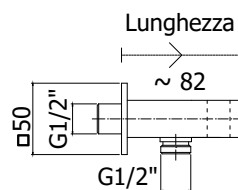

Supporto incasso quadro in metallo completo di:
• piastra quadra 50x50mm
• attacchi 1/2"G
Square concealed metal fixed bracket complete with:
• square wall plate 50x50mm
• 1/2"G connections

ZSUP 032.. QUADRO
con presa acqua incorporata
with built-in water inlet

Finiture - Finishes   **EUR**
CR
ST
BO
NO

ZBAS 086
Rosone QUADRO - 50x50mm
SQUARE wall plate - 50x50 mm

CR
ST
BO
NO