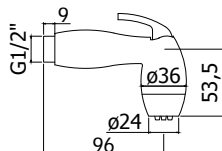

kit bidet - bidet kit

Kit idroscopino completo di:
• supporto fisso bianco in ABS
• flessibile PVC bianco 1/2"x1/2"/L. 1200 mm
WC set complete with:
• white ABS fixed bracket
• 1/2"Gx1/2"G/L. 1200mm white PVC hose

ZACC 257 ..... **Finiture - Finishes** **EUR**
con doccia per idroscopino bianca in ABS
with white ABS hand-shower for WC set
CL