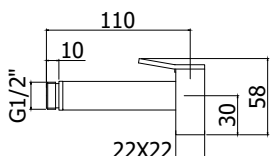

Doccia Tweet Square in metallo completa di:
• attacco 1/2"G

Tweet Square metal hand-shower complete with:
• 1/2"G connection

ZDOC 121 TWEET SQUARE ..... **Finiture - Finishes** **EUR**
22x22mm
• per artt. ZDUP111-112 / KITDUP112
22x22mm
• for artt. ZDUP111-112 / KITDUP112
CR
NO