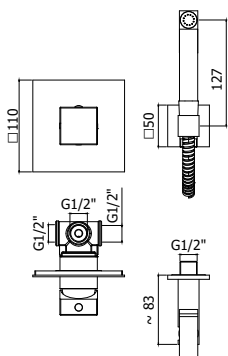

kit bidet

bidet kit

new

Set bidet incasso tondo completo di:

- supporto incasso tondo in metallo con presa acqua
- doccia Tweet Round in metallo
- Flessibile ottone doppia aggraffatura 1/2"x1/2"/G con calotta conica girevole - L.1200mm

Round concealed bidet set complete with:

- round concealed metal fixed bracket with built-in water inlet
- Tweet Round metal hand-shower
- 12"x1/2"/G twist-free double interlock brass flexible hose with conical nut - L.1200mm

KIT DUP110

con miscelatore LIG010..70
with shower mixer LIG010..70

Finiture - Finishes

CR
BO
NO
HG
HGSP
ST

EUR

new

Set bidet incasso quadro completo di:

- supporto incasso quadro in metallo con presa acqua
- doccia Tweet Square in metallo
- Flessibile ottone doppia aggraffatura 1/2"x1/2"/G con calotta conica girevole - L.1200mm

Square concealed bidet set complete with:

- square concealed metal fixed bracket with built-in water inlet
- Tweet Square metal hand-shower
- 12"x1/2"/G twist-free double interlock brass flexible hose with conical nut - L.1200mm