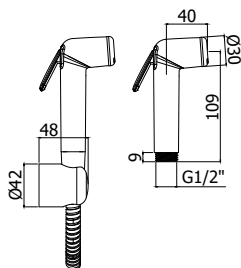

new

Set bidet incasso tondo completo di:

- supporto incasso tondo in metallo con presa acqua
- doccia Tweet Round in metallo
- Flessibile ottone doppia aggraffatura 1/2"x1/2"/G con calotta conica girevole - L.1200mm

Round concealed bidet set complete with:

- round concealed metal fixed bracket with built-in water inlet
- Tweet Round metal hand-shower
- 12"x1/2"/G twist-free double interlock brass flexible hose with conical nut - L.1200mm

KIT DUP110

con miscelatore LIG010..70
with shower mixer LIG010..70

Finiture - Finishes

CR
BO
NO
HG
HGSP
ST

EUR

new

Set bidet incasso quadro completo di:

- supporto incasso quadro in metallo con presa acqua
- doccia Tweet Square in metallo
- Flessibile ottone doppia aggraffatura 1/2"x1/2"/G con calotta conica girevole - L.1200mm

Square concealed bidet set complete with:

- square concealed metal fixed bracket with built-in water inlet
- Tweet Square metal hand-shower
- 12"x1/2"/G twist-free double interlock brass flexible hose with conical nut - L.1200mm

KIT DUP112

con miscelatore LEC010../M
with shower mixer LEC010../M

Finiture - Finishes

CR
NO

EUR

Set doccia esterno MINORCA completo di:

- doccia shut-off MINORCA cromo in ABS
- supporto fisso cromo in ABS

MINORCA shower set complete with:

- MINORCA chrome shut-off ABS rinser
- chrome ABS fixed bracket

ZDUP 099 MINORCA

con flessibile ottone cromo 1/2"x1/2"/L. 1200 mm
with 1/2"x1/2"/G brass flexible hose - l.1200mm

Finiture - Finishes

CR

EUR

ZDUP 099CRAG MINORCA

con flessibile PVC argento 1/2"x1/2"/L. 1200 mm
with 1/2"x1/2"/G PVC silver flexible hose - l.1200mm

Finiture - Finishes

CRAG

new

Set doccia esterno TWEET completo di:

- doccia Tweet Round in metallo
- supporto fisso in ABS

TWEET shower set complete with:

- Tweet Round metal hand-shower
- ABS fixed bracket