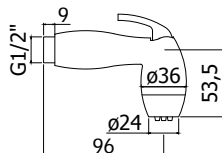

Doccia per idroscopino bianca in ABS
white ABS hand-shower for WC set

ZDOC 062 ..... **Finiture - Finishes** **EUR**
per art. ZACC257CL
for art. ZACC257CL
CL