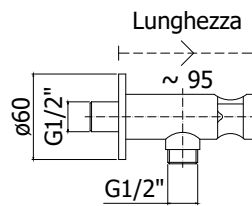

ZFLO 030..
per artt. ZDUP099CRAG-ZDUP114CRAG
for artt. ZDUP099CRAG-ZDUP114CRAG

Finiture - Finishes **EUR**
AG

Flessibile PVC colorato 1/2"x1/2"/L. 1200 mm
1/2"x1/2"G PVC 1200 mm colored PVC hose

ZFLO 079
per idroscopino
for WC set

Finiture - Finishes **EUR**
BO
NO

Supporto doccia incasso in metallo completo di:
• con piastra Ø50mm
• attacchi 1/2"G
Metal concealed wall hook complete with:
• with wall plate Ø50 mm
• 1/2"G connections