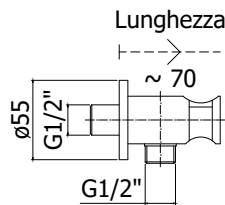

Round concealed bidet set complete with:

- round concealed metal fixed bracket with built-in water inlet
- Tweet Round metal hand-shower
- 12"x1/2"/G twist-free double interlock brass flexible hose with conical nut - L.1200mm

Finiture - Finishes **EUR**
BO
NO

Supporto doccia incasso in metallo completo di:
• con piastra Ø50mm
• attacchi 1/2"G
Metal concealed wall hook complete with:
• with wall plate Ø50 mm
• 1/2"G connections

ZSUP 027
con valvola di sicurezza
with security valve

Finiture - Finishes **EUR**
CR

Supporto doccia esterno in metallo completo di:
• con piastra Ø46.5mm
• attacchi 1/2"G
Metal hand-shower bracket complete with:
• with wall plate Ø46,5mm
• 1/2"G connections

ZSUP 028
con valvola di sicurezza
with security valve

Finiture - Finishes **EUR**
CR

Supporto incasso tondo in metallo completo di:
• piastra Ø55mm
• attacchi 1/2"G
Round concealed metal fixed bracket complete with:
• wall plate Ø55mm
• 1/2"G connections