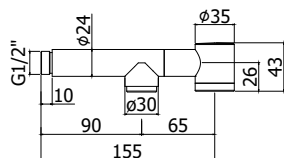

Doccia shut-off in ABS completa di:
 • attacco 1/2"G

Shut-off ABS rinser complete with:
 • 1/2"G connection

ZDOC 060 MINORCA **Finiture - Finishes** **EUR**
 Ø30mm
 Ø30mm
 CR

Doccia shut-off in ABS completa di:
 • attacco 1/2"G