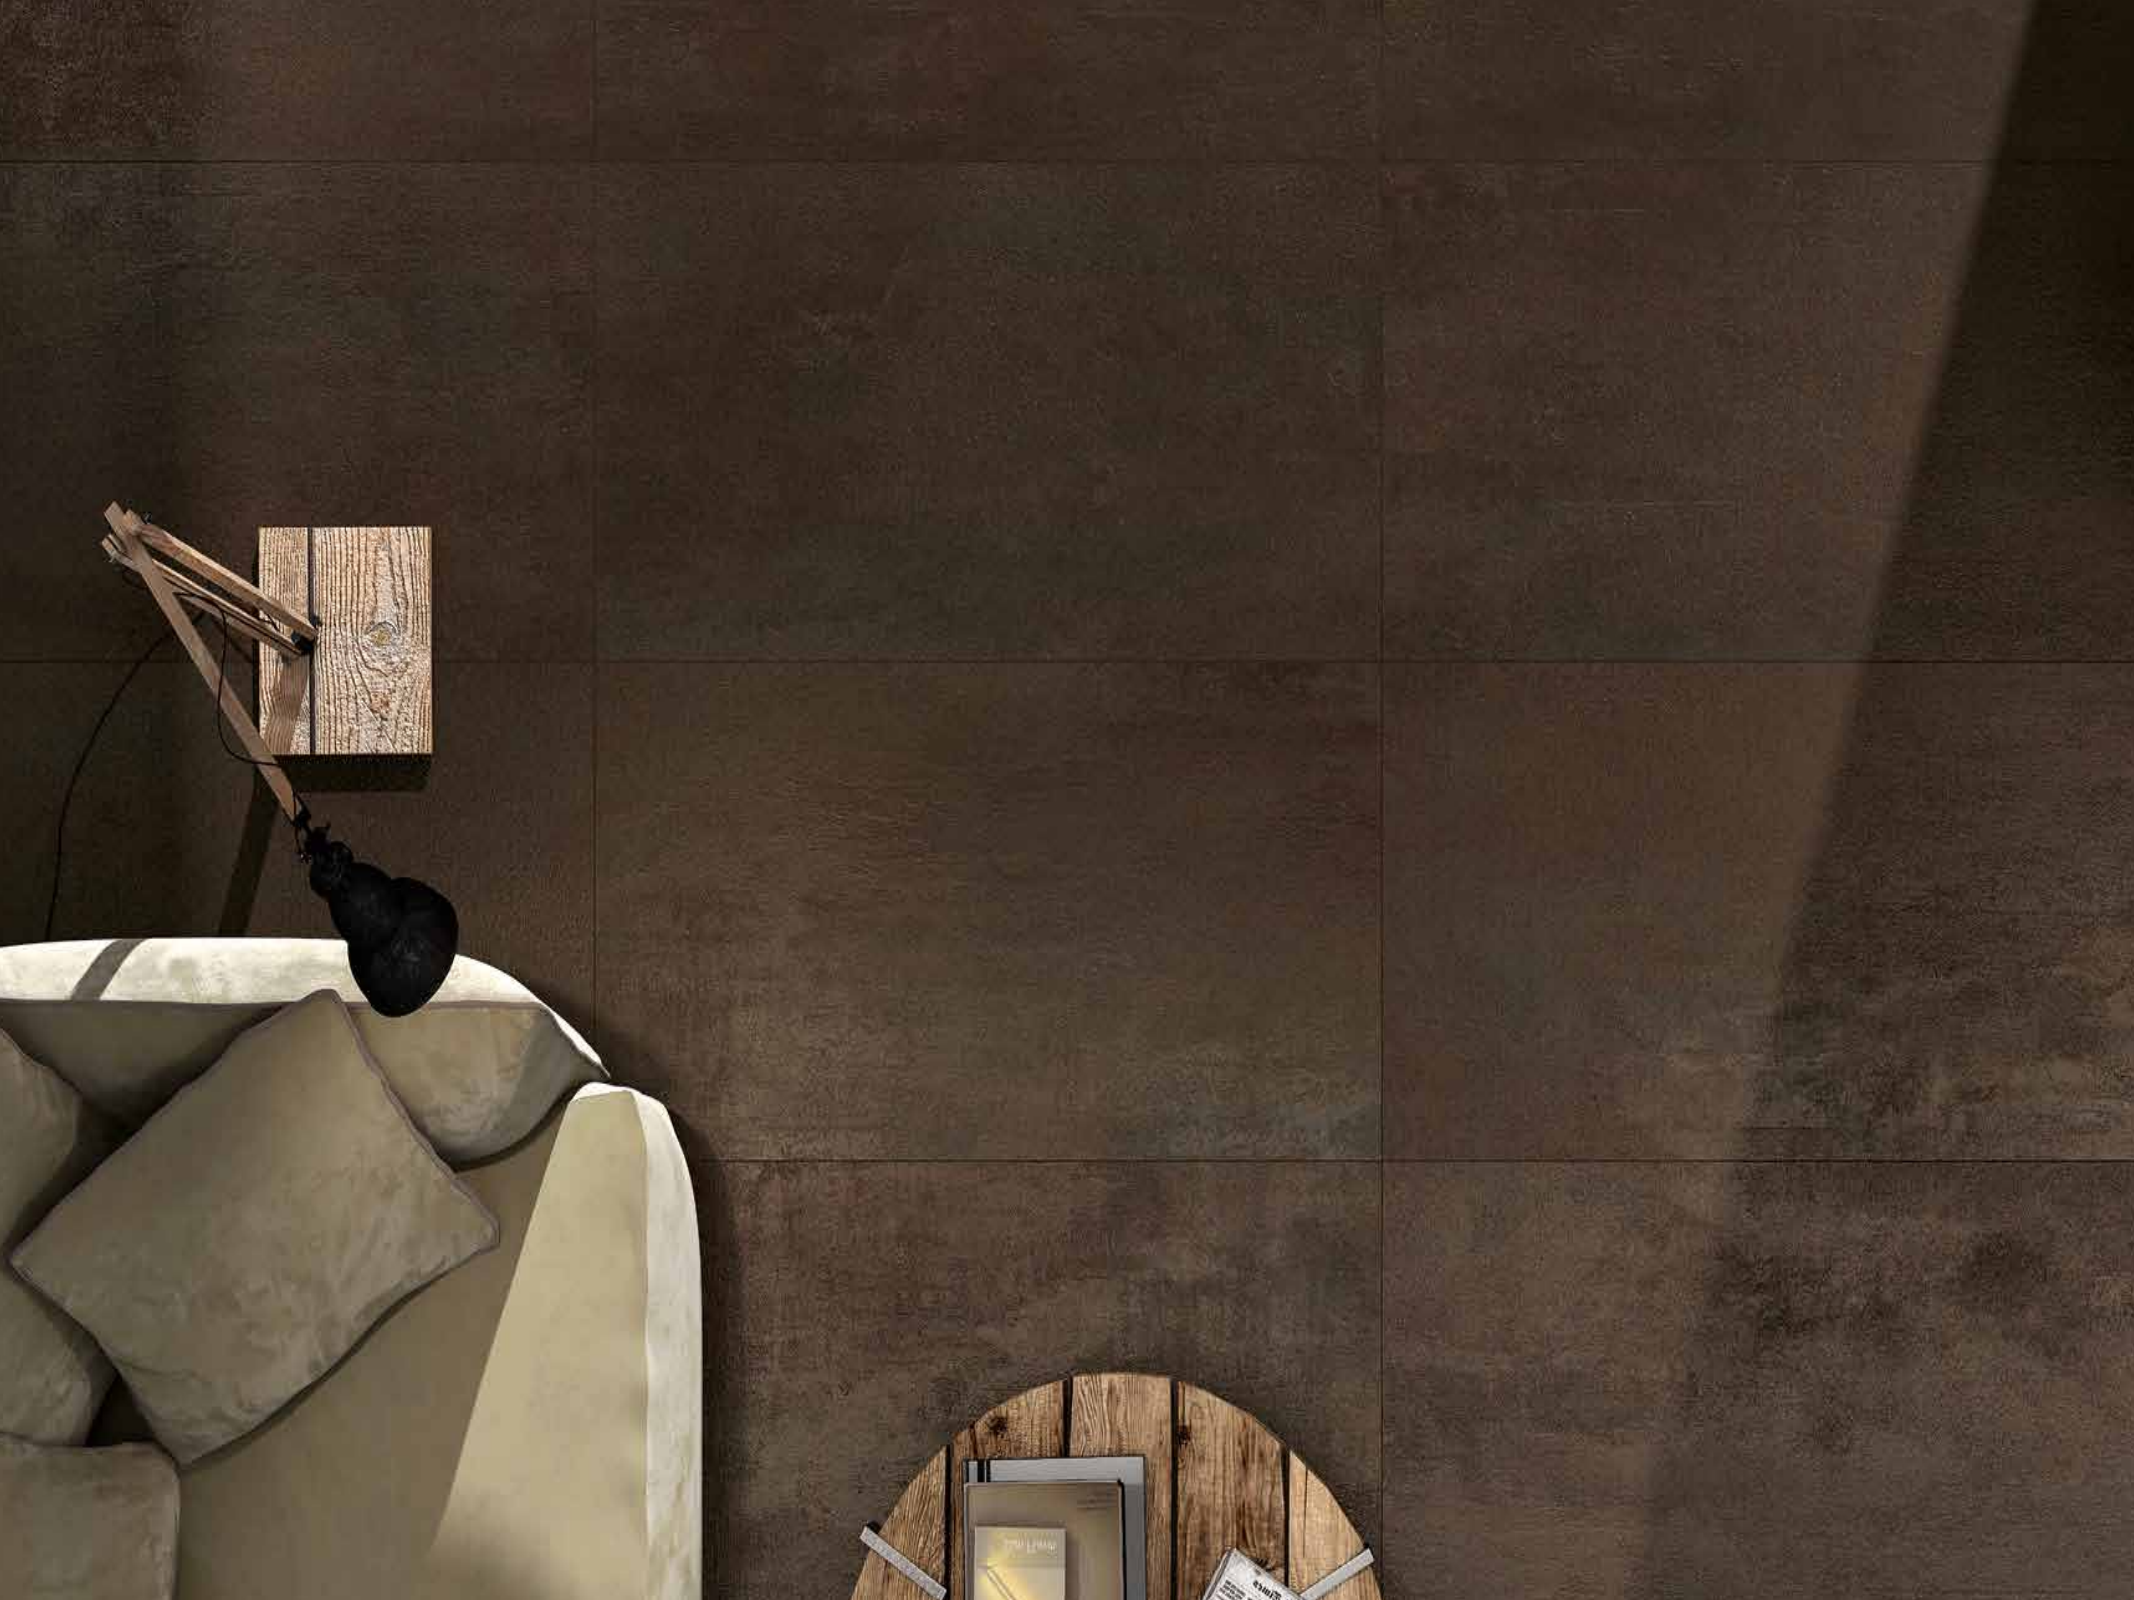

# FORGE METAL

cm. 60x120  
inch. 23<sup>5</sup>/<sub>8</sub>x47<sup>1</sup>/<sub>4</sub>

421852/FRG-92RT DARK RETT/600x1200x10,5

421853/FRG-82RT INOX RETT/600x1200x10,5

421854/FRG-12RT ALLUMINIO RETT/600x1200x10,5