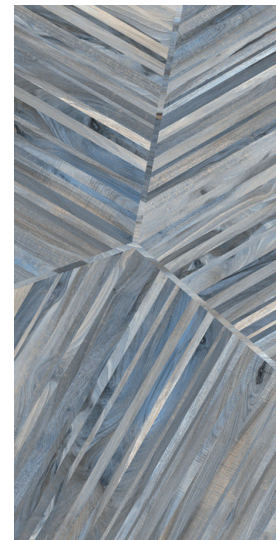

## TASMAN

**B243** **075095**  
Tasman  
20x120 . 8"x48"  
Nat. Ret. □

**B258** **075096**  
Tasman  
20x120 . 8"x48"  
Lap. Ret. ○

**B257** **075027** Tasman Tech  
60x120 . 24"x48" Lap. Ret. ○