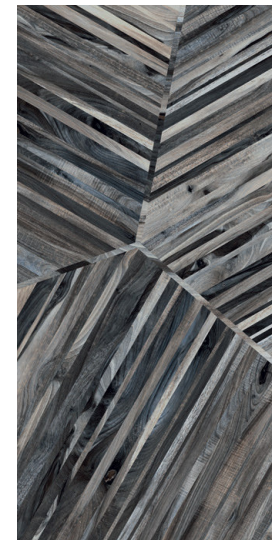

B257 **075032** Victoria Tech
60x120 . 24"x48" Lap. Ret. ○

PEZZI SPECIALI

Trims . Pièces spéciales . Formstücke . Piezas especiales . Είδικα τεμαχία
Специальные элементы.

BATTISCOPA 6,5x120 . 2 1/2"x48"

- **V220** **075150** Awanui Nat. Ret. □
- **V220** **075152** Catlins Nat. Ret. □
- **V220** **075156** Fiordland Nat. Ret. □
- **V220** **075158** Kaimai Nat. Ret. □
- **V220** **075160** Tasman Nat. Ret. □
- **V220** **075162** Victoria Nat. Ret. □
- **V220** **075151** Awanui Lap. Ret. ○
- **V220** **075153** Catlins Lap. Ret. ○
- **V220** **075157** Fiordland Lap. Ret. ○
- **V220** **075159** Kaimai Lap. Ret. ○
- **V220** **075161** Tasman Lap. Ret. ○
- **V220** **075163** Victoria Lap. Ret. ○

GRADINO COSTA RETTA 33x120x3,2 . 13"x48" x1 1/4" *

- **V410** **075180** Awanui Nat. Ret. □
- **V410** **075186** Catlins Nat. Ret. □
- **V410** **075192** Fiordland Nat. Ret. □
- **V410** **075198** Kaimai Nat. Ret. □
- **V410** **075204** Tasman Nat. Ret. □
- **V410** **075210** Victoria Nat. Ret. □

GRADINO COSTA RETTA ANGOLO SX 33x120x3,2 . 13"x48" x1 1/4" *

- **V428** **075182** Awanui Nat. Ret. □
- **V428** **075188** Catlins Nat. Ret. □
- **V428** **075194** Fiordland Nat. Ret. □
- **V428** **075200** Kaimai Nat. Ret. □
- **V428** **075206** Tasman Nat. Ret. □
- **V428** **075212** Victoria Nat. Ret. □

GRADINO COSTA RETTA ANGOLO DX 33x120x3,2 . 13"x48" x1 1/4" *

- **V428** **075184** Awanui Nat. Ret. □
- **V428** **075190** Catlins Nat. Ret. □
- **V428** **075196** Fiordland Nat. Ret. □
- **V428** **075202** Kaimai Nat. Ret. □
- **V428** **075208** Tasman Nat. Ret. □
- **V428** **075214** Victoria Nat. Ret. □

* **A disposizione solo su richiesta. Tempi di consegna: 30gg.**

Available upon request only. Delivery terms: 30 days.
Disponible seulement sur requête. Délais de livraison: 30 jours.
Verfügbar auf Anfrage. Lieferzeit: 30 Tage.
Disponible sólo bajo pedido. Plazo de entrega: 30 días.
Διατίθεται μόνο κατά παραγγελία. Χρόνος παράδοσης 30 ημέρες.
Изготавливается только по специальной заявке. Срок поставки: 30 дней.

Per il gradino non si garantisce la stessa tonalità del fondo

We cannot guarantee that the shade of the stair tile will be the same as the background tile
Pour la marche, nous ne garantissons PAS la même tonalité du fond
Für die Stufe wird nicht der gleiche Farbton des Untergrunds garantiert
Para el peldaño no se garantiza el mismo tono del fondo
Για το σκαλί δεν εγγυάται η ίδια απόχρωση της βάσης