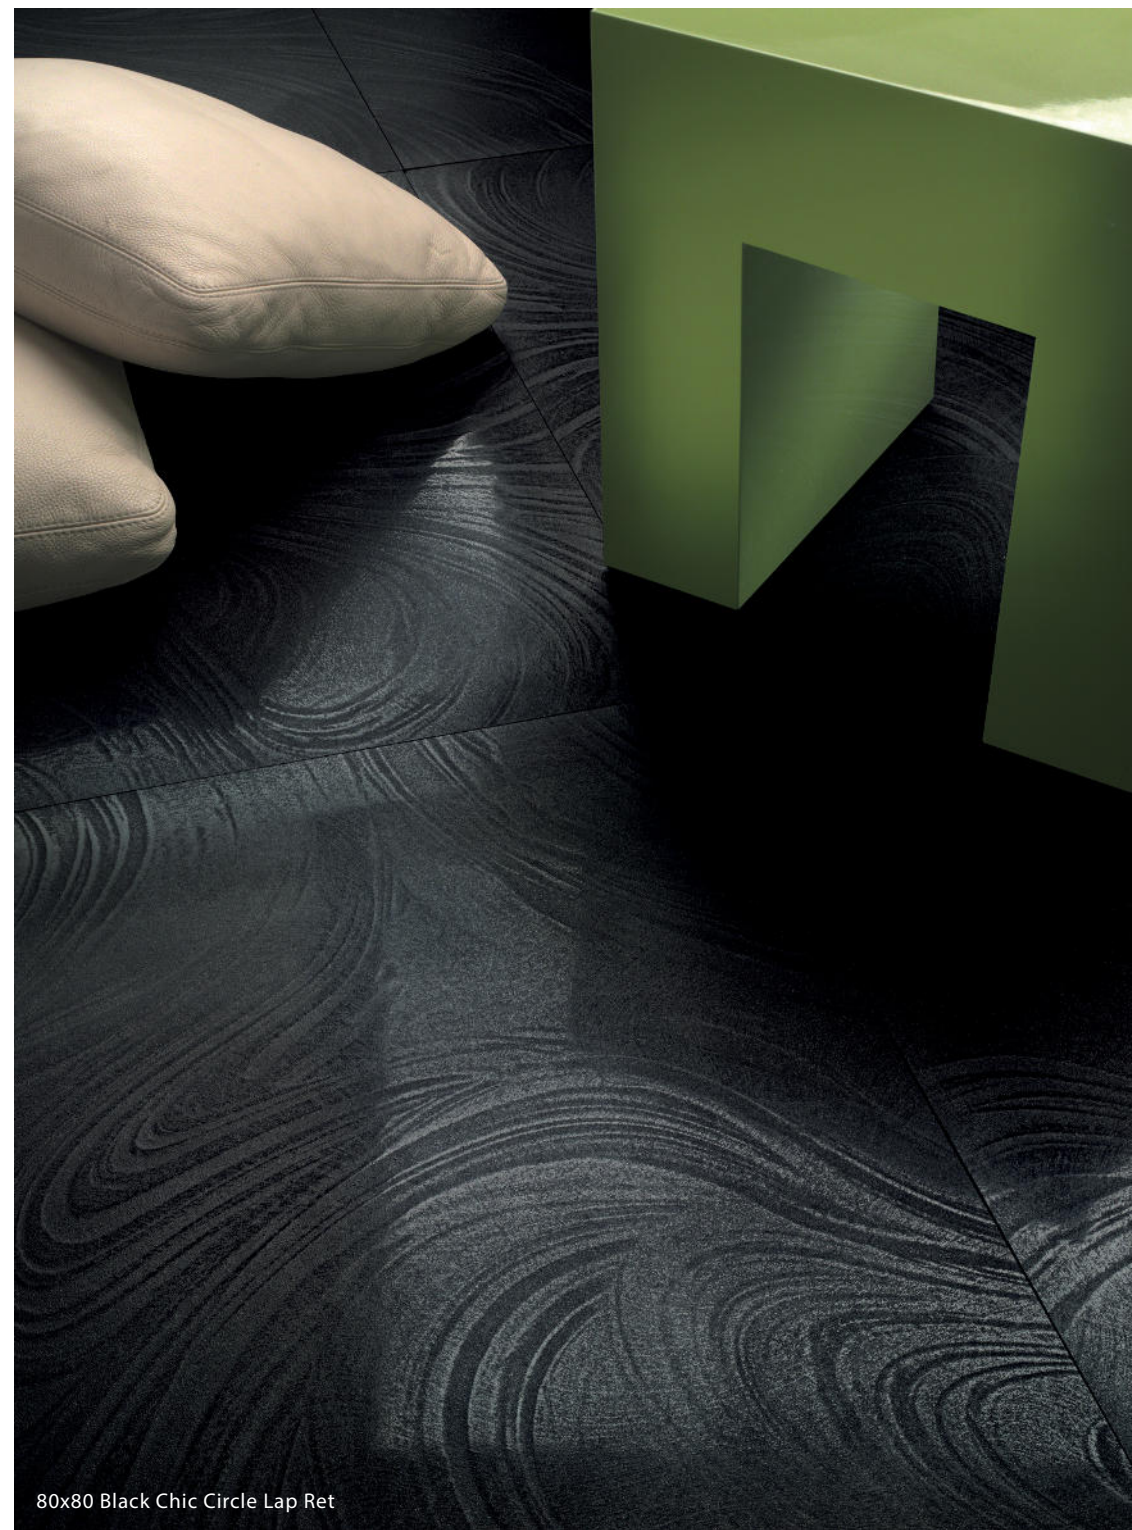

SHADE SPECTRUM

80x80 Black Chic Circle Lap Ret