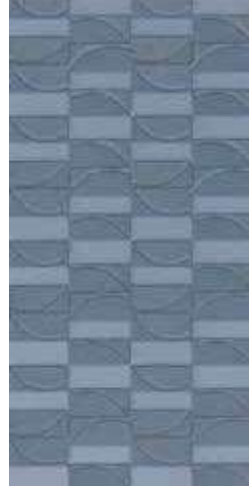

Cipria
Decoro Lacca

HINWEIS:

Lackmosaik und Lackdekor sehen das Auftragen von kunstvollen Glasuren vor, die beim Brennen Farbnuancen erzeugen, die möglicherweise nicht perfekt auf die jeweiligen Untergründe abgestimmt sind. Diese Besonderheiten unterscheiden sich von Produktion zu Produktion.

Diese keramischen Dekorationen werden in technologischen Verfahren mit hohem handwerklichem Können hergestellt. Leichte Oberflächenunterschiede sind daher als Eigenheiten des Produktes zu betrachten und stellen keinen Mangel dar. Es ist ratsam, mit Wasser oder pH-neutralen Reinigungsmitteln zu reinigen. Im Falle von hartnäckigen Verschmutzungen empfiehlt sich die Verwendung von Ammoniak oder Bleichmittel, gegebenenfalls verdünnt. Zur Reinigung keine Anti-Kalk-Produkte verwenden.