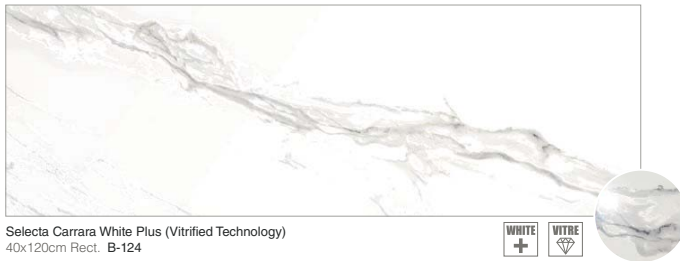

Decor Imperial
40x120cm Rect. B-118