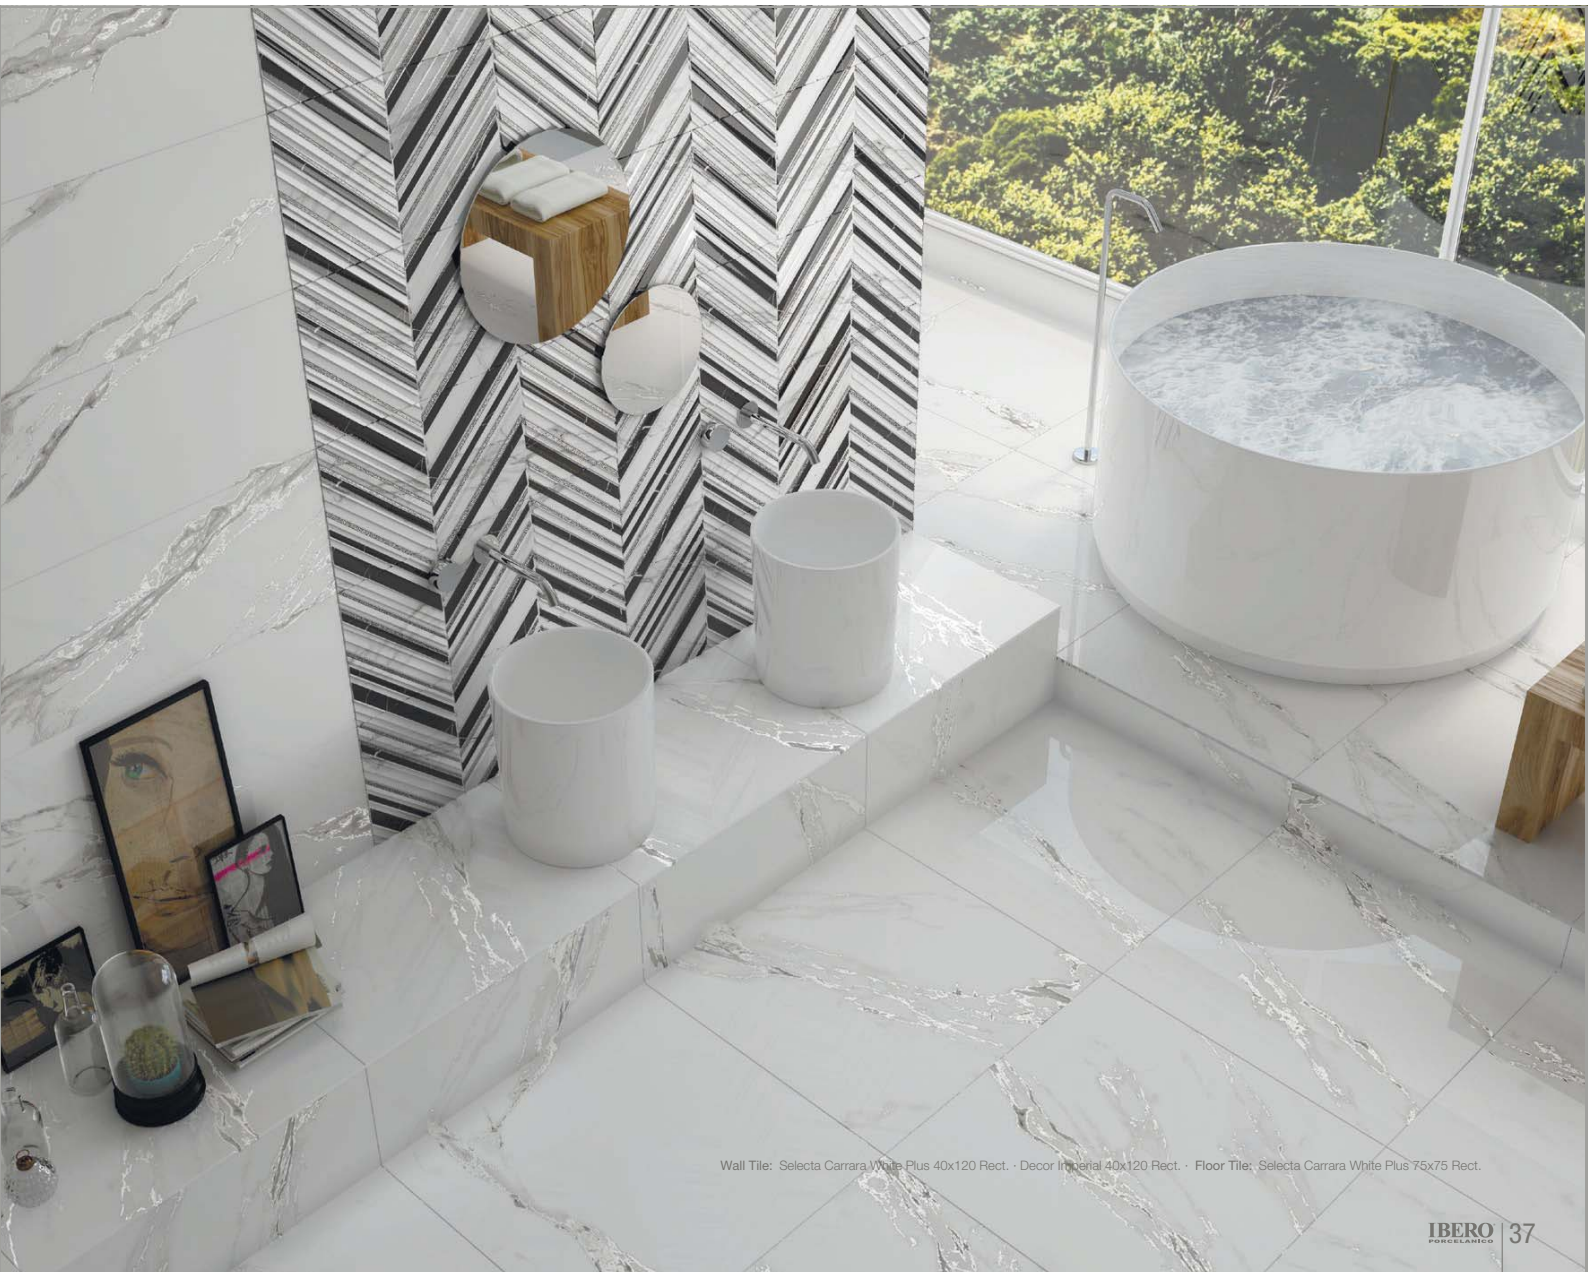

Mosaico Selecta Carrara White Plus
26,9x31,8cm B-53

Insight (Vitrified Technology)
40x120cm Rect. B-125

COORDINATED FLOOR TILES / PAVIMENTO COORDINADO

PORCELAIN | PORCELÁNICO

Selecta Carrara White Plus (Vitrified Technology)
59,2x118,4cm Rect. B-110
100x100cm Rect. B-115
49,2x99,5cm Rect. B-127
75x75cm Rect. B-95