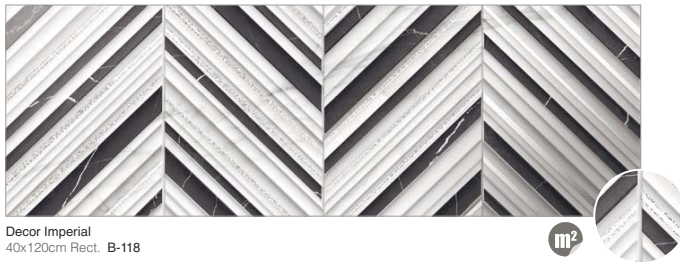

SELECTA CARRARA WHITE PLUS

40x120cm Rect. WHITE BODY | PASTA BLANCA 16x47" Rect.