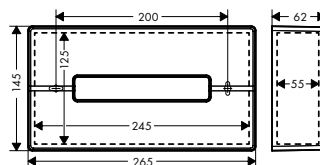

finish	code no.	Euro
Chrome	41774000	53.70
Brushed Bronze	41774140	80.60
Brushed Black Chrome	41774340	86.10
Matt Black	41774670	75.30
Matt White	41774700	75.30
Polished Gold Optic	41774990	80.60