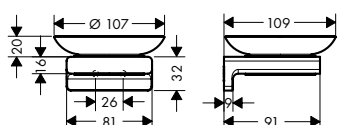

finish	code no.	Euro
Chrome	41746000	34.70
Brushed Bronze	41746140	52.10
Brushed Black Chrome	41746340	55.50
Matt Black	41746670	48.60
Matt White	41746700	48.60
Polished Gold Optic	41746990	52.10