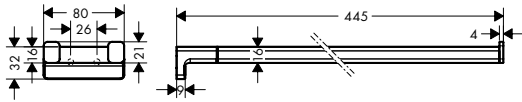

AddStoris Towel holder twin-handle

Features

- wall-mounted
- material: metal
- holder material: plastic
- fixed
- length: 445 mm
- with mounting material
- drilling distance: 26 mm
- diameter drill hole: 6 mm
- concealed fastening