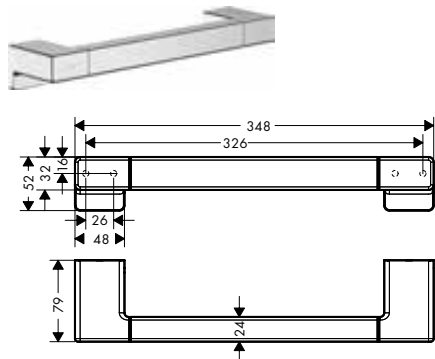

AddStoris Grab bar

Features

- wall-mounted
- material: metal
- length: 348 mm
- with mounting material
- concealed fastening
- drilling distance: 326 mm
- diameter drill hole: 6 mm
- TÜV certified

finish	code no.	Euro
● Chrome	41744000	56.10
● Brushed Bronze	41744140	84.00
● Brushed Black Chrome	41744340	89.60
● Matt Black	41744670	78.40
● Matt White	41744700	78.40
● Polished Gold Optic	41744990	84.00

AddStoris Toilet paper holders

Features of all variants

- wall-mounted
- material: metal
- with mounting material
- concealed fastening
- drilling distance: 26 mm
- diameter drill hole: 6 mm