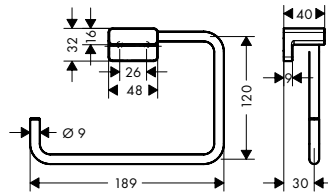

AddStoris Towel ring

Features

- wall-mounted
- material: metal
- swivelling
- with mounting material
- concealed fastening
- drilling distance: 26 mm
- diameter drill hole: 6 mm

finish	code no.	Euro
● Chrome	41754000	34.70
● Brushed Bronze	41754140	52.10
● Brushed Black Chrome	41754340	55.50
● Matt Black	41754670	48.60
● Matt White	41754700	48.60
● Polished Gold Optic	41754990	52.10

AddStoris Shower door handle

Features

- material: metal
- holder material: metal
- fixed
- length: 398 mm
- with mounting material
- thickness of glass: 6 - 12 mm
- drilling distance: 350 mm
- diameter drill hole: 6 mm
- can be used simultaneously as a bath towel holder
- concealed fastening