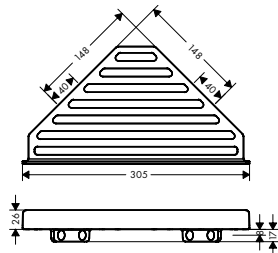

AddStoris Corner basket

Features

- wall-mounted
- holder material: metal
- with mounting material
- concealed fastening
- drilling distance: 40 mm
- diameter drill hole: 6 mm
- can be used additional as a shelf

AddStoris Bath towel holders

Features of all variants

- wall-mounted
- material: metal
- holder material: metal
- length: 648 mm
- with mounting material
- drilling distance: 626 mm
- diameter drill hole: 6 mm
- concealed fastening

AddStoris Towel holder twin-handle**Features**

- wall-mounted
- material: metal
- holder material: plastic
- fixed
- length: 445 mm
- with mounting material
- drilling distance: 26 mm
- diameter drill hole: 6 mm
- concealed fastening

AddStoris Shower door handle**Features**

- material: metal
- holder material: metal
- fixed
- length: 398 mm
- with mounting material
- thickness of glass: 6 - 12 mm
- drilling distance: 350 mm
- diameter drill hole: 6 mm
- can be used simultaneously as a bath towel holder
- concealed fastening