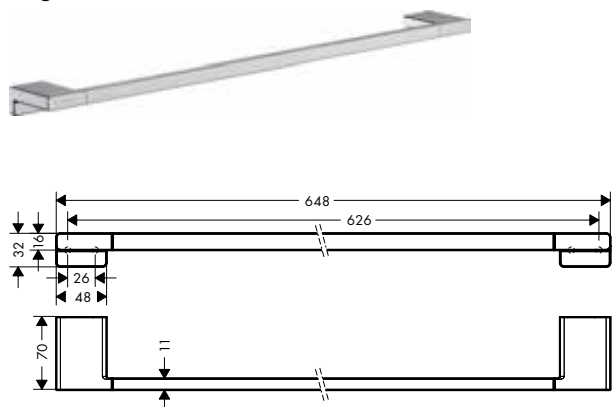

AddStoris Bath towel holders

Features of all variants

- wall-mounted
- material: metal
- holder material: metal
- length: 648 mm
- with mounting material
- drilling distance: 626 mm
- diameter drill hole: 6 mm
- concealed fastening

single