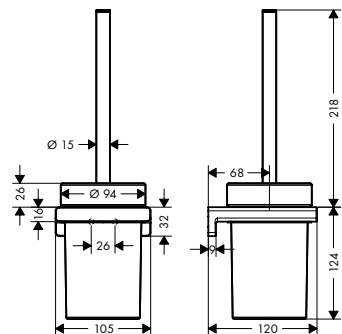

AddStoris Bath towel holders

Features of all variants

- wall-mounted
- material: metal
- holder material: metal
- length: 648 mm
- with mounting material
- drilling distance: 626 mm
- diameter drill hole: 6 mm
- concealed fastening

AddStoris Shower door handle**Features**

- material: metal
- holder material: metal
- fixed
- length: 398 mm
- with mounting material
- thickness of glass: 6 - 12 mm
- drilling distance: 350 mm
- diameter drill hole: 6 mm
- can be used simultaneously as a bath towel holder
- concealed fastening

For more information on this product, see the next page.

Measurements within scale drawings are in mm.

Technical specifications and units of measure are subject to change.

AddStoris Toilet paper holders

Overview variants

AddStoris Toilet brush holder wall-mounted

Features

- wall-mounted
- material: metal
- material recess: matt glass
- with removable insert
- with mounting material
- concealed fastening
- drilling distance 26 mm
- diameter drill hole: 6 mm