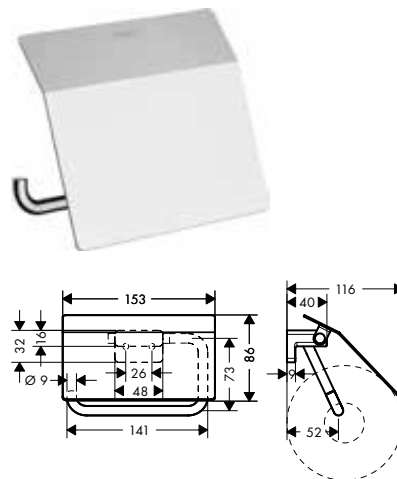

with cover

Overview variants

version	finish	code no.	Euro
without cover	● Chrome	41771000	39.20
	● Brushed Bronze	41771140	58.90
	● Brushed Black Chrome	41771340	62.80
	● Matt Black	41771670	54.80
	● Matt White	41771700	54.80
	● Polished Gold Optic	41771990	58.90
with shelf	● Chrome	41772000	47.00
	● Brushed Bronze	41772140	70.60
	● Brushed Black Chrome	41772340	75.30
	● Matt Black	41772670	65.80
	● Matt White	41772700	65.80
	● Polished Gold Optic	41772990	70.60

For more information on this product, see the next page.

Measurements within scale drawings are in mm.

Technical specifications and units of measure are subject to change.