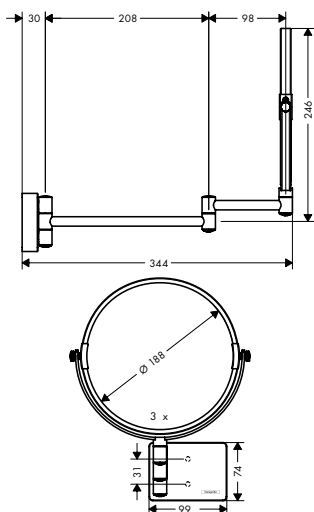

finish	code no.	Euro
● Chrome	41791000	84.00
● Brushed Bronze	41791140	175.50
● Brushed Black Chrome	41791340	187.10
● Matt Black	41791670	117.60
○ Matt White	41791700	117.60
● Polished Gold Optic	41791990	175.50