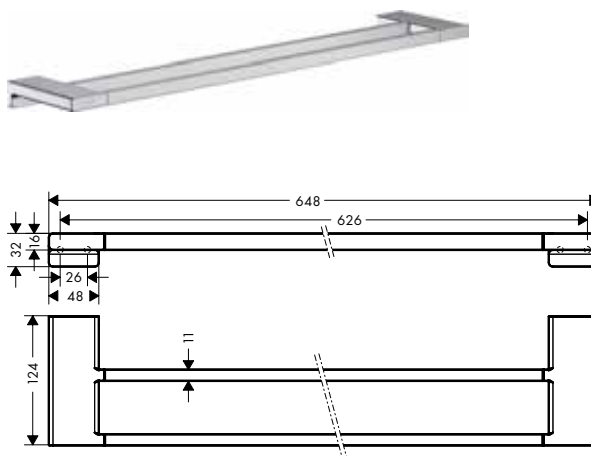

AddStoris Bath towel holders

Features of all variants

- wall-mounted
- material: metal
- holder material: metal
- length: 648 mm
- with mounting material
- drilling distance: 626 mm
- diameter drill hole: 6 mm
- concealed fastening

single

double

Overview variants

number of holder	finish	code no.	Euro
1 holder	● Chrome	41747000	56.10
	● Brushed Bronze	41747140	84.00
	● Brushed Black Chrome	41747340	89.60
	● Matt Black	41747670	78.40
	● Matt White	41747700	78.40
	● Polished Gold Optic	41747990	84.00
2 holders	● Chrome	41743000	75.10
	● Brushed Bronze	41743140	112.60
	● Brushed Black Chrome	41743340	120.00
	● Matt Black	41743670	105.10
	● Matt White	41743700	105.10
	● Polished Gold Optic	41743990	112.60

AddStoris Towel rack with towel holder

Features

- wall-mounted
- material: metal
- holder material: plastic
- length: 648 mm
- with mounting material
- concealed fastening
- drilling distance: 626 mm
- diameter drill hole: 6 mm

finish	code no.	Euro
● Chrome	41751000	163.40
● Brushed Bronze	41751140	245.00
● Brushed Black Chrome	41751340	261.40
● Matt Black	41751670	228.70
● Matt White	41751700	228.70
● Polished Gold Optic	41751990	245.00