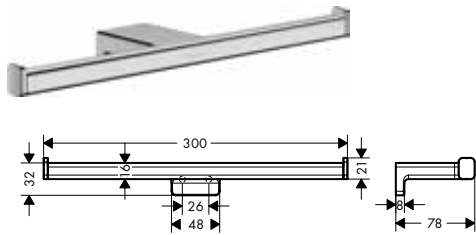

AddStoris Toilet paper holders

Overview variants

version	finish	code no.	Euro
with cover	Chrome	41753000	54.80
	Brushed Bronze	41753140	82.30
	Brushed Black Chrome	41753340	87.80
	Matt Black	41753670	76.80
	Matt White	41753700	76.80
	Polished Gold Optic	41753990	82.30

AddStoris Toilet paper holder double

Features

- wall-mounted
- material: metal
- with mounting material
- concealed fastening
- drilling distance: 26 mm
- diameter drill hole: 6 mm
- for 2 paper rolls