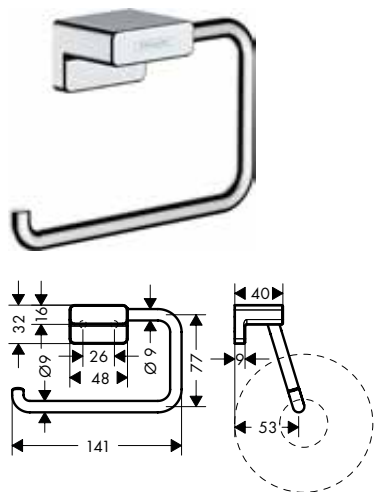

without cover