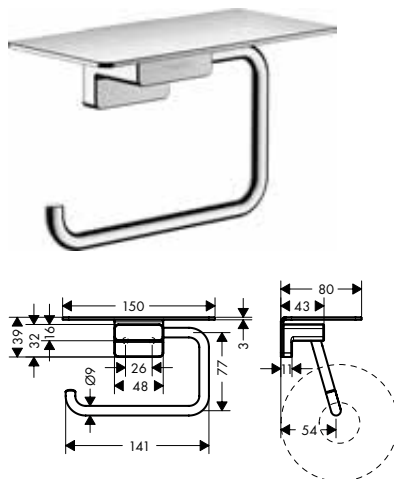

AddStoris Grab bar

Features

- wall-mounted
- material: metal
- length: 348 mm
- with mounting material
- concealed fastening
- drilling distance: 326 mm
- diameter drill hole: 6 mm
- TÜV certified

finish	code no.	Euro
● Chrome	41744000	56.10
● Brushed Bronze	41744140	84.00
● Brushed Black Chrome	41744340	89.60
● Matt Black	41744670	78.40
● Matt White	41744700	78.40
● Polished Gold Optic	41744990	84.00

AddStoris Toilet paper holders

Features of all variants

- wall-mounted
- material: metal
- with mounting material
- concealed fastening
- drilling distance: 26 mm
- diameter drill hole: 6 mm

without cover

with shelf

with cover

Overview variants

version	finish	code no.	Euro
without cover	● Chrome	41771000	39.20
	● Brushed Bronze	41771140	58.90
	● Brushed Black Chrome	41771340	62.80
	● Matt Black	41771670	54.80
	● Matt White	41771700	54.80
	● Polished Gold Optic	41771990	58.90
with shelf	● Chrome	41772000	47.00
	● Brushed Bronze	41772140	70.60
	● Brushed Black Chrome	41772340	75.30
	● Matt Black	41772670	65.80
	● Matt White	41772700	65.80
	● Polished Gold Optic	41772990	70.60

For more information on this product, see the next page.

Measurements within scale drawings are in mm.

Technical specifications and units of measure are subject to change.