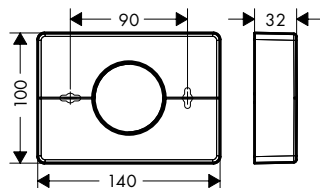

finish	code no.	Euro
Chrome	41773000	24.70
Brushed Bronze	41773140	37.00
Brushed Black Chrome	41773340	39.40
Matt Black	41773670	34.50
Matt White	41773700	34.50
Polished Gold Optic	41773990	37.00

AddStoris Tissue box

Features

- wall-mounted
- adhesive attachment, screw fastening
- material: plastic
- suitable for customary tissue boxes
- easy removal of the lid for easy filling
- with mounting material
- concealed fastening
- drilling distance 200 mm
- diameter drill hole: 6 mm
- horizontal or vertical installation