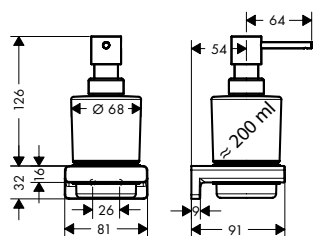

AddStoris Bath towel holders

Features of all variants

- wall-mounted
- material: metal
- holder material: metal
- length: 648 mm
- with mounting material
- drilling distance: 626 mm
- diameter drill hole: 6 mm
- concealed fastening

AddStoris Towel holder twin-handle**Features**

- wall-mounted
- material: metal
- holder material: plastic
- fixed
- length: 445 mm
- with mounting material
- drilling distance: 26 mm
- diameter drill hole: 6 mm
- concealed fastening

AddStoris Shower door handle**Features**

- material: metal
- holder material: metal
- fixed
- length: 398 mm
- with mounting material
- thickness of glass: 6 - 12 mm
- drilling distance: 350 mm
- diameter drill hole: 6 mm
- can be used simultaneously as a bath towel holder
- concealed fastening

Optional parts:

Replacement toilet brush with handle

| finish | code no. | Euro |
|--------|----------|-------|
| Chrome | 93286000 | 31.00 |

AddStoris Liquid soap dispenser

Features

- wall-mounted
- holder material: metal
- material container: matt glass
- type of soap: liquid soap
- filling capacity 200 ml
- dosage 2 ml
- with mounting material
- concealed fastening
- drilling distance: 26 mm
- diameter drill hole: 6 mm