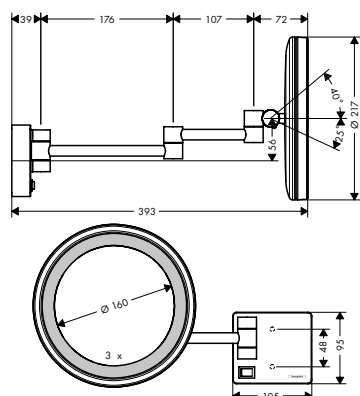

AddStoris Bath towel holders

Features of all variants

- wall-mounted
- material: metal
- holder material: metal
- length: 648 mm
- with mounting material
- drilling distance: 626 mm
- diameter drill hole: 6 mm
- concealed fastening

AddStoris Towel holder twin-handle**Features**

- wall-mounted
- material: metal
- holder material: plastic
- fixed
- length: 445 mm
- with mounting material
- drilling distance: 26 mm
- diameter drill hole: 6 mm
- concealed fastening

AddStoris Shower door handle**Features**

- material: metal
- holder material: metal
- fixed
- length: 398 mm
- with mounting material
- thickness of glass: 6 - 12 mm
- drilling distance: 350 mm
- diameter drill hole: 6 mm
- can be used simultaneously as a bath towel holder
- concealed fastening

AddStoris Shaving mirror with LED light

Features

- material: mirror glass
- material frame: metal
- mirror is inclinable
- swivelling
- enlargement: 3 x magnification
- light source: max. 2 W (21 x 0.08 W / LED)
- input voltage: 100 - 240 V AC / 50 / 60 Hz
- output voltage: 21 V - DC
- degree of protection: IP20
- with mounting material
- concealed fastening
- drilling distance: 48 mm
- diameter drill hole: 6 mm
- TÜV certified
- wall-mounted
- cavity socket required for installation