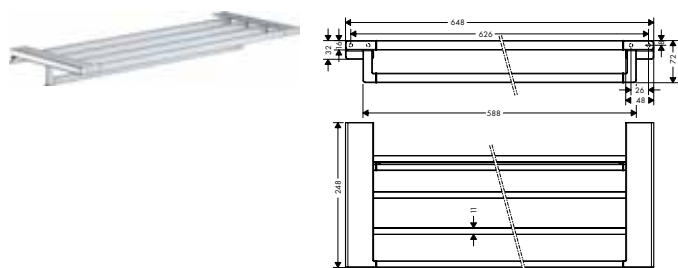

AddStoris Corner basket

Features

- wall-mounted
- holder material: metal
- with mounting material
- concealed fastening
- drilling distance: 40 mm
- diameter drill hole: 6 mm
- can be used additional as a shelf

AddStoris Bath towel holders

Features of all variants

- wall-mounted
- material: metal
- holder material: metal
- length: 648 mm
- with mounting material
- drilling distance: 626 mm
- diameter drill hole: 6 mm
- concealed fastening

AddStoris Towel rack with towel holder

Features

- wall-mounted
- material: metal
- holder material: plastic
- length: 648 mm
- with mounting material
- concealed fastening
- drilling distance: 626 mm
- diameter drill hole: 6 mm

AddStoris Towel holder twin-handle**Features**

- wall-mounted
- material: metal
- holder material: plastic
- fixed
- length: 445 mm
- with mounting material
- drilling distance: 26 mm
- diameter drill hole: 6 mm
- concealed fastening