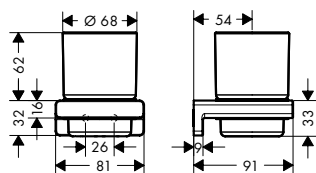

AddStoris Toothbrush tumbler

Features

- wall-mounted
- material: matt glass
- holder material: metal
- with mounting material
- concealed fastening
- drilling distance: 26 mm
- diameter drill hole: 6 mm

finish	code no.	Euro
Chrome	41749000	34.70
Brushed Bronze	41749140	52.10
Brushed Black Chrome	41749340	55.50
Matt Black	41749670	48.60
Matt White	41749700	48.60
Polished Gold Optic	41749990	52.10

AddStoris Sanitary bag dispenser

Features

- wall-mounted
- adhesive attachment, screw fastening
- material: plastic
- suitable for: customary sanitary bag boxes
- easy removal of the lid for easy filling
- with mounting material
- concealed fastening
- drilling distance: 90 mm
- diameter drill hole: 6 mm
- horizontal or vertical installation