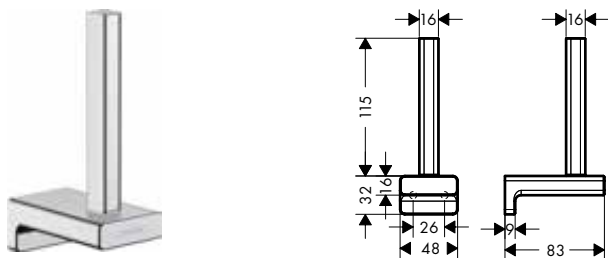

AddStoris Spare roll holder

Features

- wall-mounted
- material: metal
- with mounting material
- concealed fastening
- drilling distance: 26 mm
- diameter drill hole: 6 mm