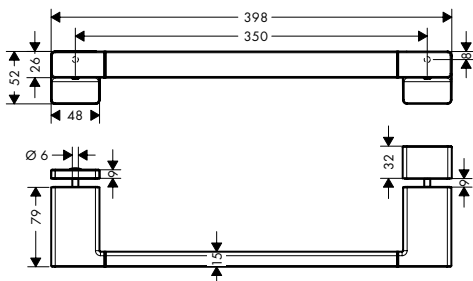

AddStoris Bath towel holders

Features of all variants

- wall-mounted
- material: metal
- holder material: metal
- length: 648 mm
- with mounting material
- drilling distance: 626 mm
- diameter drill hole: 6 mm
- concealed fastening

AddStoris Towel holder twin-handle**Features**

- wall-mounted
- material: metal
- holder material: plastic
- fixed
- length: 445 mm
- with mounting material
- drilling distance: 26 mm
- diameter drill hole: 6 mm
- concealed fastening

AddStoris Towel ring**Features**

- wall-mounted
- material: metal
- swivelling
- with mounting material
- concealed fastening
- drilling distance: 26 mm
- diameter drill hole: 6 mm

| finish | code no. | Euro |
|------------------------|----------|-------|
| ● Chrome | 41754000 | 34.70 |
| ● Brushed Bronze | 41754140 | 52.10 |
| ● Brushed Black Chrome | 41754340 | 55.50 |
| ● Matt Black | 41754670 | 48.60 |
| ● Matt White | 41754700 | 48.60 |
| ● Polished Gold Optic | 41754990 | 52.10 |

AddStoris Shower door handle**Features**

- material: metal
- holder material: metal
- fixed
- length: 398 mm
- with mounting material
- thickness of glass: 6 - 12 mm
- drilling distance: 350 mm
- diameter drill hole: 6 mm
- can be used simultaneously as a bath towel holder
- concealed fastening