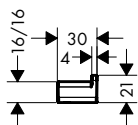

Overview variants

number of hooks	finish	code no.	Euro
1 hook	Chrome	41742000	10.10
	Brushed Bronze	41742140	15.20
	Brushed Black Chrome	41742340	16.10
	Matt Black	41742670	14.10
	Matt White	41742700	14.10
	Polished Gold Optic	41742990	15.20
2 hooks	Chrome	41755000	21.40
	Brushed Bronze	41755140	31.80
	Brushed Black Chrome	41755340	34.10
	Matt Black	41755670	29.80
	Matt White	41755700	29.80
	Polished Gold Optic	41755990	31.80