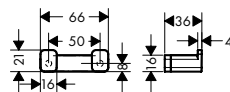

Overview variants

number of hooks	finish	code no.	Euro
1 hook	Chrome	41742000	10.10
	Brushed Bronze	41742140	15.20
	Brushed Black Chrome	41742340	16.10
	Matt Black	41742670	14.10
	Matt White	41742700	14.10
	Polished Gold Optic	41742990	15.20
2 hooks	Chrome	41755000	21.40
	Brushed Bronze	41755140	31.80
	Brushed Black Chrome	41755340	34.10
	Matt Black	41755670	29.80
	Matt White	41755700	29.80
	Polished Gold Optic	41755990	31.80