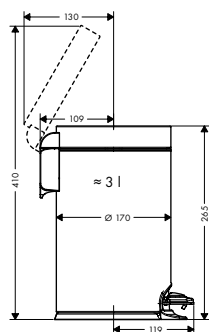

AddStoris Pedal Bin

Features

- free-standing
- material: metal
- material recess: plastic
- capacity: 3 l
- with removable insert
- softclose function guarantees a quiet closing of the lid