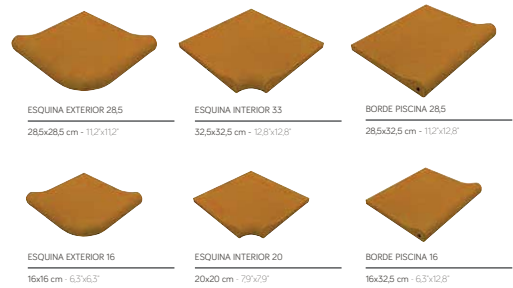

CORONACIÓN SKIMMER