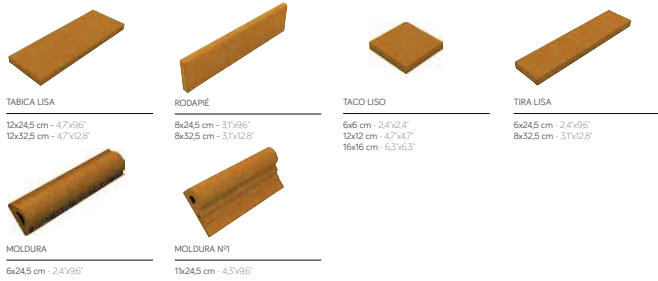

CORONACIÓN SKIMMER

PIEZAS SINGULARES
SPECIAL PIECES