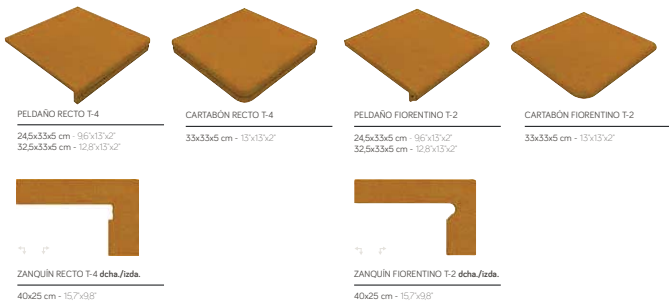

CORONACIÓN SKIMMER

PIEZAS SINGULARES
SPECIAL PIECES