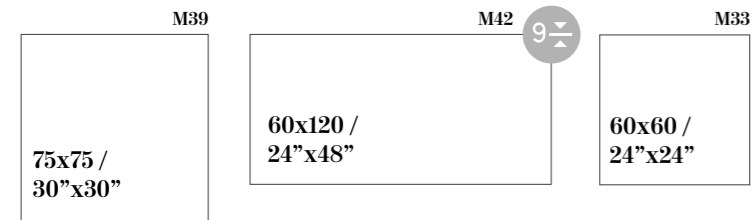

# ATHENS

GLAZED PORCELAIN

Sizes / Formatos

GLOSSY GLAZED RECTIFIED

GLOSSY GLAZED

# PERSA

GLAZED PORCELAIN

Sizes / Formatos

NATURAL RECTIFIED

NATURAL

Athens Blanco  
60x60 /  
24"x24"

Persa Marfil  
60x60 /  
24"x24"