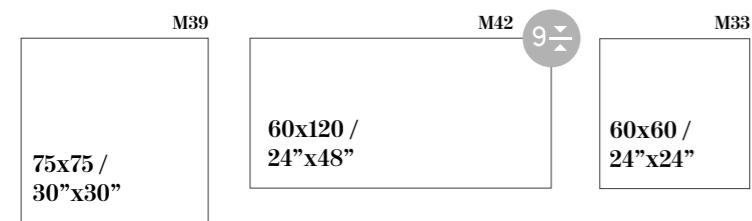

# ATHENS

GLAZED PORCELAIN

Sizes / Formatos

GLOSSY GLAZED RECTIFIED

GLOSSY GLAZED

# PERSA

GLAZED PORCELAIN

Sizes / Formatos

NATURAL RECTIFIED

NATURAL

Athens Blanco  
60x60 /  
24"x24"

Persa Marfil  
60x60 /  
24"x24"