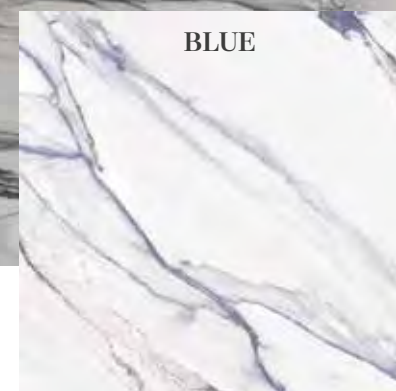

# OHIO

GLAZED PORCELAIN

Sizes / Formatos

GLOSSY GLAZED RECTIFIED

M33

GLOSSY GLAZED

M26

Shade Variation / Variación Gráfica

Ohio Blue  
60x60 /  
24"x24"

BLUE

GOLD

BLACK