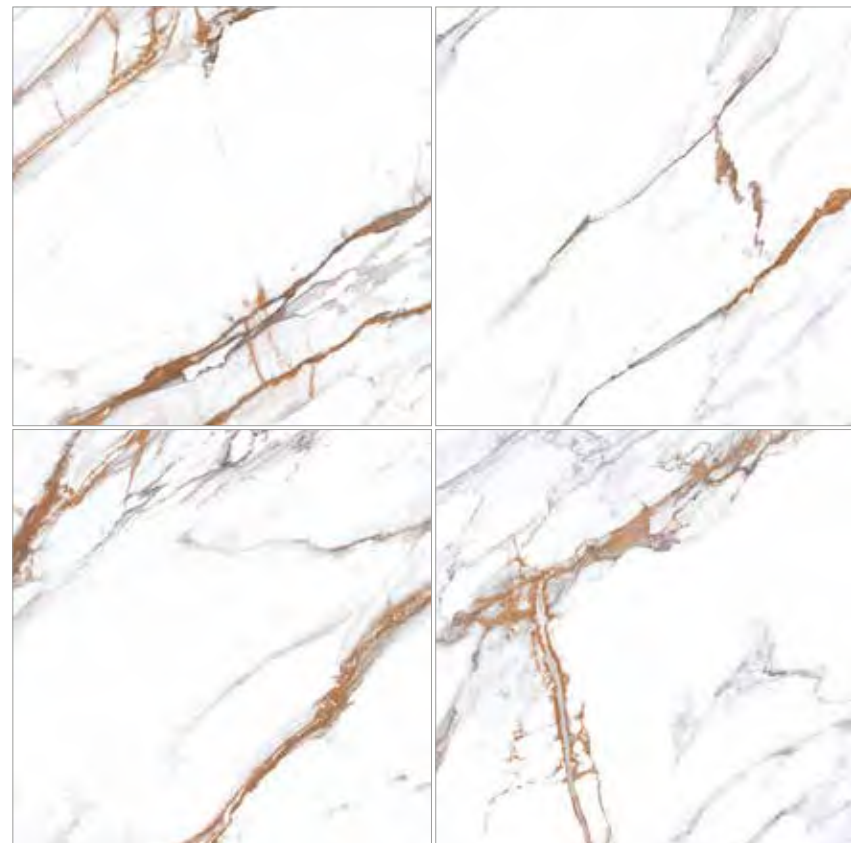

# OHIO

GLAZED PORCELAIN

Sizes / Formatos

GLOSSY GLAZED RECTIFIED

M33

GLOSSY GLAZED

M26

Shade Variation / Variación Gráfica

Ohio Blue  
60x60 /  
24"x24"

BLUE

GOLD

BLACK