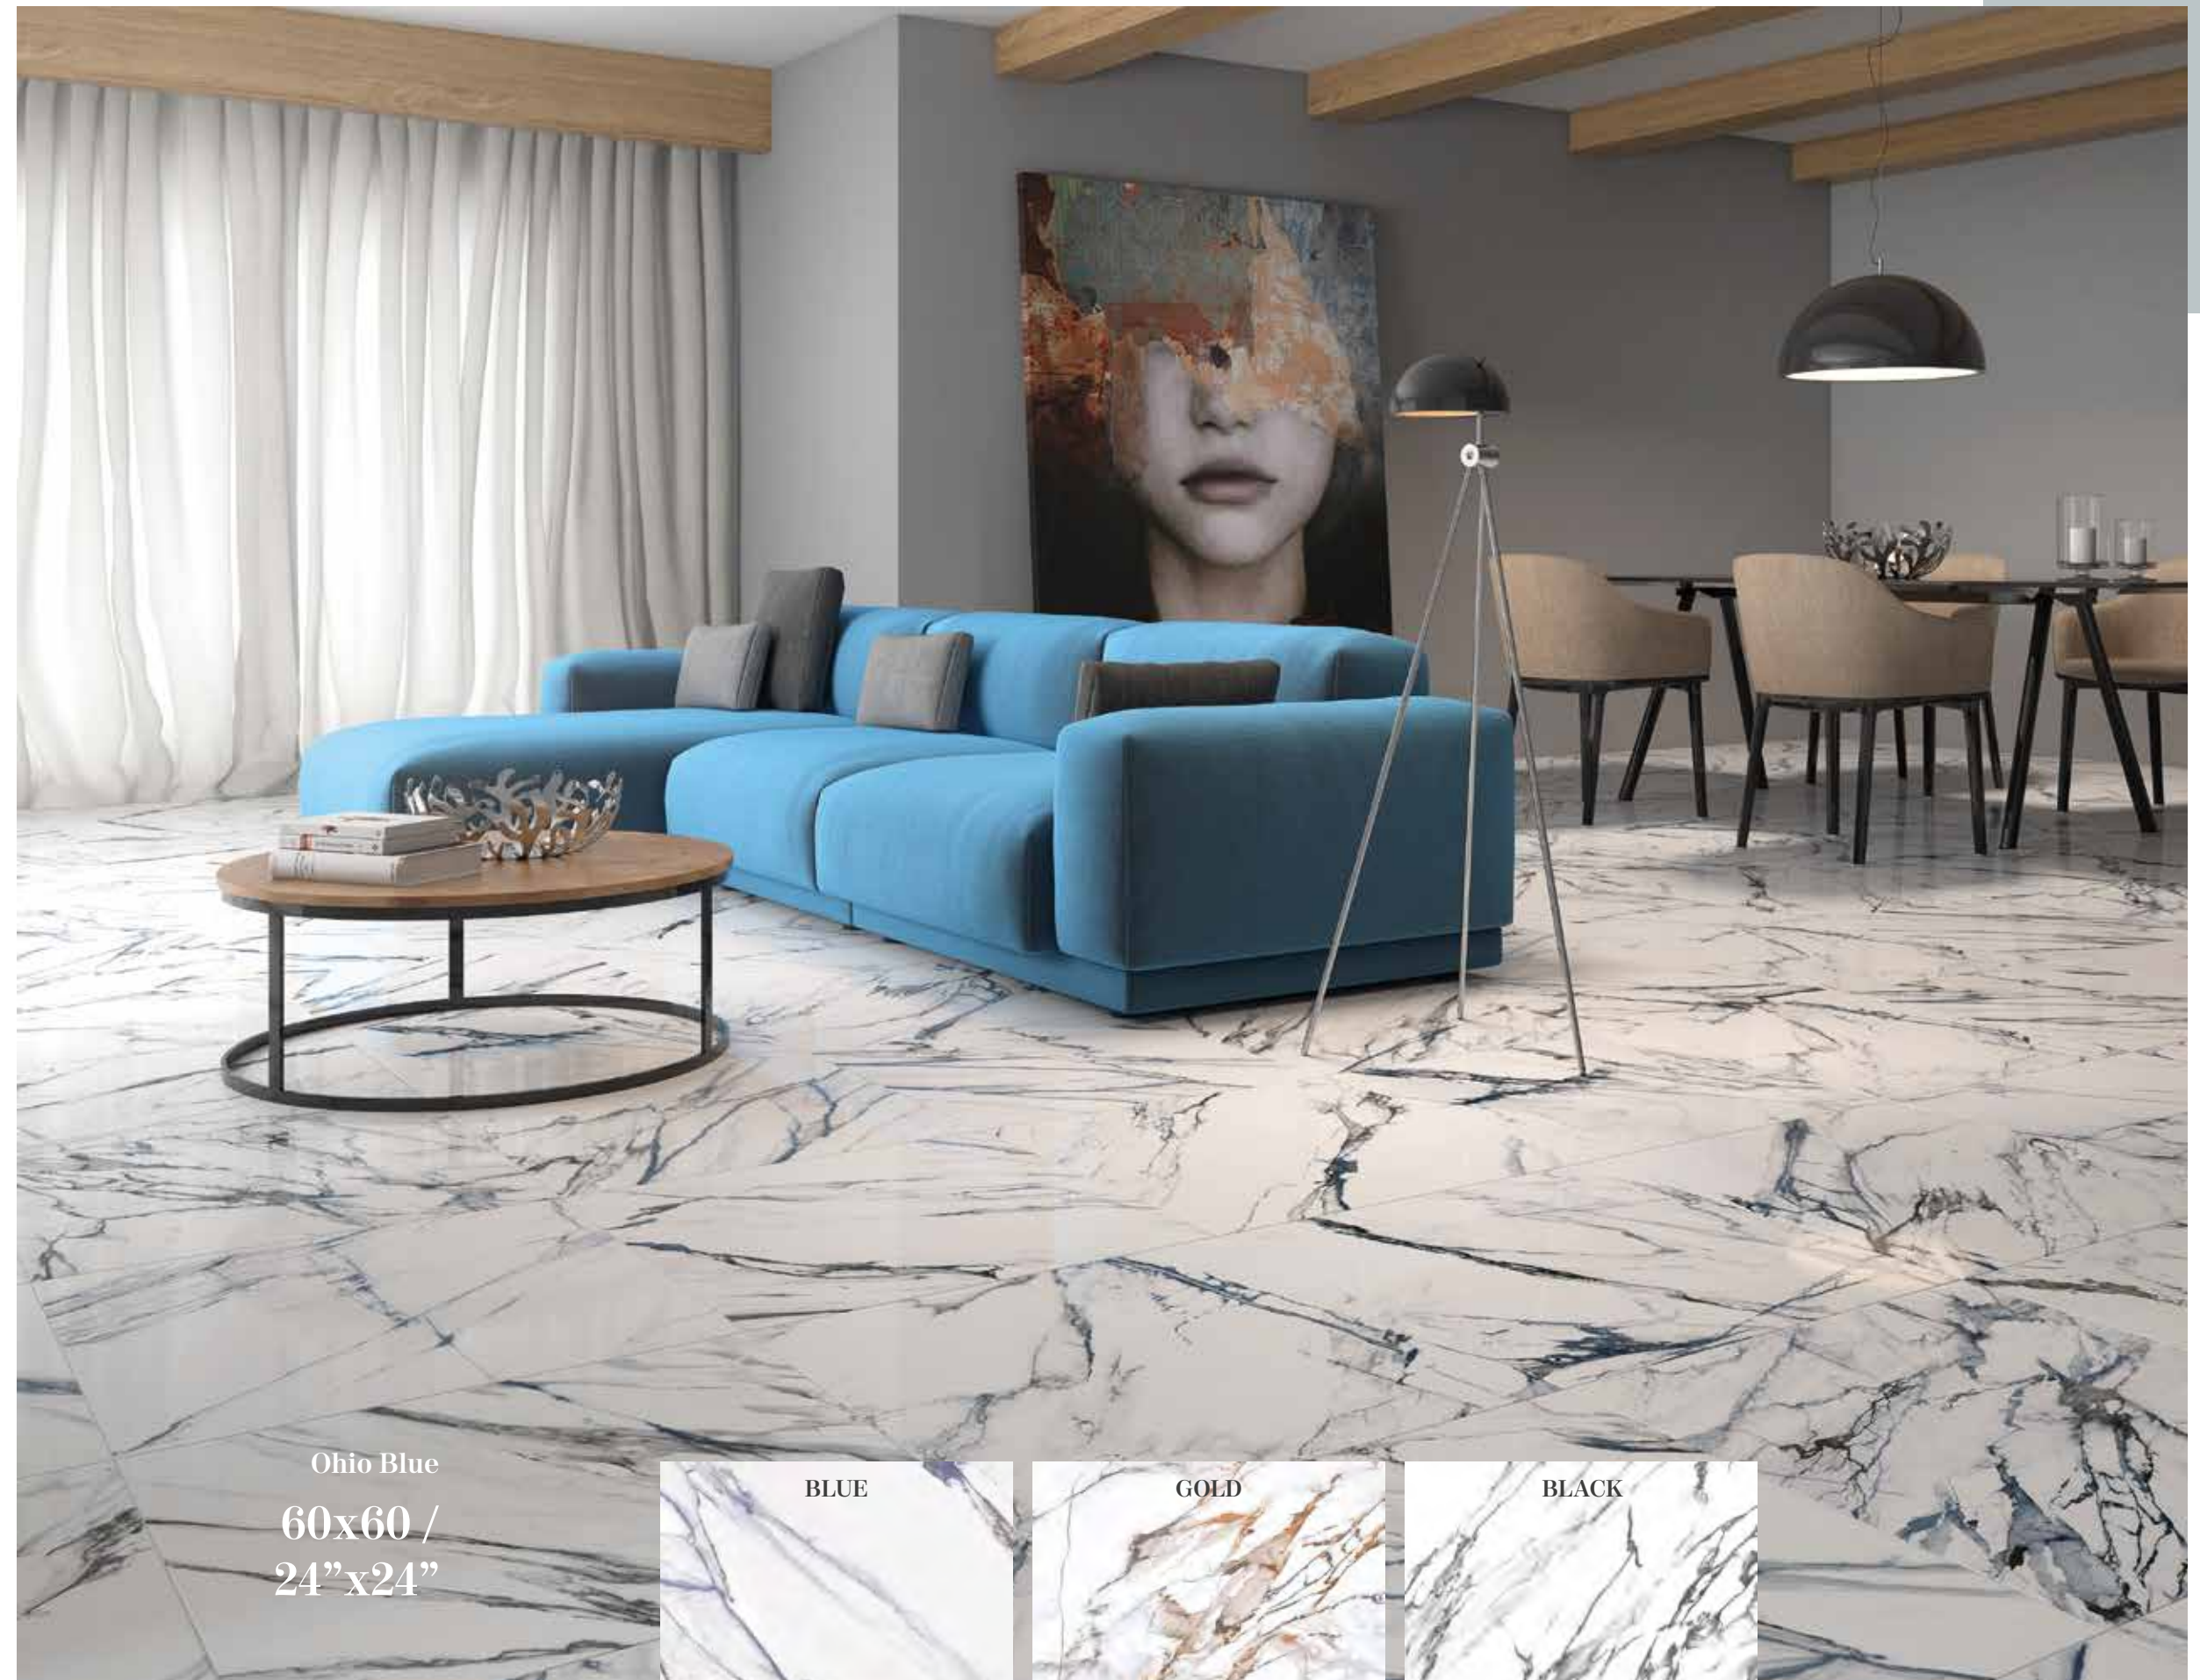

# OHIO

GLAZED PORCELAIN

Sizes / Formatos

GLOSSY GLAZED RECTIFIED

M33

GLOSSY GLAZED

M26

Shade Variation / Variación Gráfica

Ohio Blue  
60x60 /  
24"x24"

BLUE

GOLD

BLACK