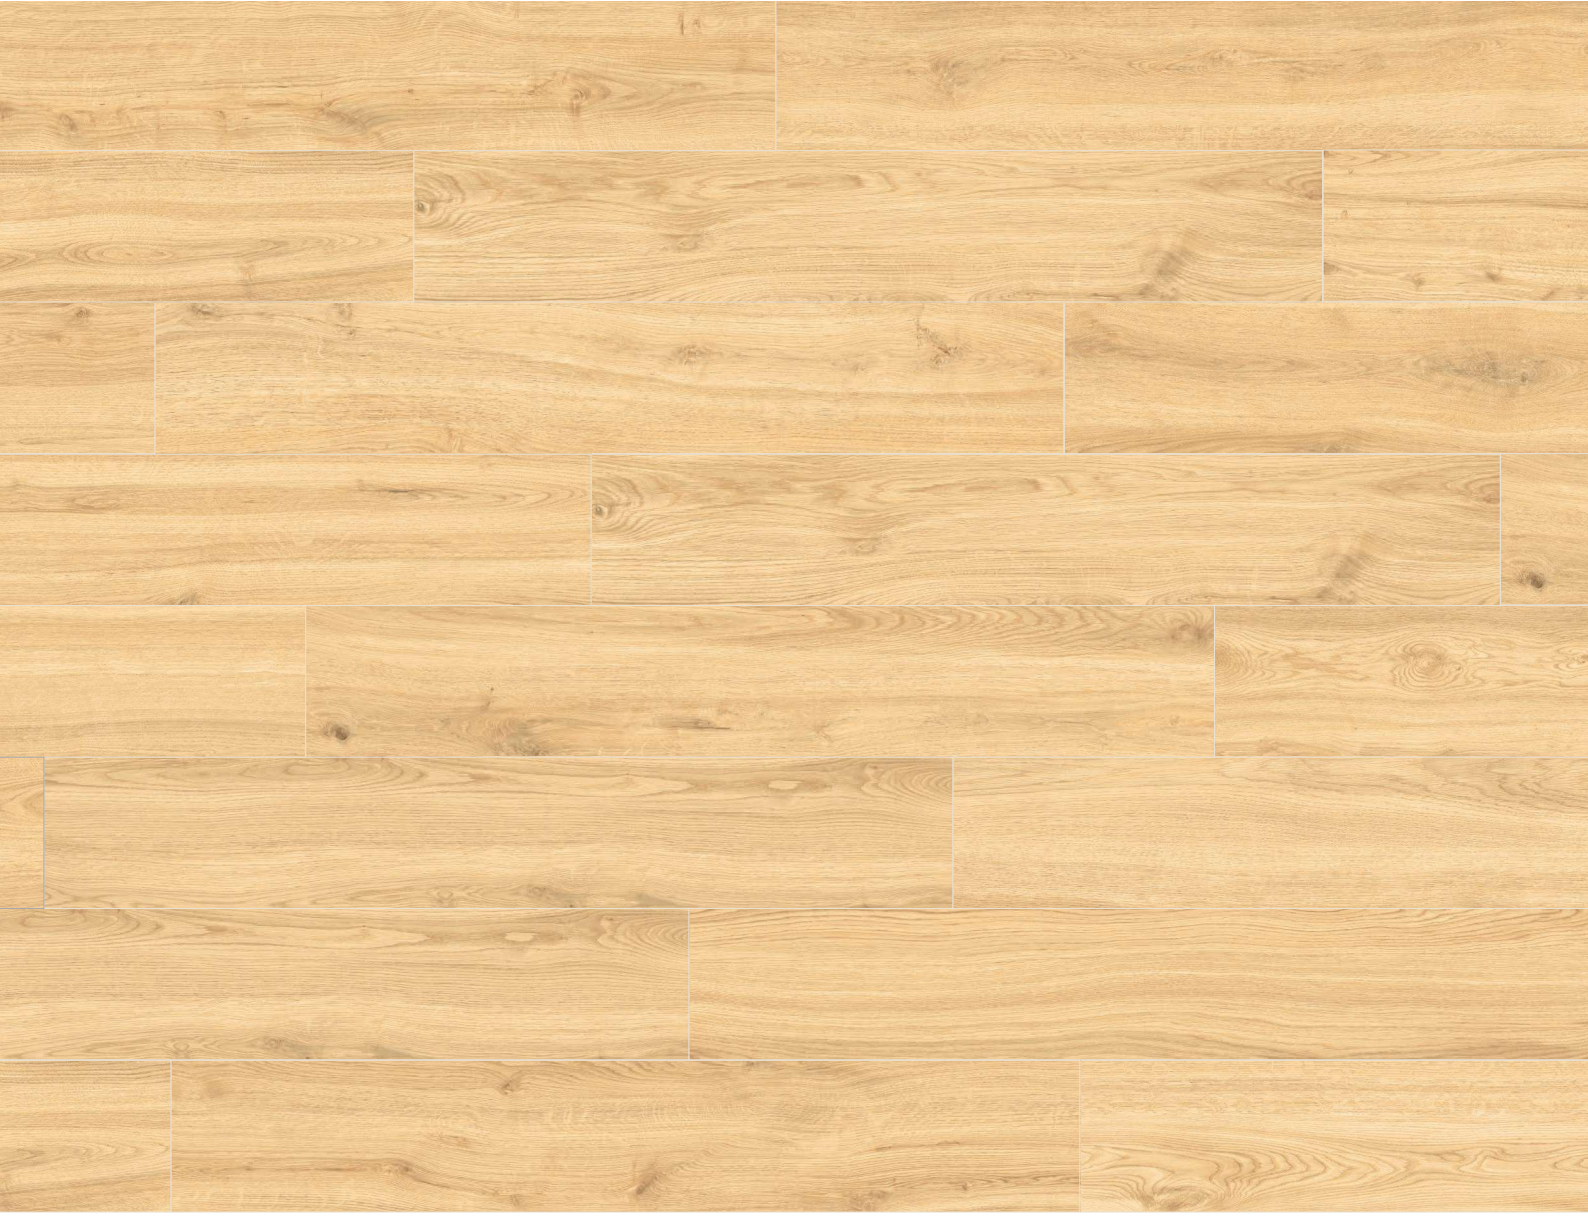

Rectified

20x120/8"x48"

Rectified

VAINILLA

NATURAL RECTIFIED