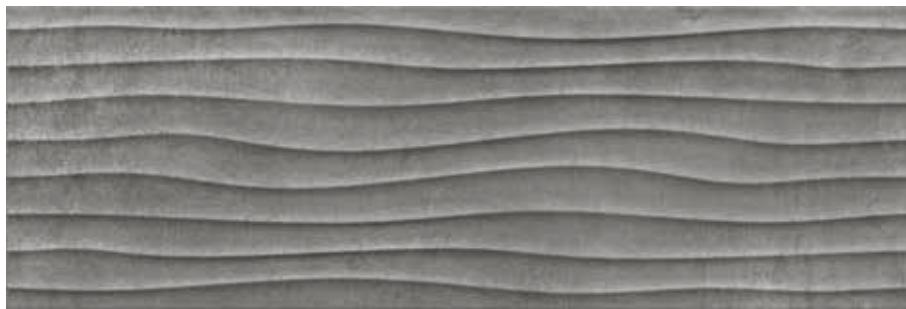

# LUKE

WHITE BODY

Luke Blanco

Riv Luke Blanco

Luke Perla

Riv Luke Perla

WHITE BODY WALL TILES  
RECTIFIED  
40x120 16"x48"

Luke Gris

Rlv Luke Gris

geotiles  
SMART DESIGN

Luke Bianco 40x120 \_  
Rlv Luke Bianco 40x120 \_ Luke Gris 40x120 \_  
Rlv Luke Perla 40x120 \_ Tabula Ceniza 20x120