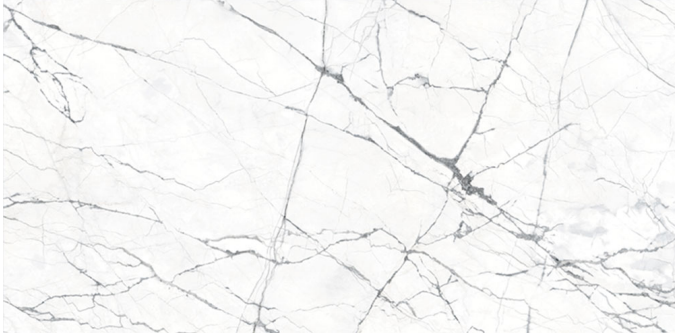

KAIROS

geotiles

SMART DESIGN

KAIROS

:
:

426646/KAIROS BLANCO (FAM 004/POL RECT)/600x1200x11,5/ 2

KAIROS

:
: