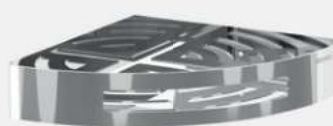

Jabonera rectangular *Rectangular soap basket*

Ref. GW05 53 04 02 **NEW**
Acero inoxidable 304
AISI 304 Stainless steel

Jabonera triangular *Triangular soap basket*

Ref. GW05 54 04 02 **NEW**
Acero inoxidable 304
AISI 304 Stainless steel