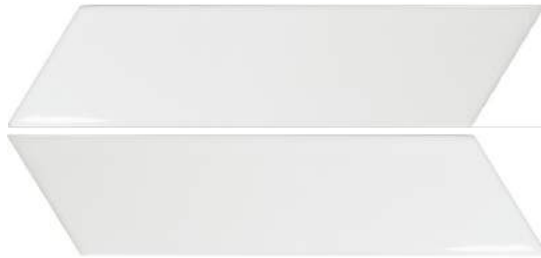

chevron wall
EQUIPE

SCONE MIX

WILLIAM WHISTLE

WILLIAM WHISTLE

DARK CHOCOLATE CHUNKS

MILK CHOCOLATE

chevron wall

493291/23351 CHEVRON WALL WHITE MATT left/186x52x9/m2

493297/23361 CHEVRON WALL WHITE MATT right/186x52x9/m2

493306/23367 CHEVRON WALL BLACK MATT right/186x52x9/m2

493298/23344 CHEVRON WALL WHITE left/186x52x9/m2

493303/23358 CHEVRON WALL WHITE right/186x52x9/m2