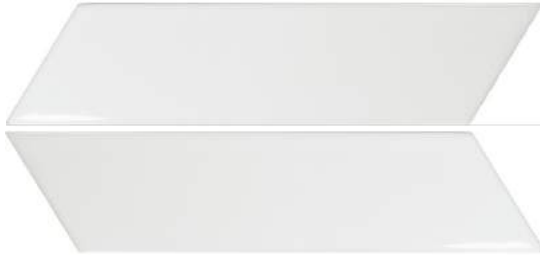

chevron wall
EQUIPE

SCONE MIX

WILLIAM WHISTLE

WILLIAM WHISTLE

DARK CHOCOLATE CHUNKS

MILK CHOCOLATE

chevron wall

493291/23351 CHEVRON WALL WHITE MATT left/186x52x9/m2

493297/23361 CHEVRON WALL WHITE MATT right/186x52x9/m2

493306/23367 CHEVRON WALL BLACK MATT right/186x52x9/m2

493298/23344 CHEVRON WALL WHITE left/186x52x9/m2

493303/23358 CHEVRON WALL WHITE right/186x52x9/m2