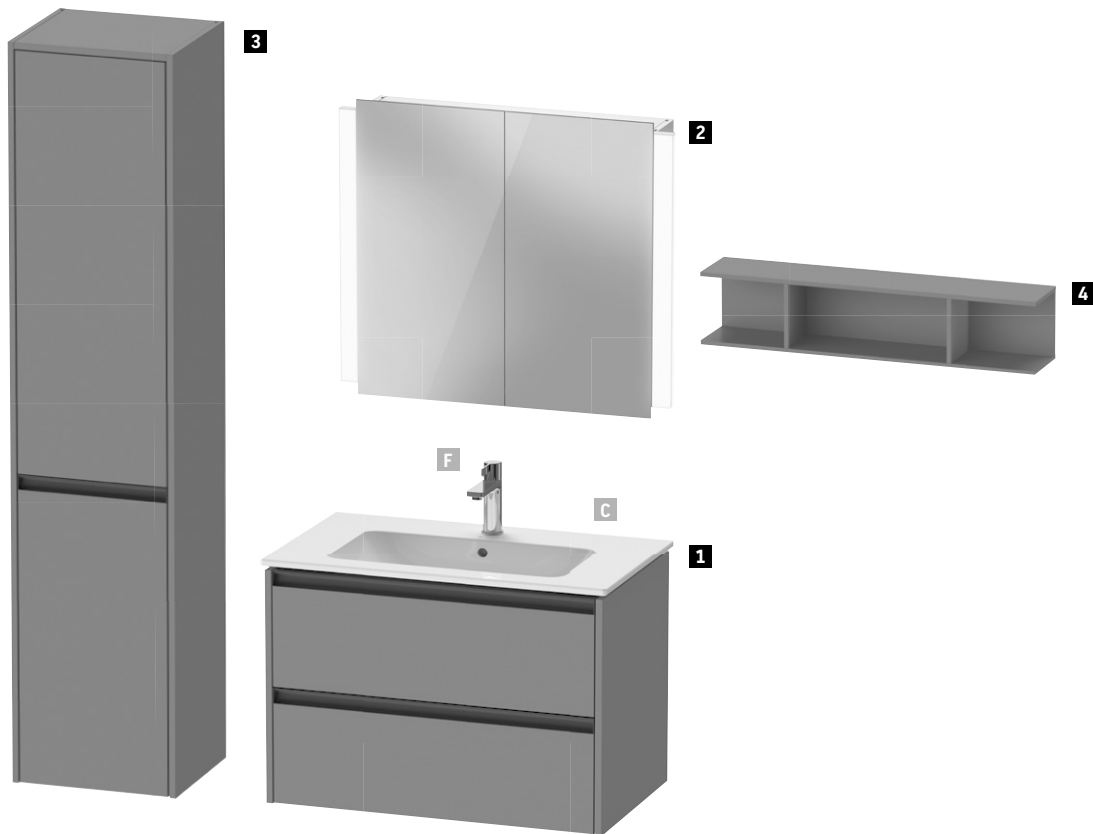

Ketho.2

Design by Christian Werner

Ordering Sample

Description	1	retrofittable	2	3
Product Type	Vanity unit wall-mounted	Lay-in Compartment	Mirror cabinet	Tall cabinet
Width x Height x Depth	810 x 550 x 480 mm	115 x 59 x 320 mm	800 x 700 x 157 mm	400 x 1760 x 360 mm
Quantity	1	1	1	1
Color	43 Basalt Matt	Diamond Black	White	43 Basalt Matt
Handle	in anthracite	-	Without handle	in anthracite
Model-No.	# K2 5263 0 43 43 0000	# UV 9845 0 00 00	# K2 7136 0 00 00 0010	# K2 1329 L 43 43 0000

Description	4	C	F	
Product Type	Wall shelf	Washbasin	Single lever washbasin mixer	
Width x Height x Depth	800 x 170 x 150 mm	830 x 180 x 490 mm	50 x 165 x 154 mm	
Quantity	1	1	1	
Color	43 Basalt Matt	White	Chrome	
Handle	-	-	-	
Model-No.	# K2 1208 0 43 43 0000	# 233683 00 00	# DE 1020