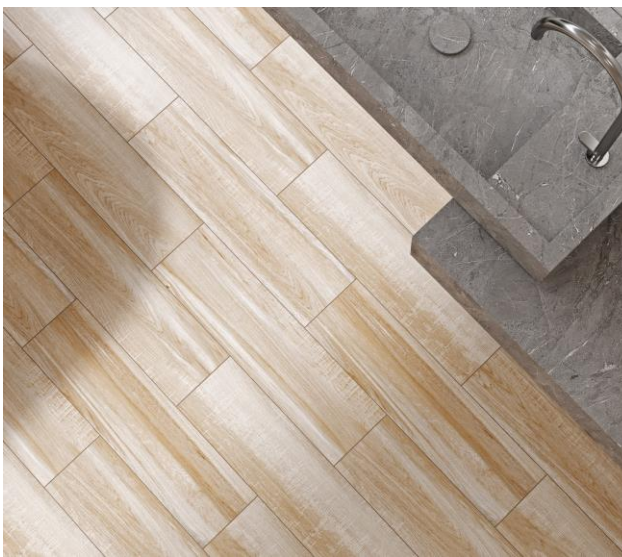

cersanit

**1 NEW collection**

**18,5x59,8**

**cersanit**

## **FLAXWOOD**

**18,5X59,8**

- ✓ **SIZE** – 18,5X59,8
- ✓ **SKU** – 3
- ✓ **COLOR** -3
- ✓ **DECORATION** – NO
- ✓ **TECHNOLOGY** – GPT
- ✓ **RECTIFIED** – NO
- ✓ **SURFACE** – MATT
- ✓ **STRUCTURE** – NO