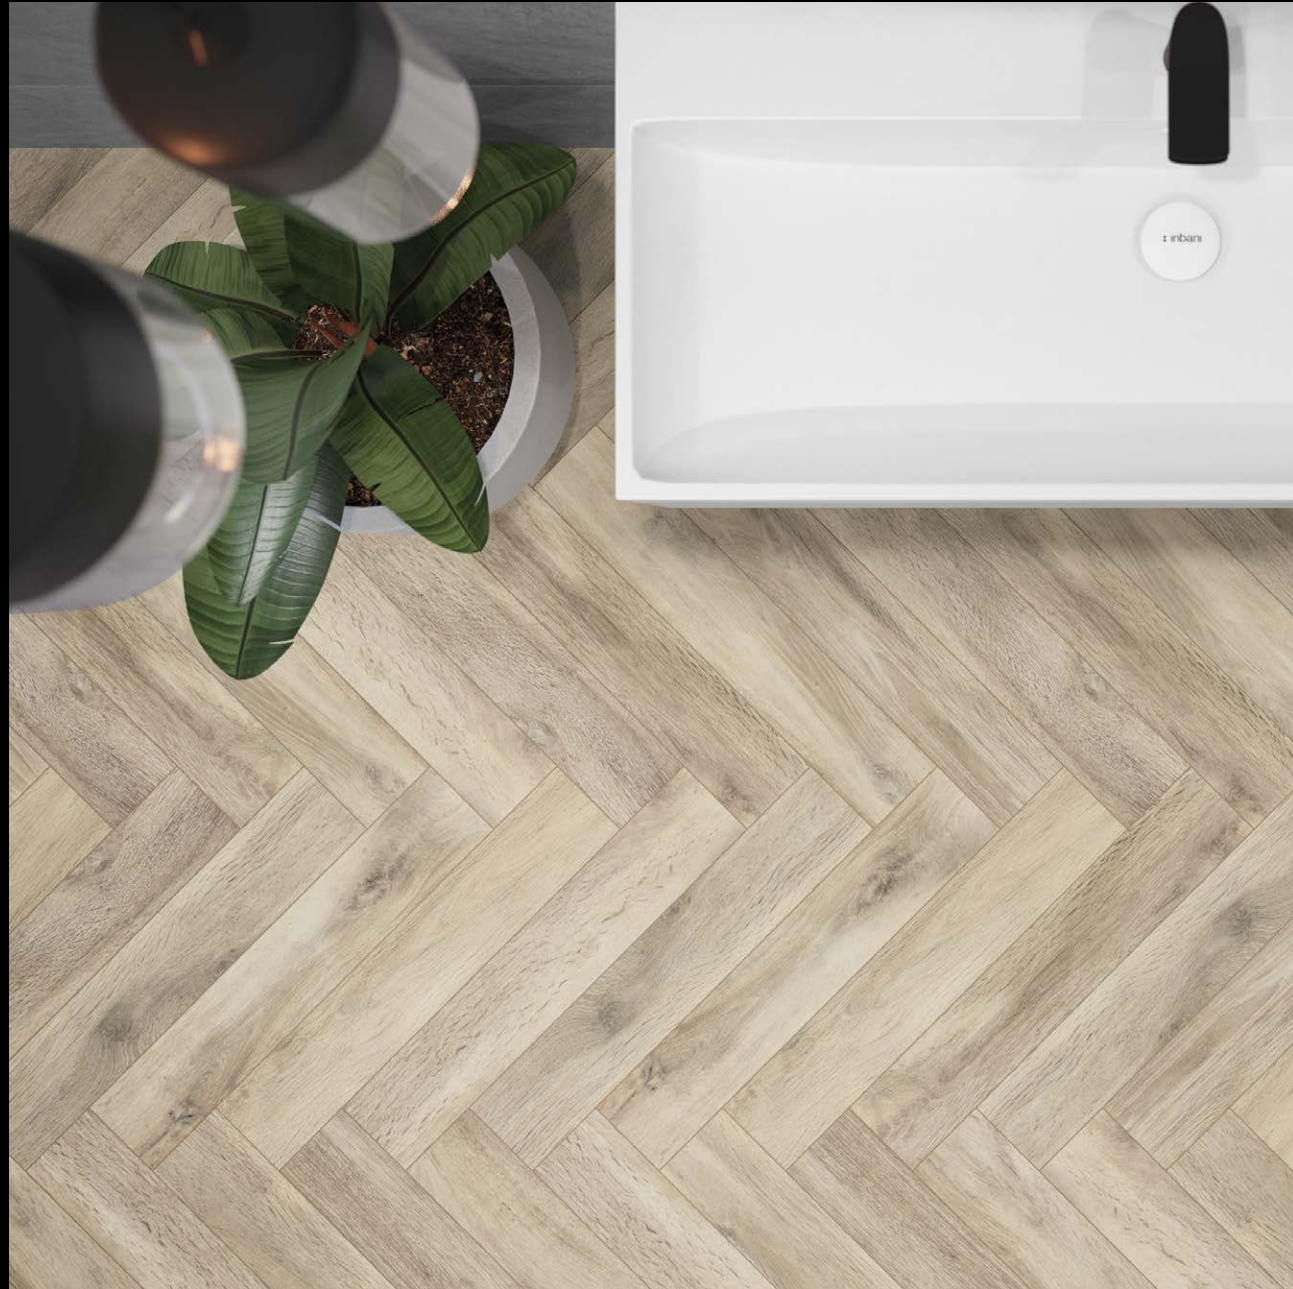

# TRAMONTO

The Tramonto collection tiles perfectly imitate the texture of wood and look as grand and noble as the classic parquet. In order to create an interior with a timeless style, cosy and unique, customers can select various colours from the Tramonto collection. Each tile has its unique graphic design that represents wood grain and structure, hence, tiles arranged together look like natural wooden boards, adding a new quality and style to any space.

 - wall tile
  - floor tile
  - frost resistance
  - clinker tile
  - calibrated

FLOOR  
TRAMONTO MARRONE 11x60

FLOOR  
TRAMONTO BEIGE 11x60

WALL  
TRAMONTO GRIGIO 11x60

**WALL**  
TRAMONTO BIANCO 11x60  
TACOMA SILVER 59,7x119,7  
**FLOOR**  
TRAMONTO BIANCO 11x60