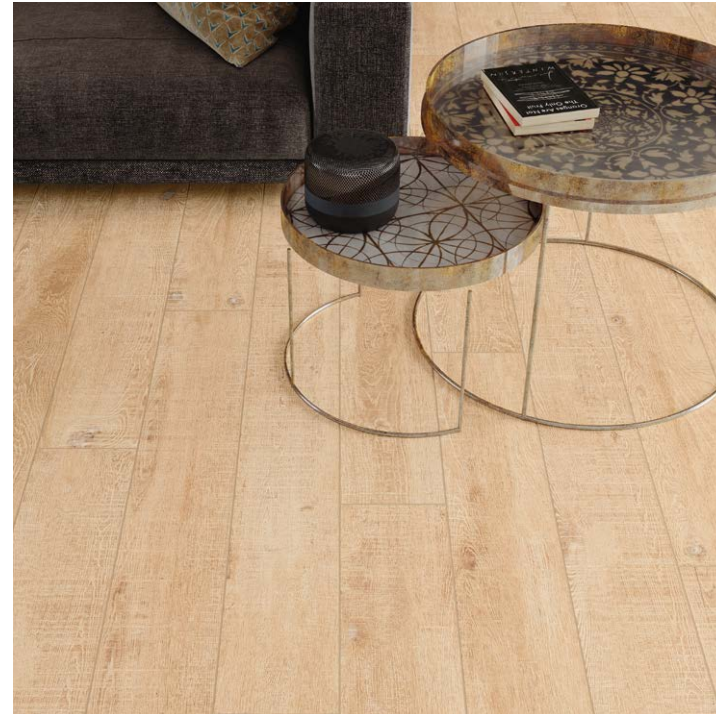

19,3 x 239,7
 19,3 x 159,7
 19,3 x 120,2

Raw elegance

NICKWOOD

Inspiration for the creation of the Nickwood collection comes from the beauty of natural wood. Tiles with a matt surface and a non-uniform structure are perfect imitation, and a modern interpretation of raw wood boards. The special abrasion marks on the surface are also very characteristic for rough timber. They add originality and a unique effect to any interior.

🏠 - wall tile
🏠 - floor tile
❄️ - frost resistance
🏠 - porcelain tile
📏 - rectified tile
🎨 - colour body

FLOOR
 NICKWOOD SABBIA 19,3x159,7

FLOOR
NICKWOOD BEIGE 19,3x159,7

WALL
MASTERSTONE SILVER 119,7x279,7
FLOOR
NICKWOOD BIANCO 19,3x159,7