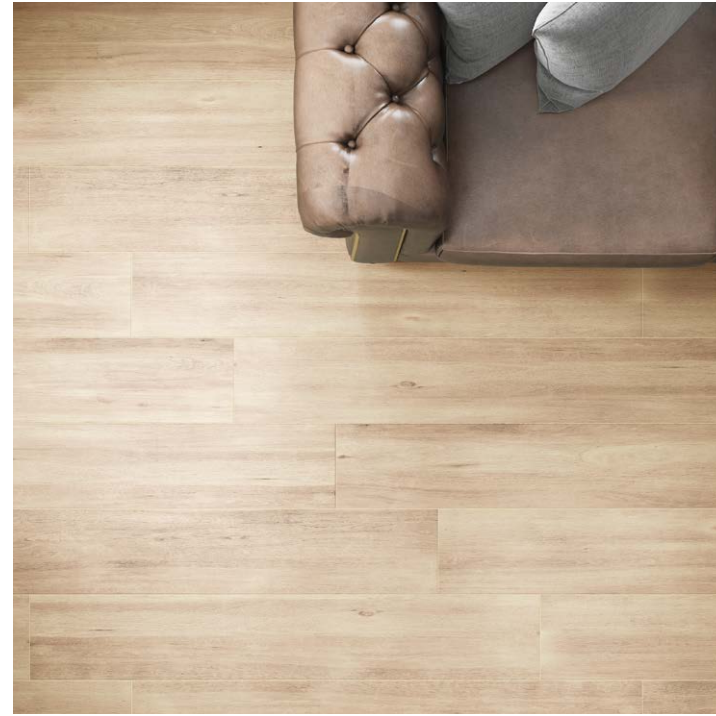

29,7 x 120,2
 19,3 x 120,2
 32 x 120,2/5
 29,7 x 29,7

Inspired by nature

MATTINA

Mattina's characteristic features are beautiful colours and distinct graining which will add charm and elegance to classic arrangements.

The innovative V-shape step tread makes it possible to design an impressive multilevel space.

 - wall tile
  - floor tile
  - frost resistance
  - porcelain tile
  - rectified tile

FLOOR
 MATTINA SABBIA 29,7x120,2