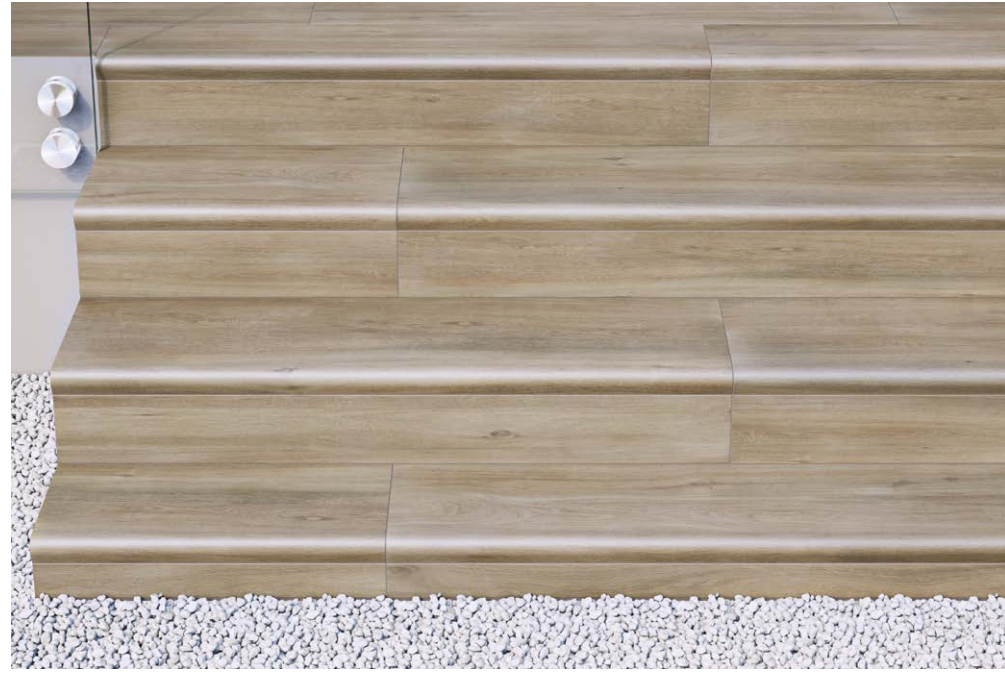

The innovative V-shape step tread makes it possible to design an impressive multilevel space.

 - wall tile
  - floor tile
  - frost resistance
  - porcelain tile
  - rectified tile

FLOOR
 MATTINA SABBIA 29,7x120,2

FLOOR
MATTINA BEIGE 19,3x120,2
MATTINA BEIGE V-SHAPE 32x120,2

FLOOR
MATTINA BEIGE 29,7x120,2

FLOOR
MATTINA GRIGIO 19,3x120,2

FLOOR
MATTINA BEIGE 19,3x120,2

FLOOR
MATTINA SABBIA 29,7x120,2
MATTINA SABBIA V-SHAPE 32x120,2