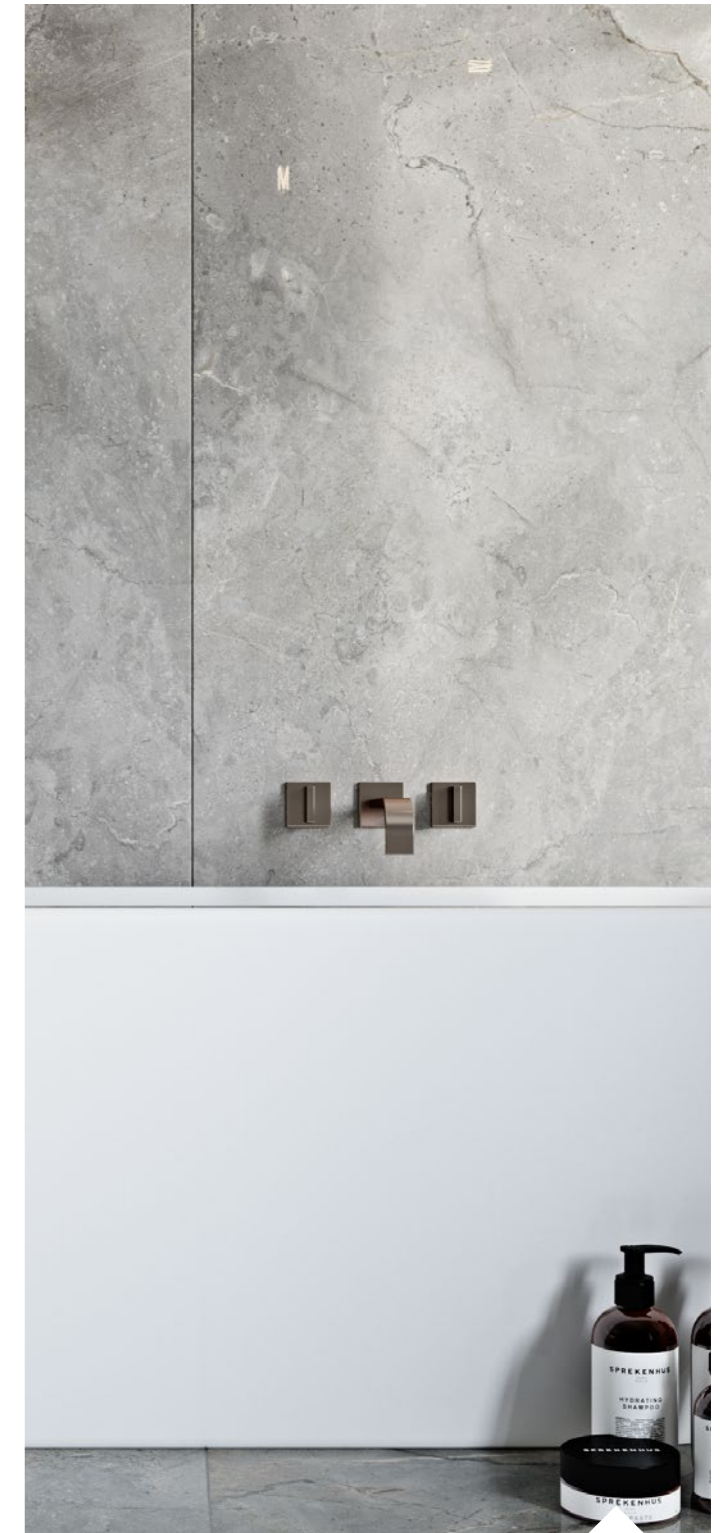

AVAILABLE COLOURS

TIMELESS ELEGANCE

SURFACE FINISH
Matt / Polished

DIMENSIONS
119,7×279,7 cm

Masterstone graphite 120x280

/ graphite

Marble presents itself beautifully in modern interiors; it's the ideal backdrop for simple furnishings and accessories.

Masterstone silver 120x280

/ silver

Ceramic tiles inspired by natural stone patterns will adorn every bathroom. The versatility and timelessness of this material makes it perfect for nearly all designs: from minimalistic to those bursting with luxury.

Masterstone white 120x280

/ white

The diversity and beauty of the Masterstone collection means that it can be used in any interior - modern, industrial, contemporary, minimalistic, but also vintage or classic as well. The tiles help to create a design that's elegant and sublime.