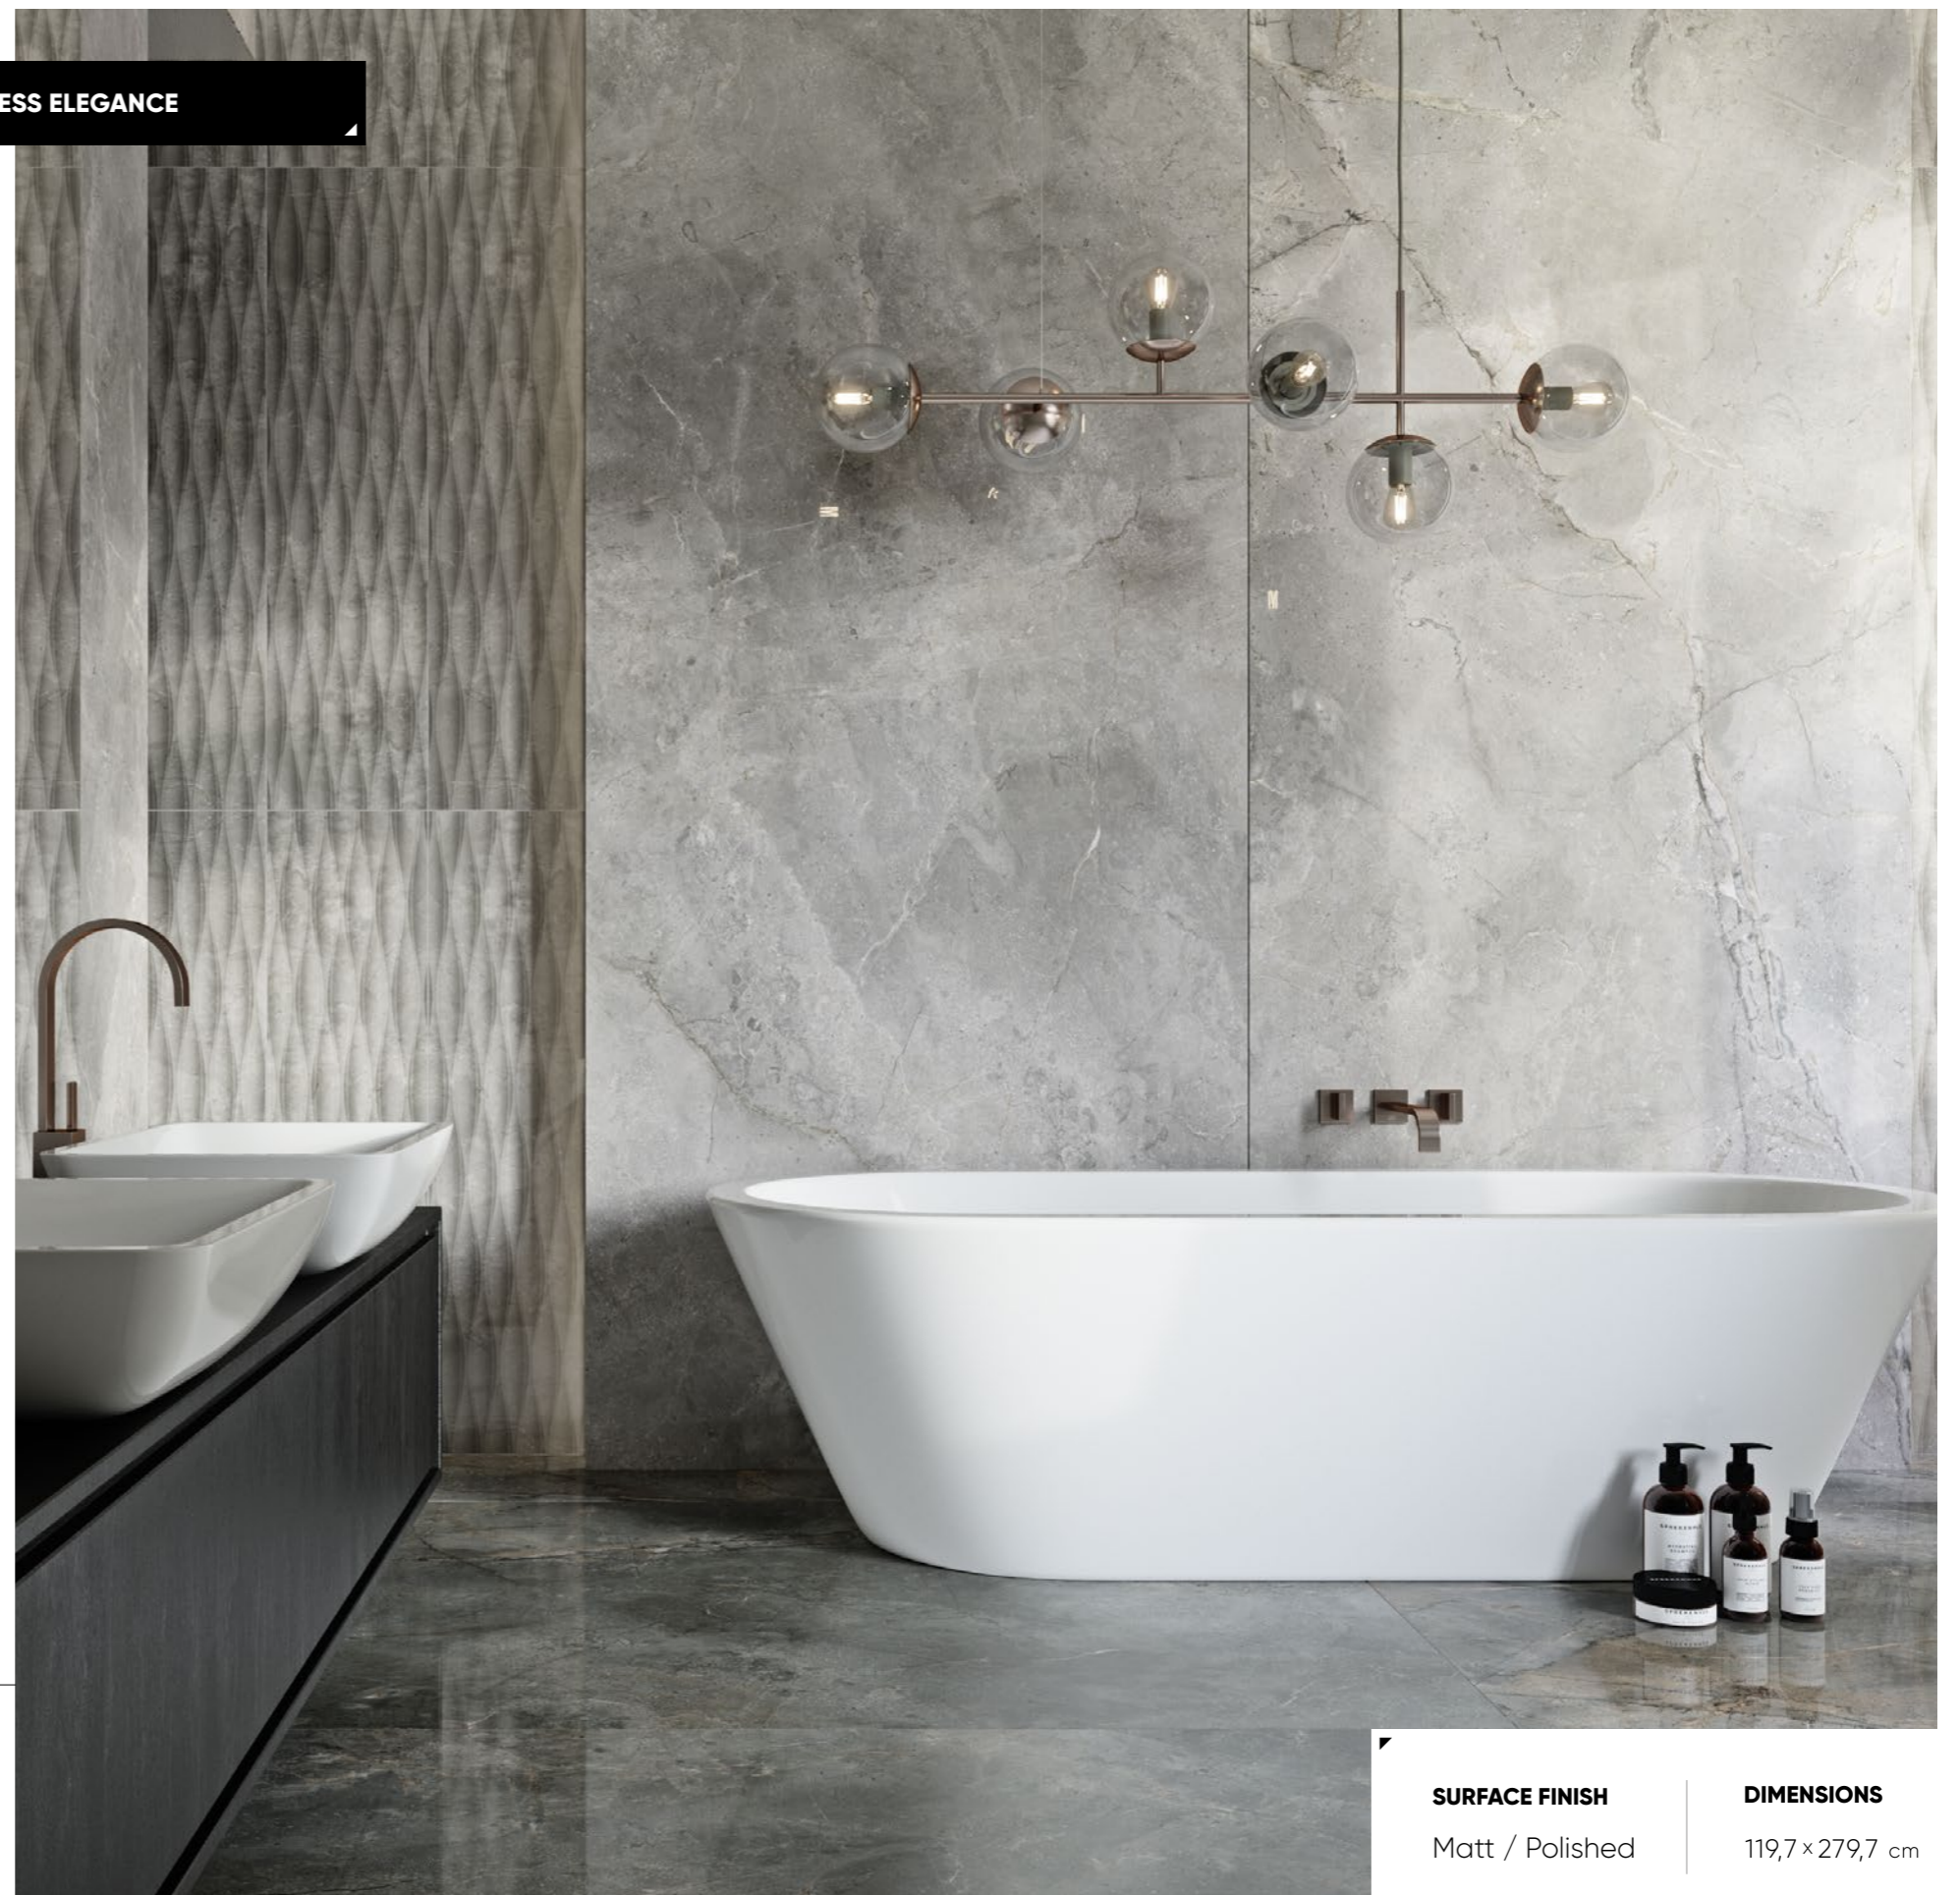

MASTERSTONE

collection

Masterstone is a guarantee of elegance, style and unconventional solutions in any interior. Inspired by the Fior Di Bosco stone, this collection of porcelain stoneware tiles combines the elegance of stone with a subtle pattern of metamorphic rocks. Thanks to this creative combination, one can create an elegant space attractive to every luxury lover.

AVAILABLE COLOURS

TIMELESS ELEGANCE

SURFACE FINISH
Matt / Polished

DIMENSIONS
119,7×279,7 cm

Masterstone graphite 120x280

/ graphite

Marble presents itself beautifully in modern interiors; it's the ideal backdrop for simple furnishings and accessories.

Masterstone silver 120x280

/ silver

Ceramic tiles inspired by natural stone patterns will adorn every bathroom. The versatility and timelessness of this material makes it perfect for nearly all designs: from minimalistic to those bursting with luxury.

Masterstone white 120x280

/ white

The diversity and beauty of the Masterstone collection means that it can be used in any interior - modern, industrial, contemporary, minimalistic, but also vintage or classic as well. The tiles help to create a design that's elegant and sublime.