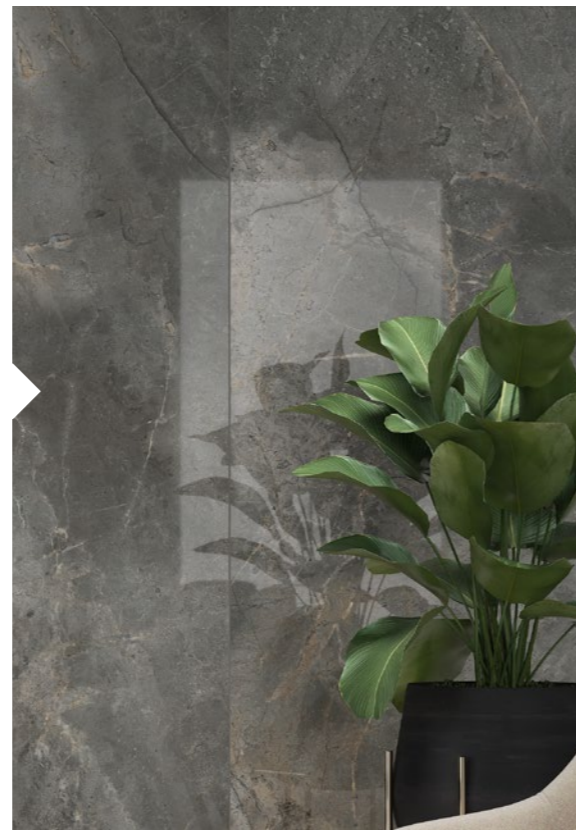

AVAILABLE COLOURS

TIMELESS ELEGANCE

SURFACE FINISH
Matt / Polished

DIMENSIONS
119,7×279,7 cm

Masterstone graphite 120x280

/ graphite

Marble presents itself beautifully in modern interiors; it's the ideal backdrop for simple furnishings and accessories.

Masterstone silver 120x280

/ silver

Ceramic tiles inspired by natural stone patterns will adorn every bathroom. The versatility and timelessness of this material makes it perfect for nearly all designs: from minimalistic to those bursting with luxury.

Masterstone white 120x280

/ white

The diversity and beauty of the Masterstone collection means that it can be used in any interior - modern, industrial, contemporary, minimalistic, but also vintage or classic as well. The tiles help to create a design that's elegant and sublime.