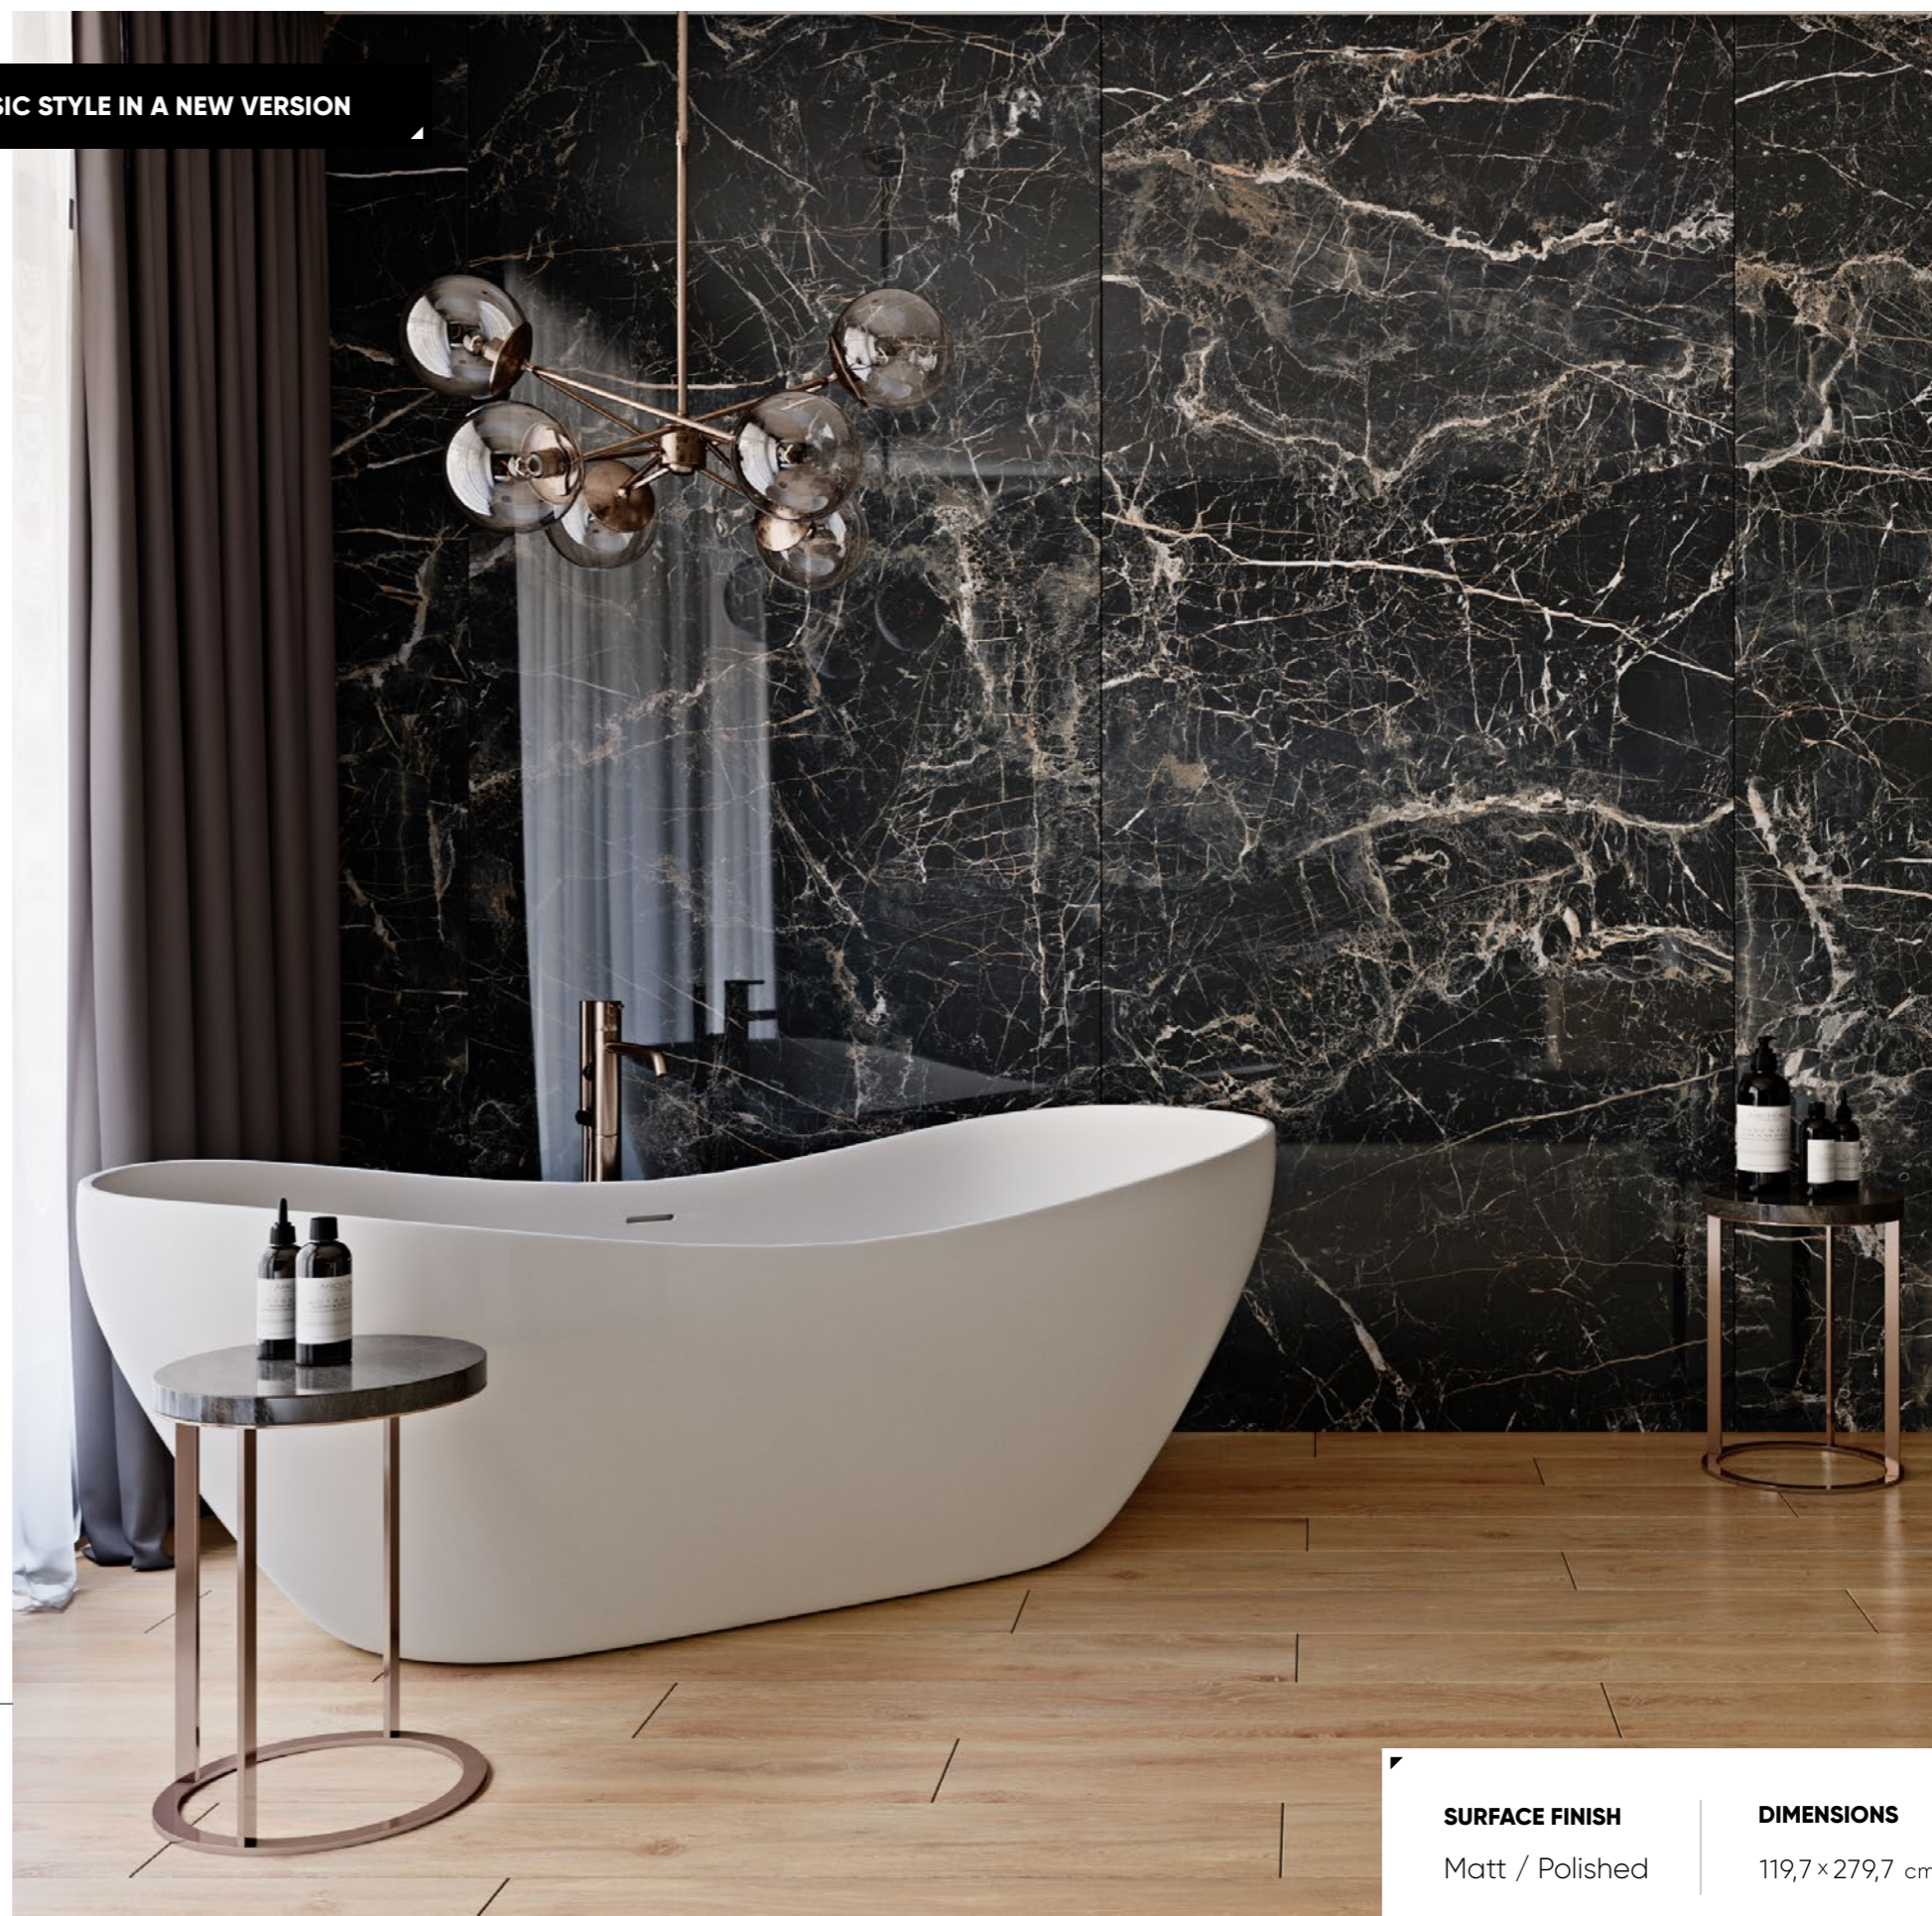

MARQUINA NERO

collection

Tiles from the Marquina collection are a suggestion for those who look for a more avantgarde solution, worthy of the most exquisite of spaces. The surface, in elegant shades of black, distinguishes itself by the densely scattered veining patterns, thanks to which the interior acquires the look of tasteful elegance. The Marquina collection presents itself amazingly, as it fluidly transitions from floor to wall, giving the interior depth, elegance and style.

MARQUINA GOLD

collection

The collection with densely dispersed golden veining gives every interior an elegant, noble and glamorous feel. Inspired by fine marble, the Marquina porcelain stoneware tile collection is primarily intended for fans of elegant, timeless interiors arranged with a subtle reference to the latest trends. The tones of the tiles perfectly represent the complex veining of natural stone, giving any space the look and feel of luxurious ambience.

AVAILABLE COLOURS

CLASSIC STYLE IN A NEW VERSION

SURFACE FINISH
Matt / Polished

DIMENSIONS
119,7×279,7 cm

Marquina gold 120x280

/ gold

The tonal motif of the tiles perfectly portrays the intricate network of veining patterns found in natural stone, thus emulating an aura of luxury. Wall and floor tiles from the Marquina Gold collection will bring luxury to living rooms, kitchens or bathrooms alike, where the quality of the finishing material combines with the unique atmosphere of the interior.