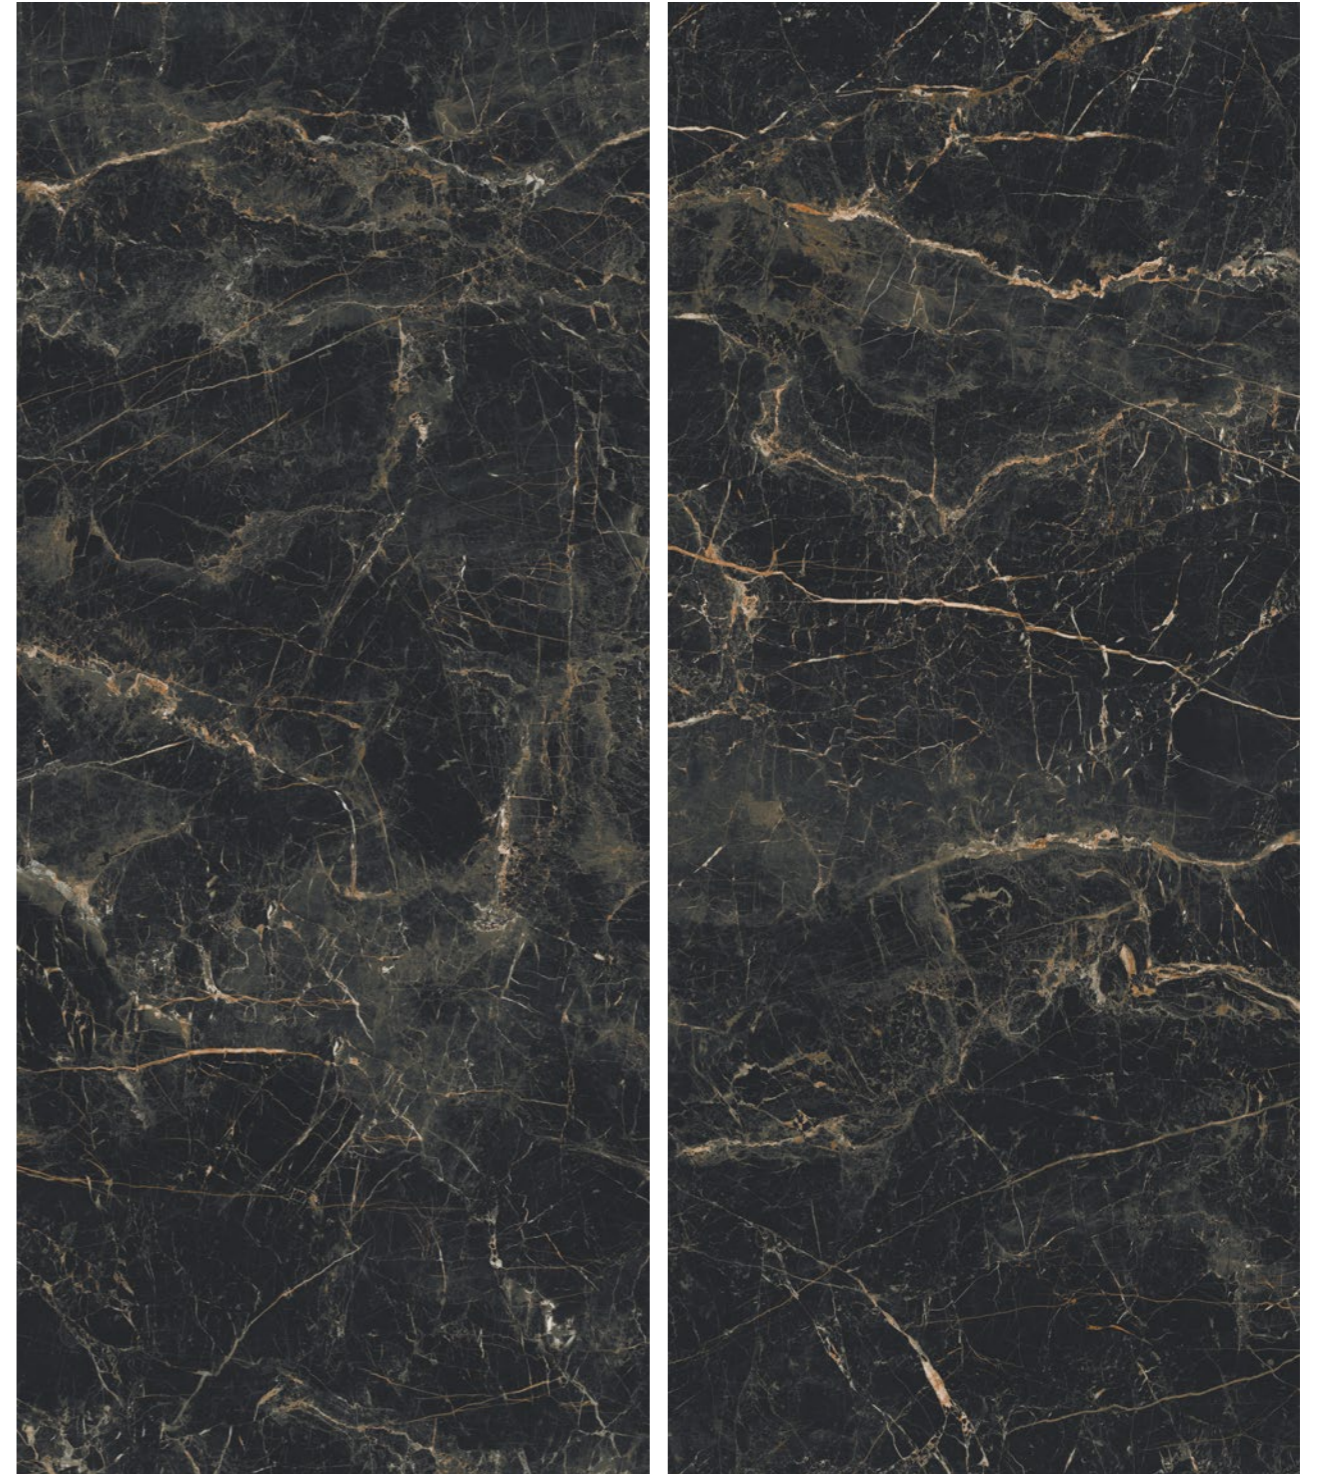

- matt surface
- rectified tile
- colour body
- frost resistance