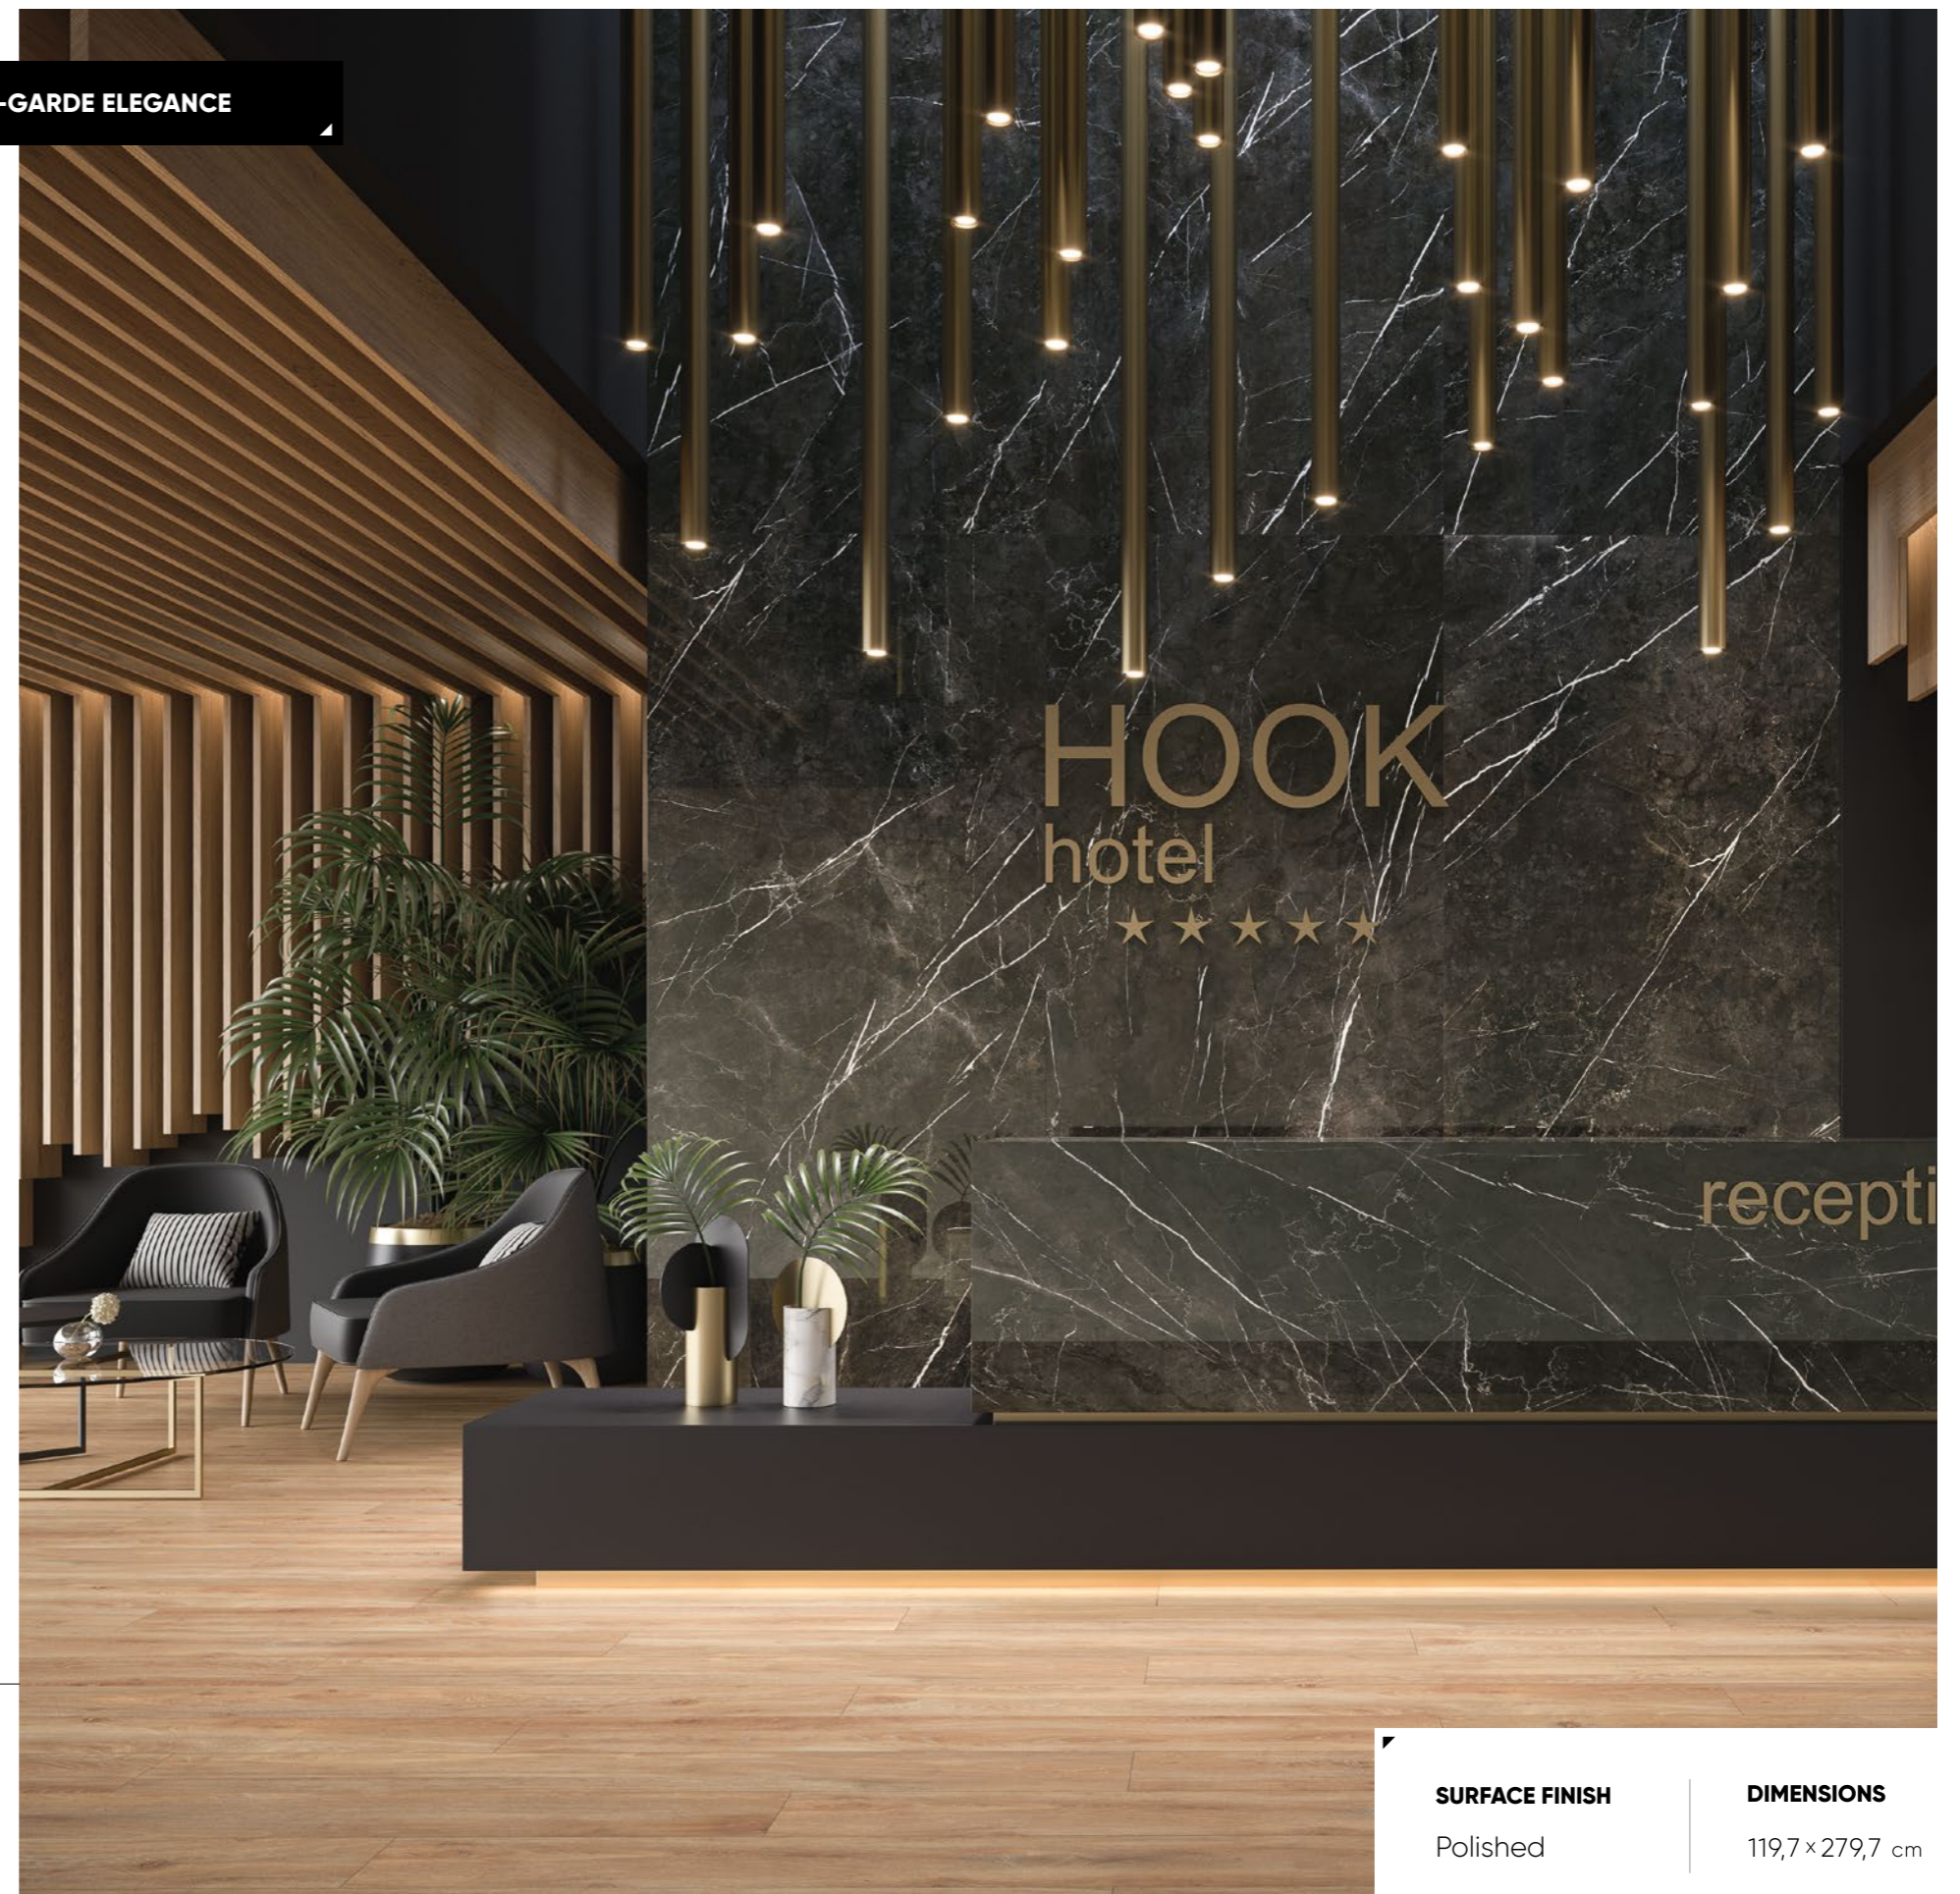

MARQUINA NERO

collection

Tiles from the Marquina collection are a suggestion for those who look for a more avantgarde solution, worthy of the most exquisite of spaces. The surface, in elegant shades of black, distinguishes itself by the densely scattered veining patterns, thanks to which the interior acquires the look of tasteful elegance. The Marquina collection presents itself amazingly, as it fluidly transitions from floor to wall, giving the interior depth, elegance and style.

AVAILABLE COLOURS

AVANT-GARDE ELEGANCE

SURFACE FINISH

Polished

DIMENSIONS

119,7 × 279,7 cm