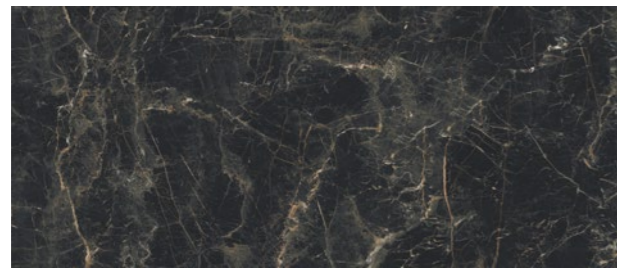

MARQUINA GOLD

collection

The collection with densely dispersed golden veining gives every interior an elegant, noble and glamorous feel. Inspired by fine marble, the Marquina porcelain stoneware tile collection is primarily intended for fans of elegant, timeless interiors arranged with a subtle reference to the latest trends. The tones of the tiles perfectly represent the complex veining of natural stone, giving any space the look and feel of luxurious ambience.

AVAILABLE COLOURS

CLASSIC STYLE IN A NEW VERSION

SURFACE FINISH
Matt / Polished

DIMENSIONS
119,7×279,7 cm

Marquina gold 120x280

/ gold

The tonal motif of the tiles perfectly portrays the intricate network of veining patterns found in natural stone, thus emulating an aura of luxury. Wall and floor tiles from the Marquina Gold collection will bring luxury to living rooms, kitchens or bathrooms alike, where the quality of the finishing material combines with the unique atmosphere of the interior.

Marquina gold 120x280

/ gold

Materials such as wood, metal and glass go well with black marble – however, white marble also looks great along its side. Such combinations in a black & white mood will be a great alternative for people who are looking for interesting contrasts in the interior.