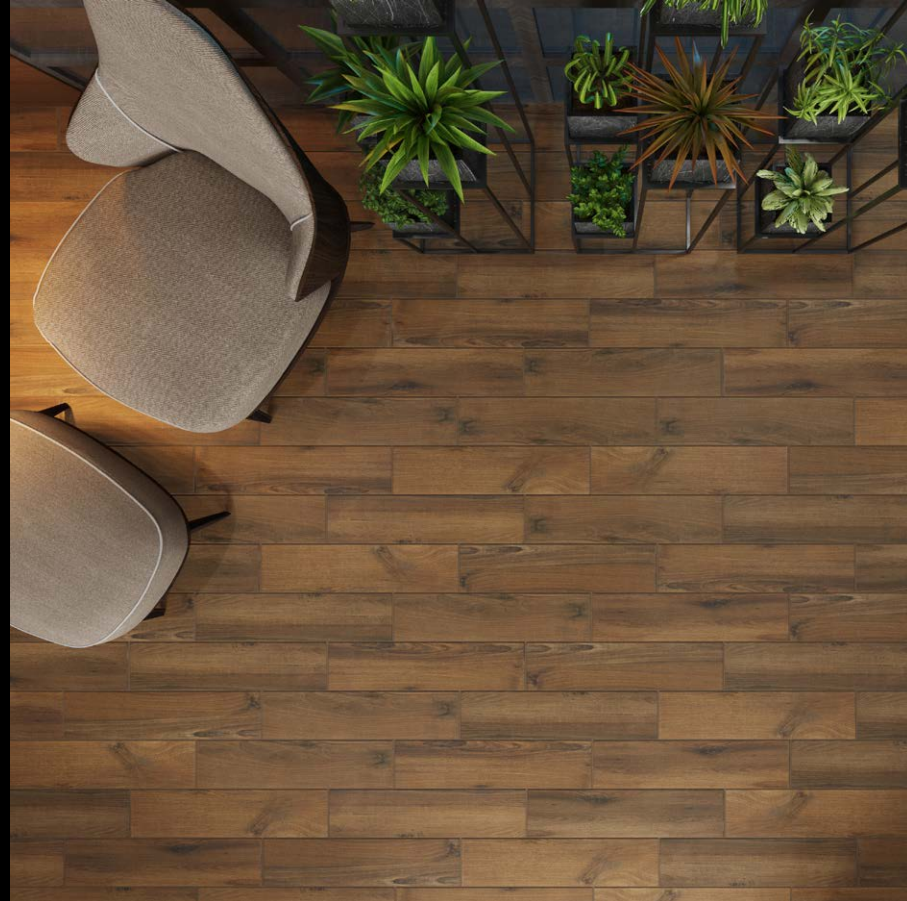

17,5 x 60

Classy interior

LUSSACA

The collection Lussaca was inspired by a traditional floorboard, with its distinct style and natural colour. Such a combination allows to create a warm and cosy atmosphere in the designed interior.

🏠 - wall tile 🏠 - floor tile ❄️ - frost resistance 🏠 - clinker tile 🏠 - calibrated

FLOOR
LUSSACA DUST 17,5x60

FLOOR
LUSSACA NUGAT 17,5x60

FLOOR
LUSSACA NATURA 17,5x60

0,8
R9
4
18

Lussaca natura 17,5 × 60 cm
5901779374437