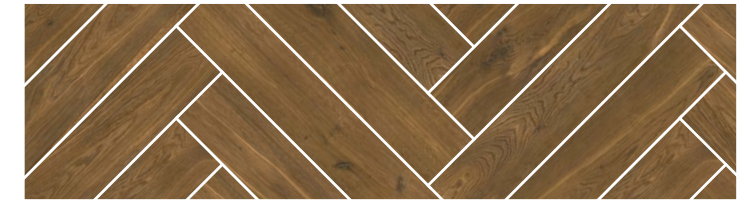

Packaging

Dimensions [cm]	11x60x0,8
Pieces in the box	11
m² in the box	0,72
Box weight [kg]	13,86