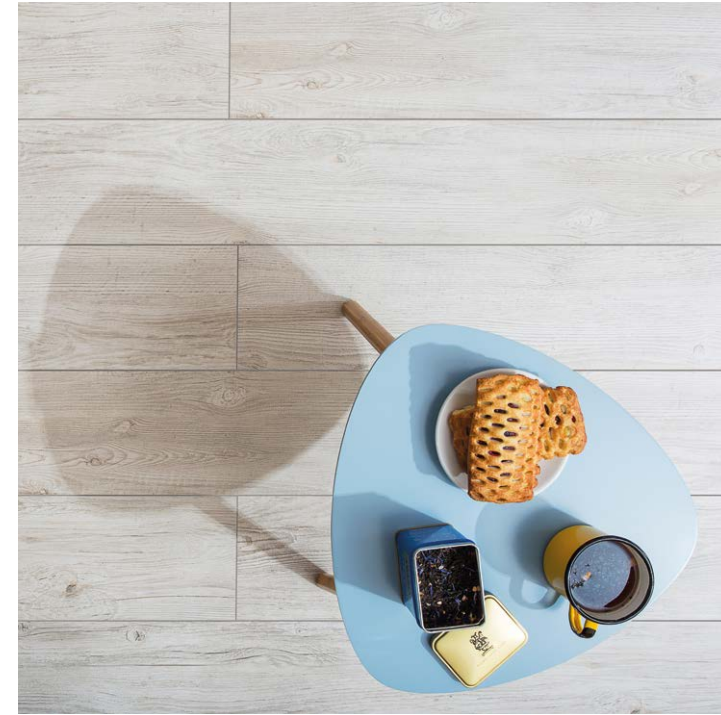

29,7 x 120,2  
19,3 x 120,2  
32 x 120,2/5  
29,7 x 29,7

*Tradition and modernity*

# CORTONE

The Cortone collection is a proposal for those who would like to combine tradition with modernity. The tiles laid in a traditional manner would form a perfect background for elegant furniture and muted decors.