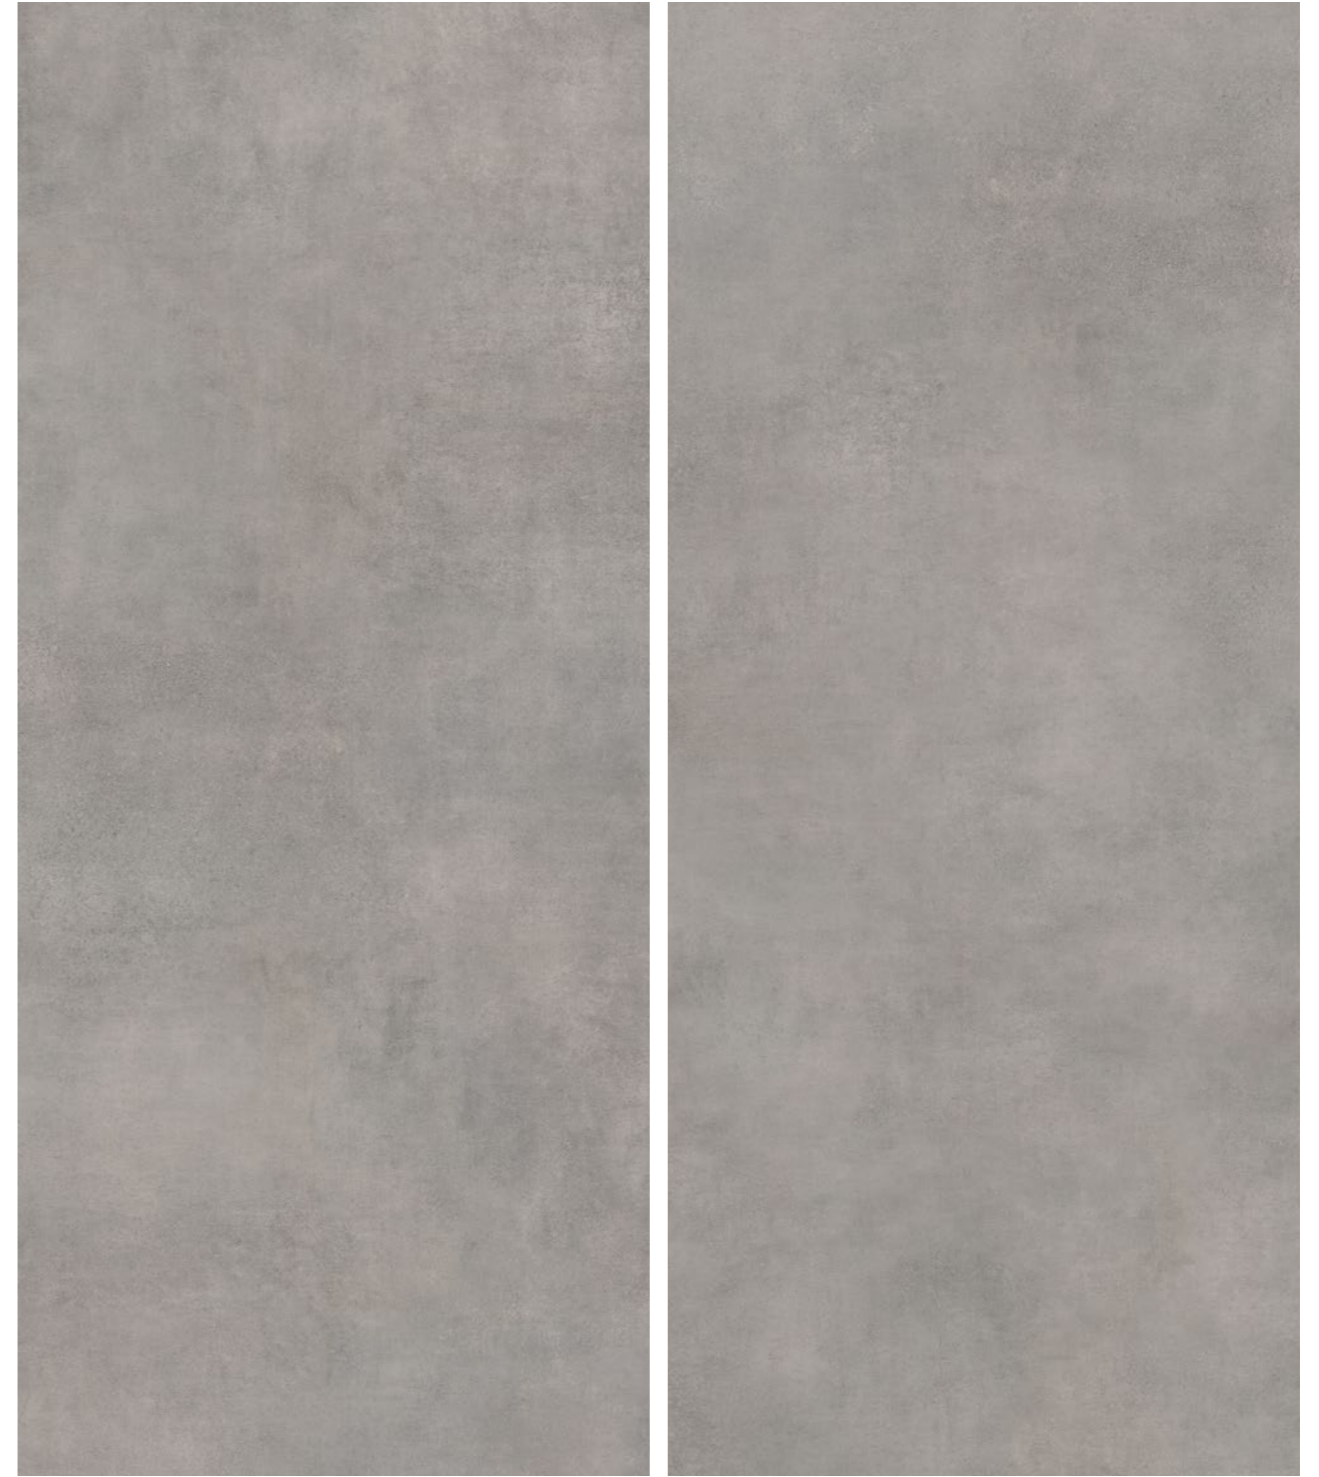

- matt surface   - rectified tile   - colour body   - frost resistance