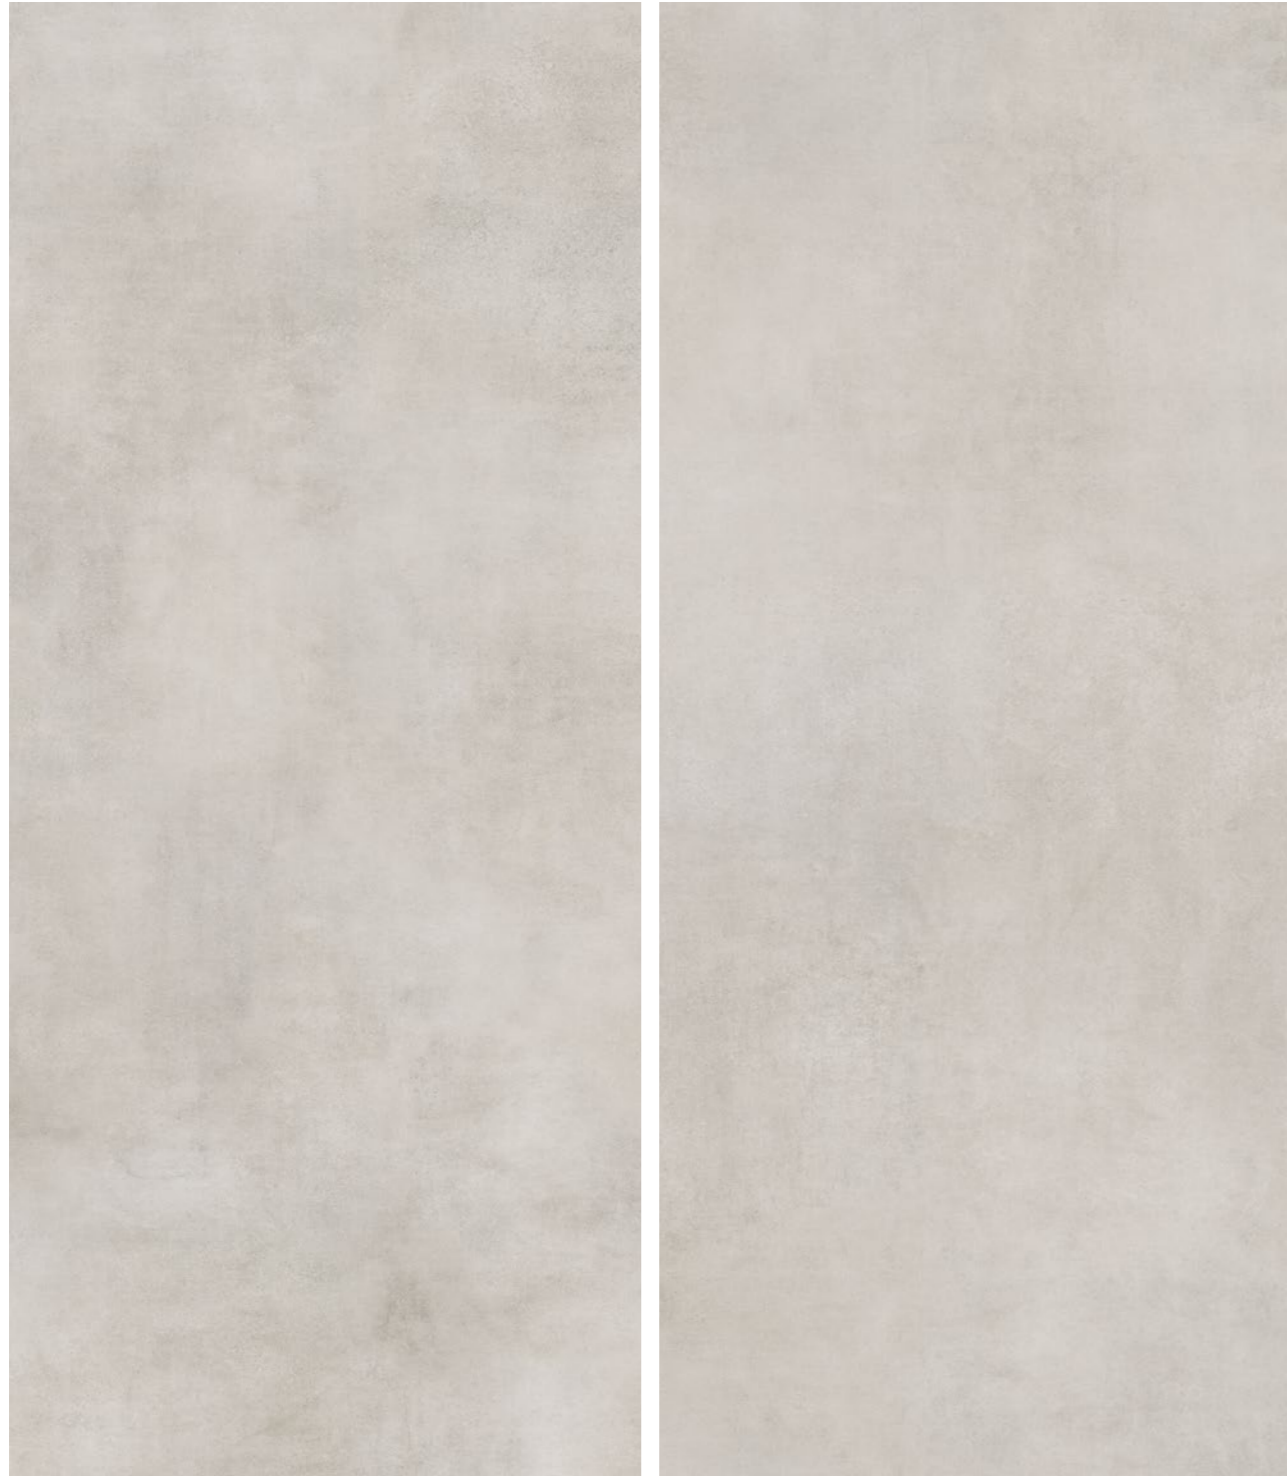

Concrete gris

matt

5903313324922

119,7x279,7