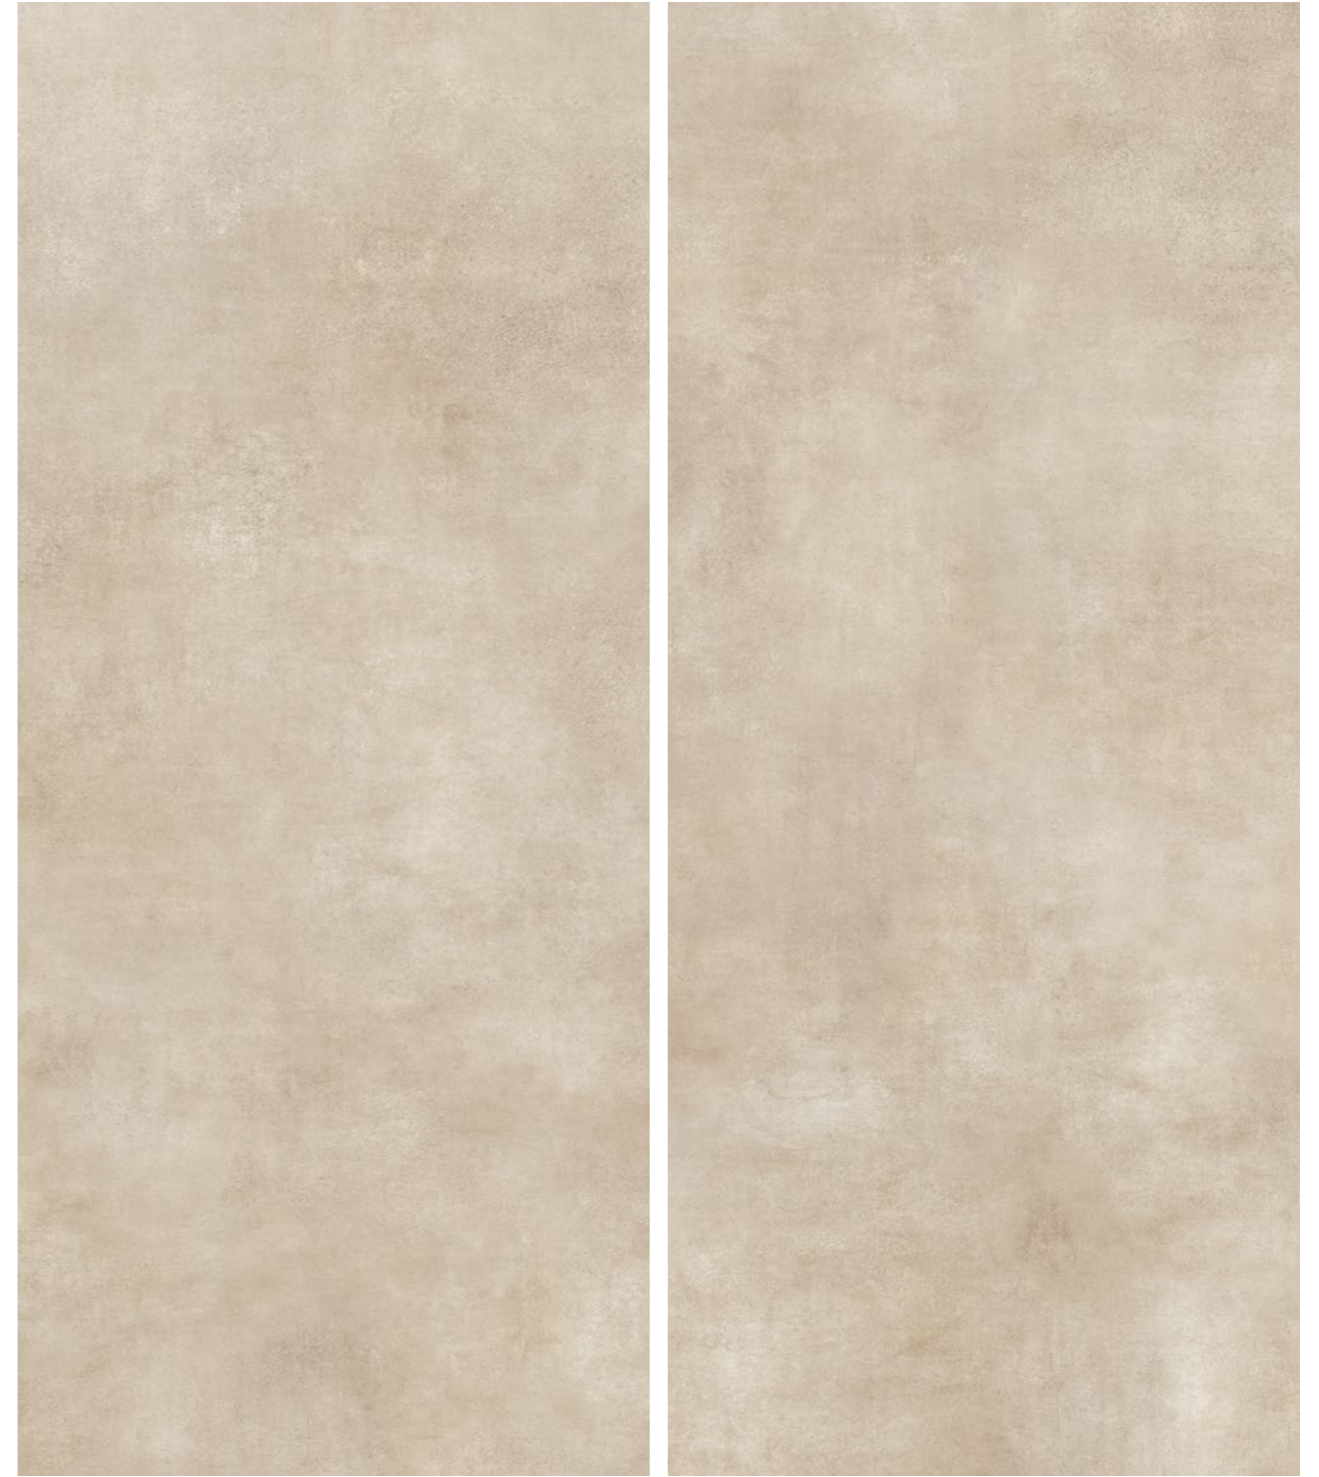

R10 | PEI ●●●●

4 0,6 cm