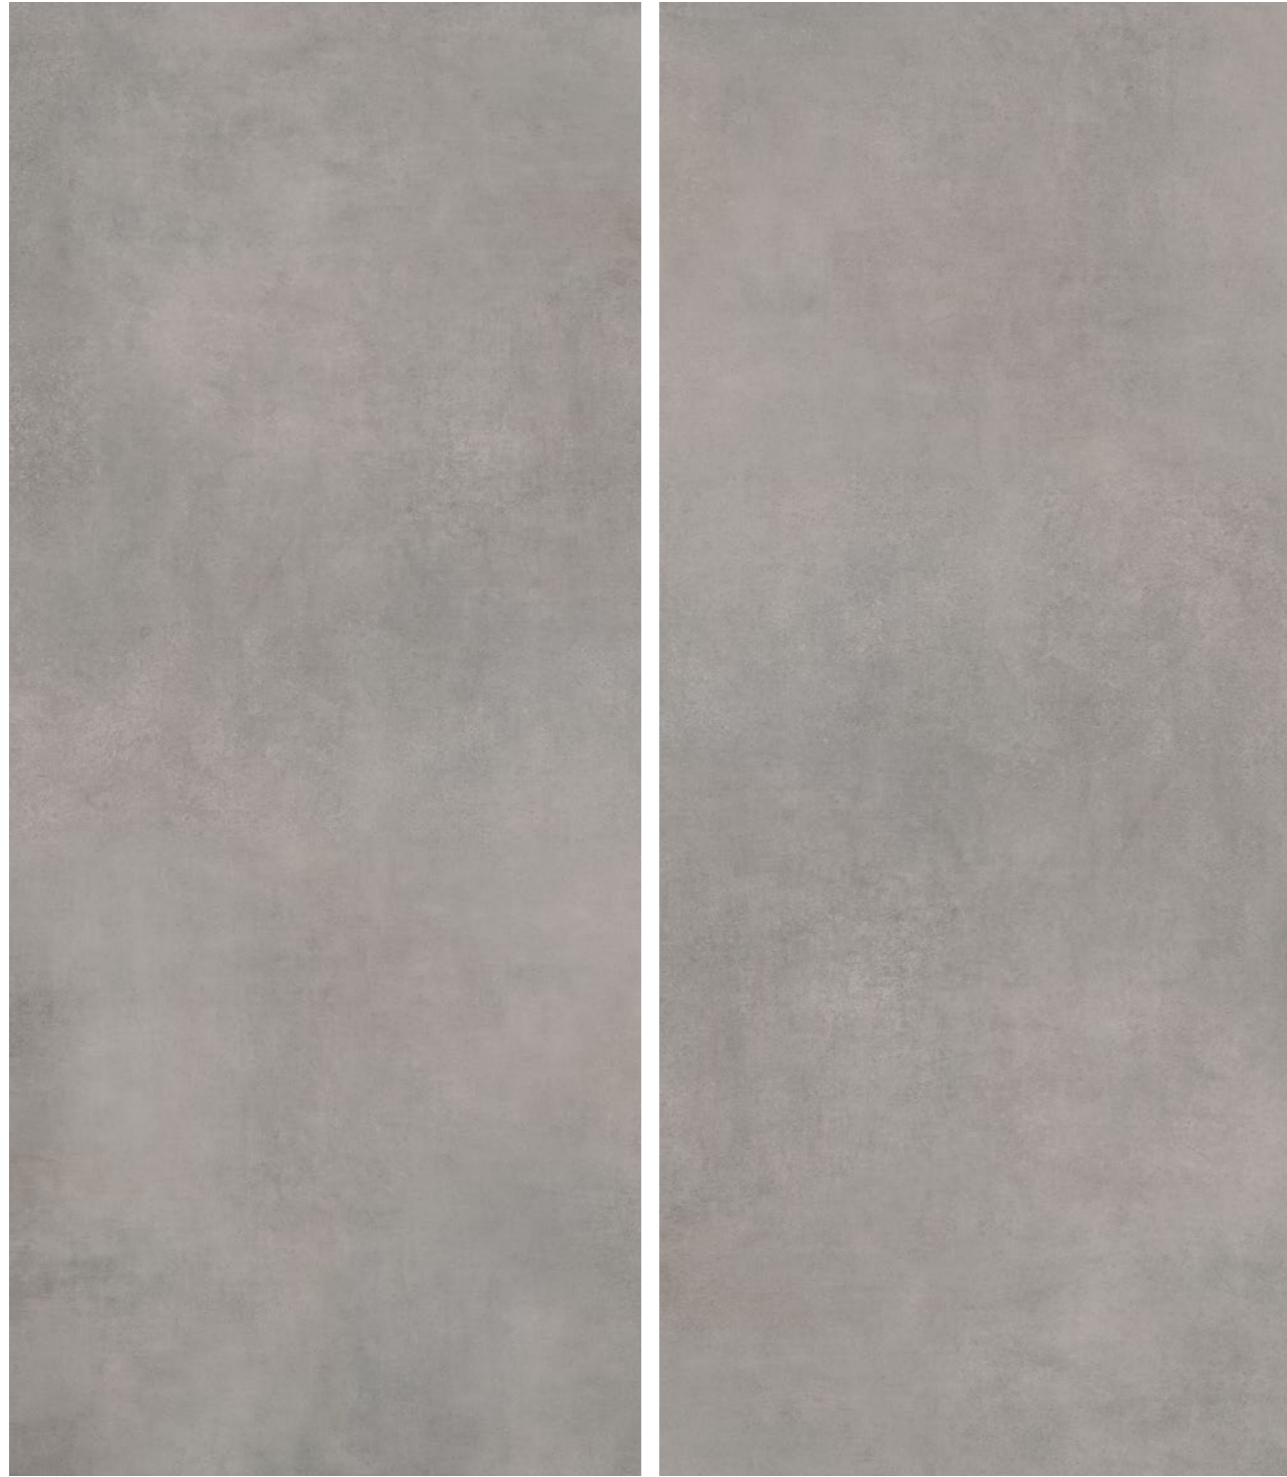

Concrete graphite

matt

5903313325004

119,7×279,7

- floor tile   - wall tile   - number of graphic patterns   - tile thickness   - R10 - non-slip qualities

R10 | PEI ●●●●○

4 0,6 cm