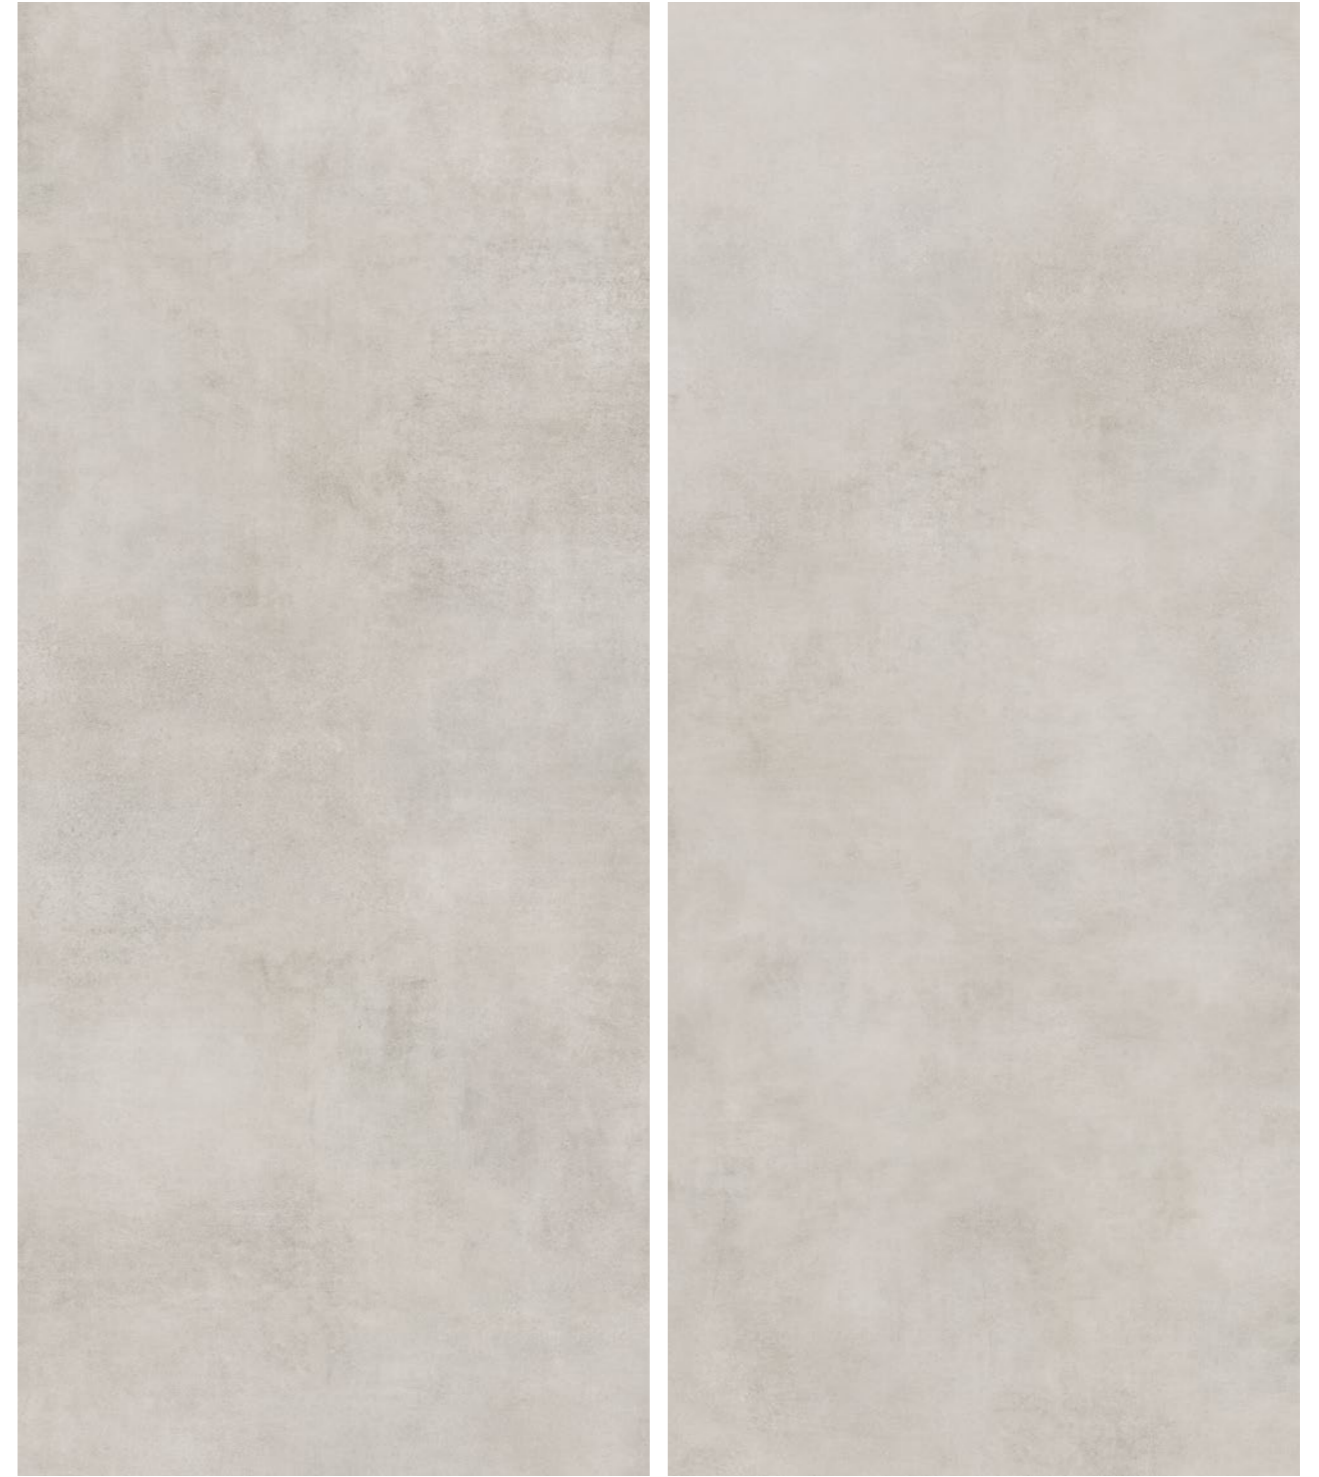

R10 | PEI ●●●●

4 0,6 cm