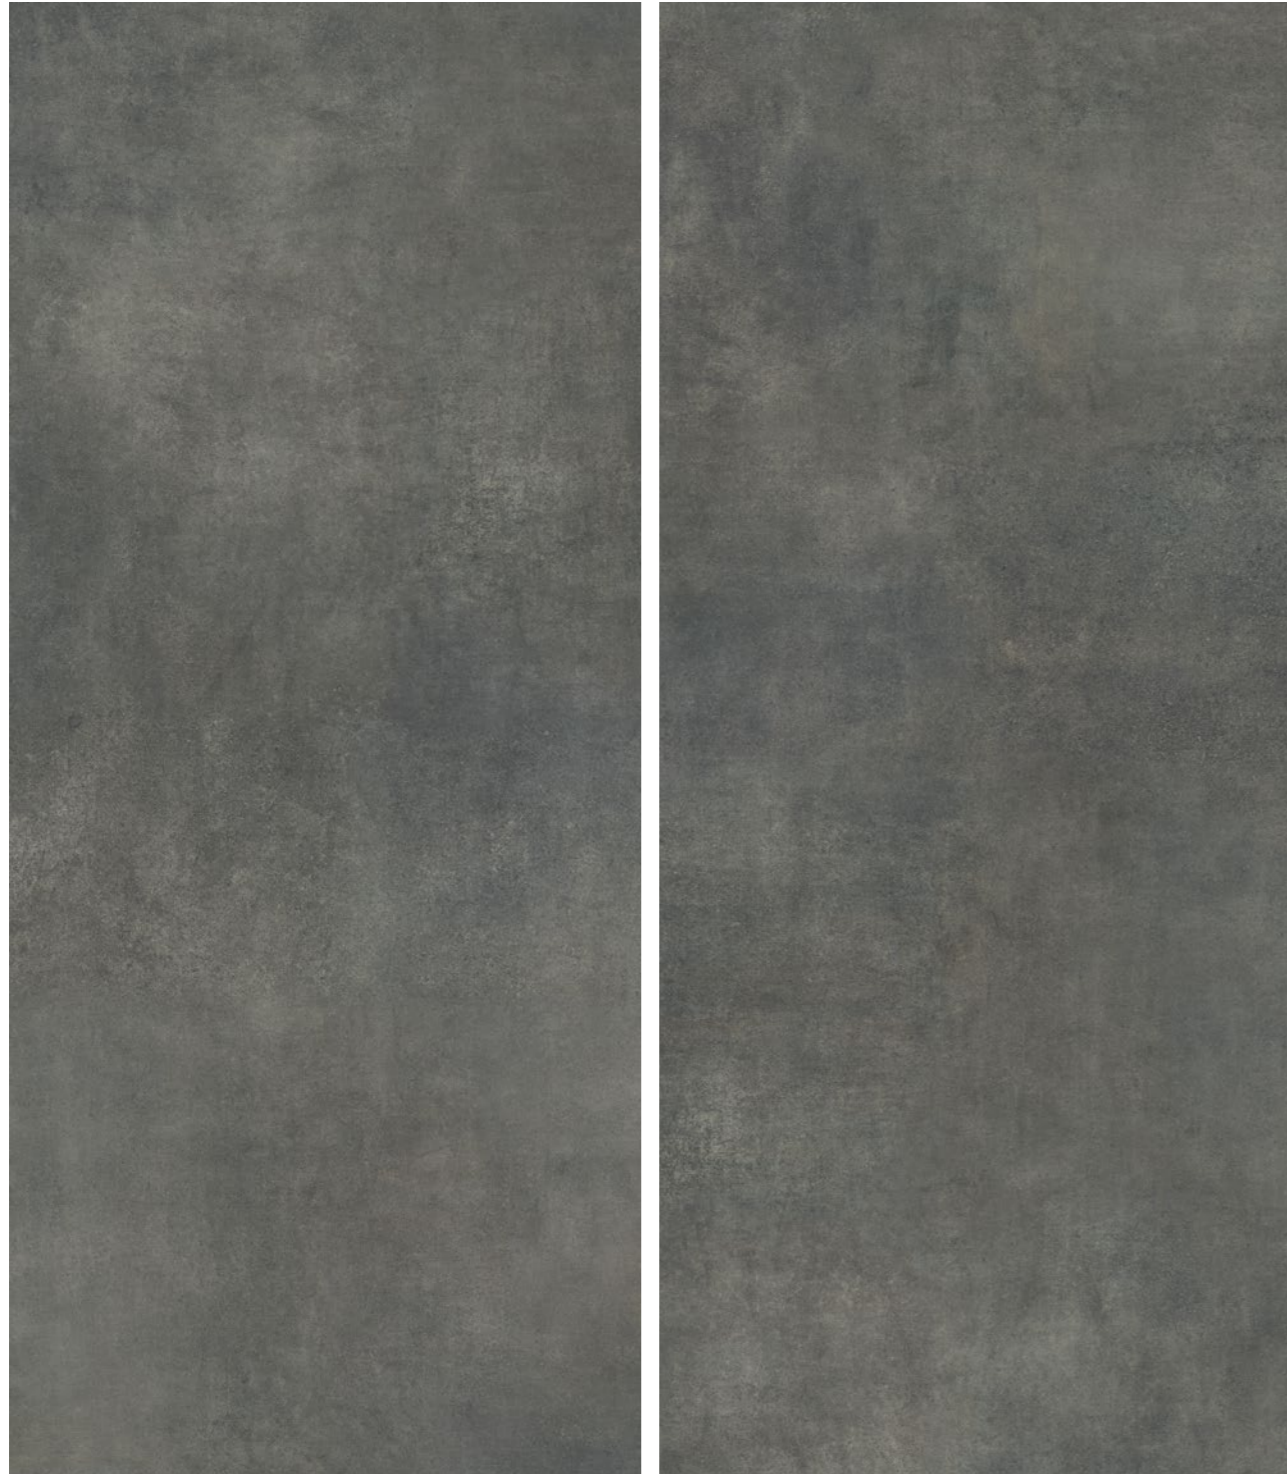

Concrete anthracite

matt

5903313325042

119,7x279,7

- floor tile
- wall tile
- number of graphic patterns
- tile thickness
- non-slip qualities

R10 | PEI ●●●●○

4 0,6 cm