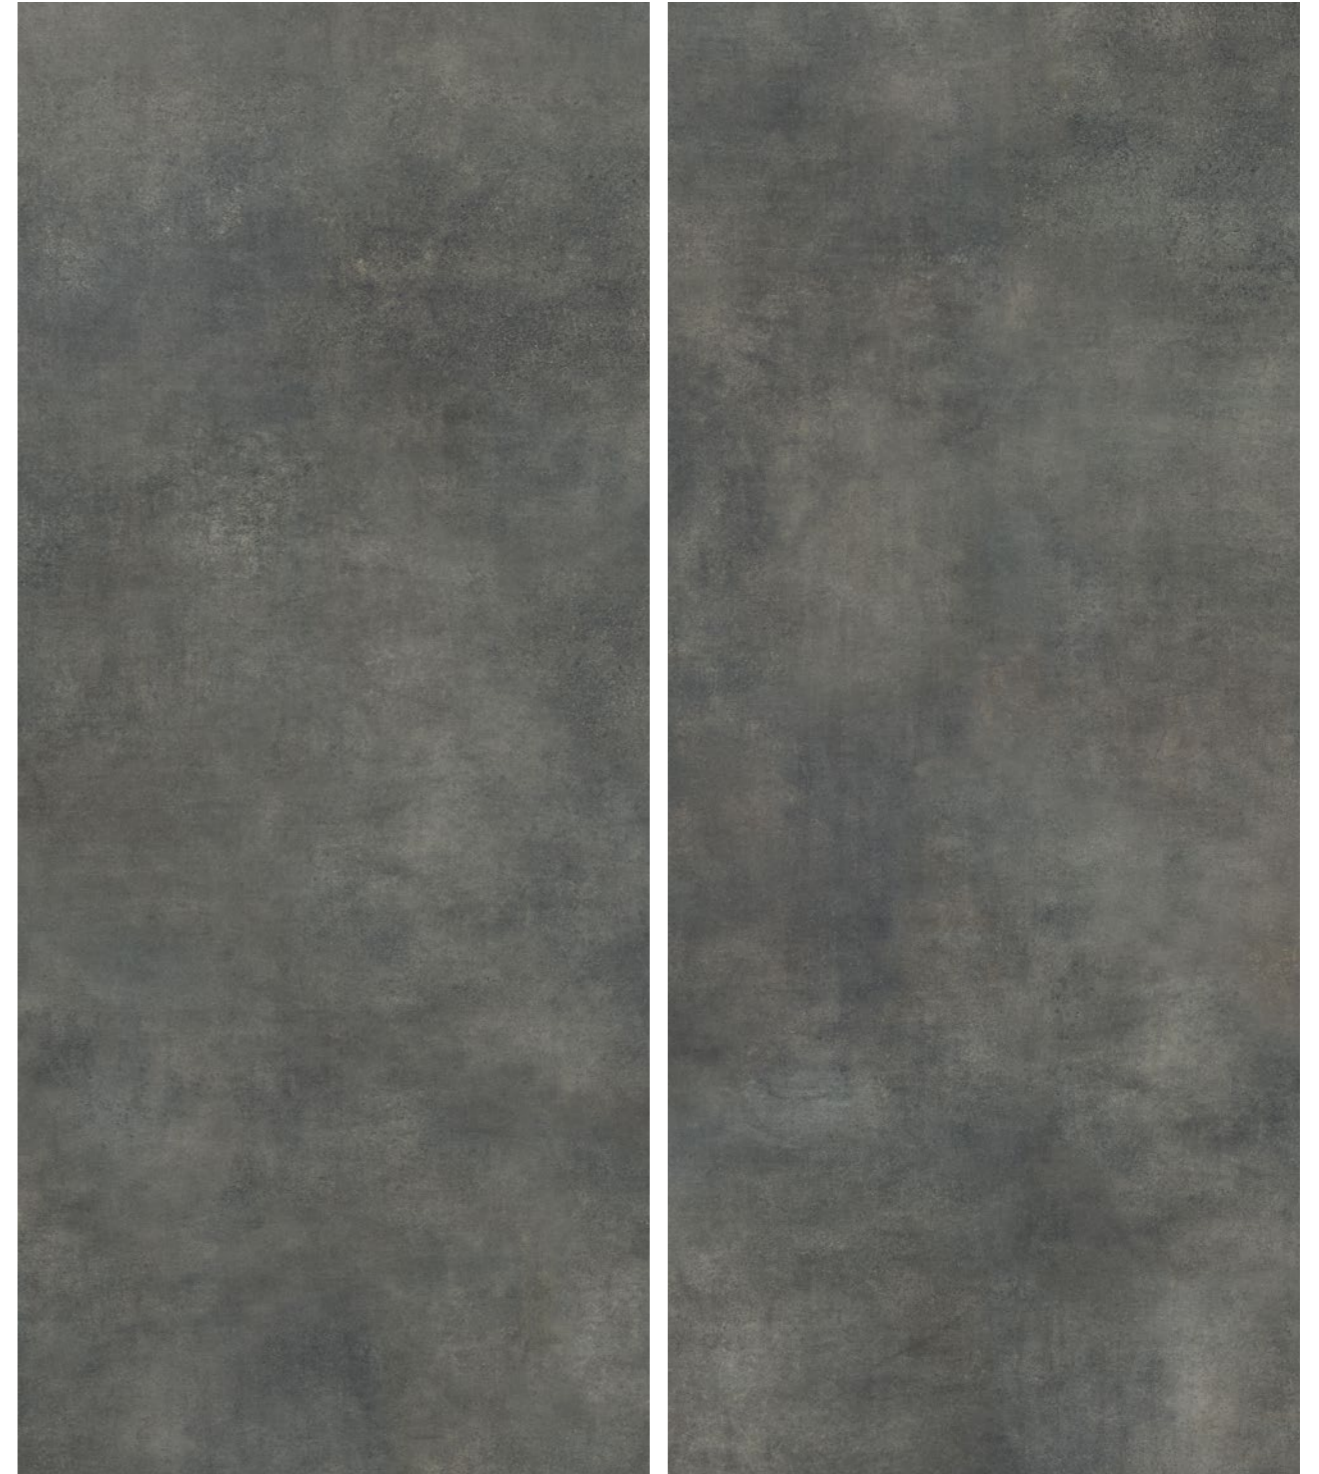

- matt surface
- rectified tile
- colour body
- frost resistance