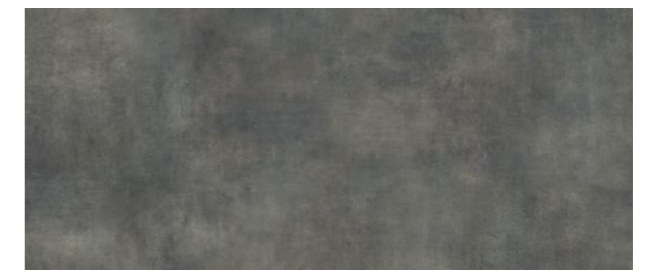

Thanks to the cool and minimalistic look of the tiles emulating concrete, you will add a unique expression to your original design in the spirit of modern interior trends.

Concrete gris 120x280

/ gris

Contrary to traditional concrete, which tends to wear out over time, gres tiles do not require impregnation. They present themselves perfectly on floors and walls in the bathroom, living room or bedroom.

Concrete anthracite 120x280

/ anthracite

Uniform surfaces created with tiles from the Concrete collection can be accented by black, graphite and chrome, thus adding a distinct elegance to the whole design. The grays will create a background that enhances the feeling of spaciousness.