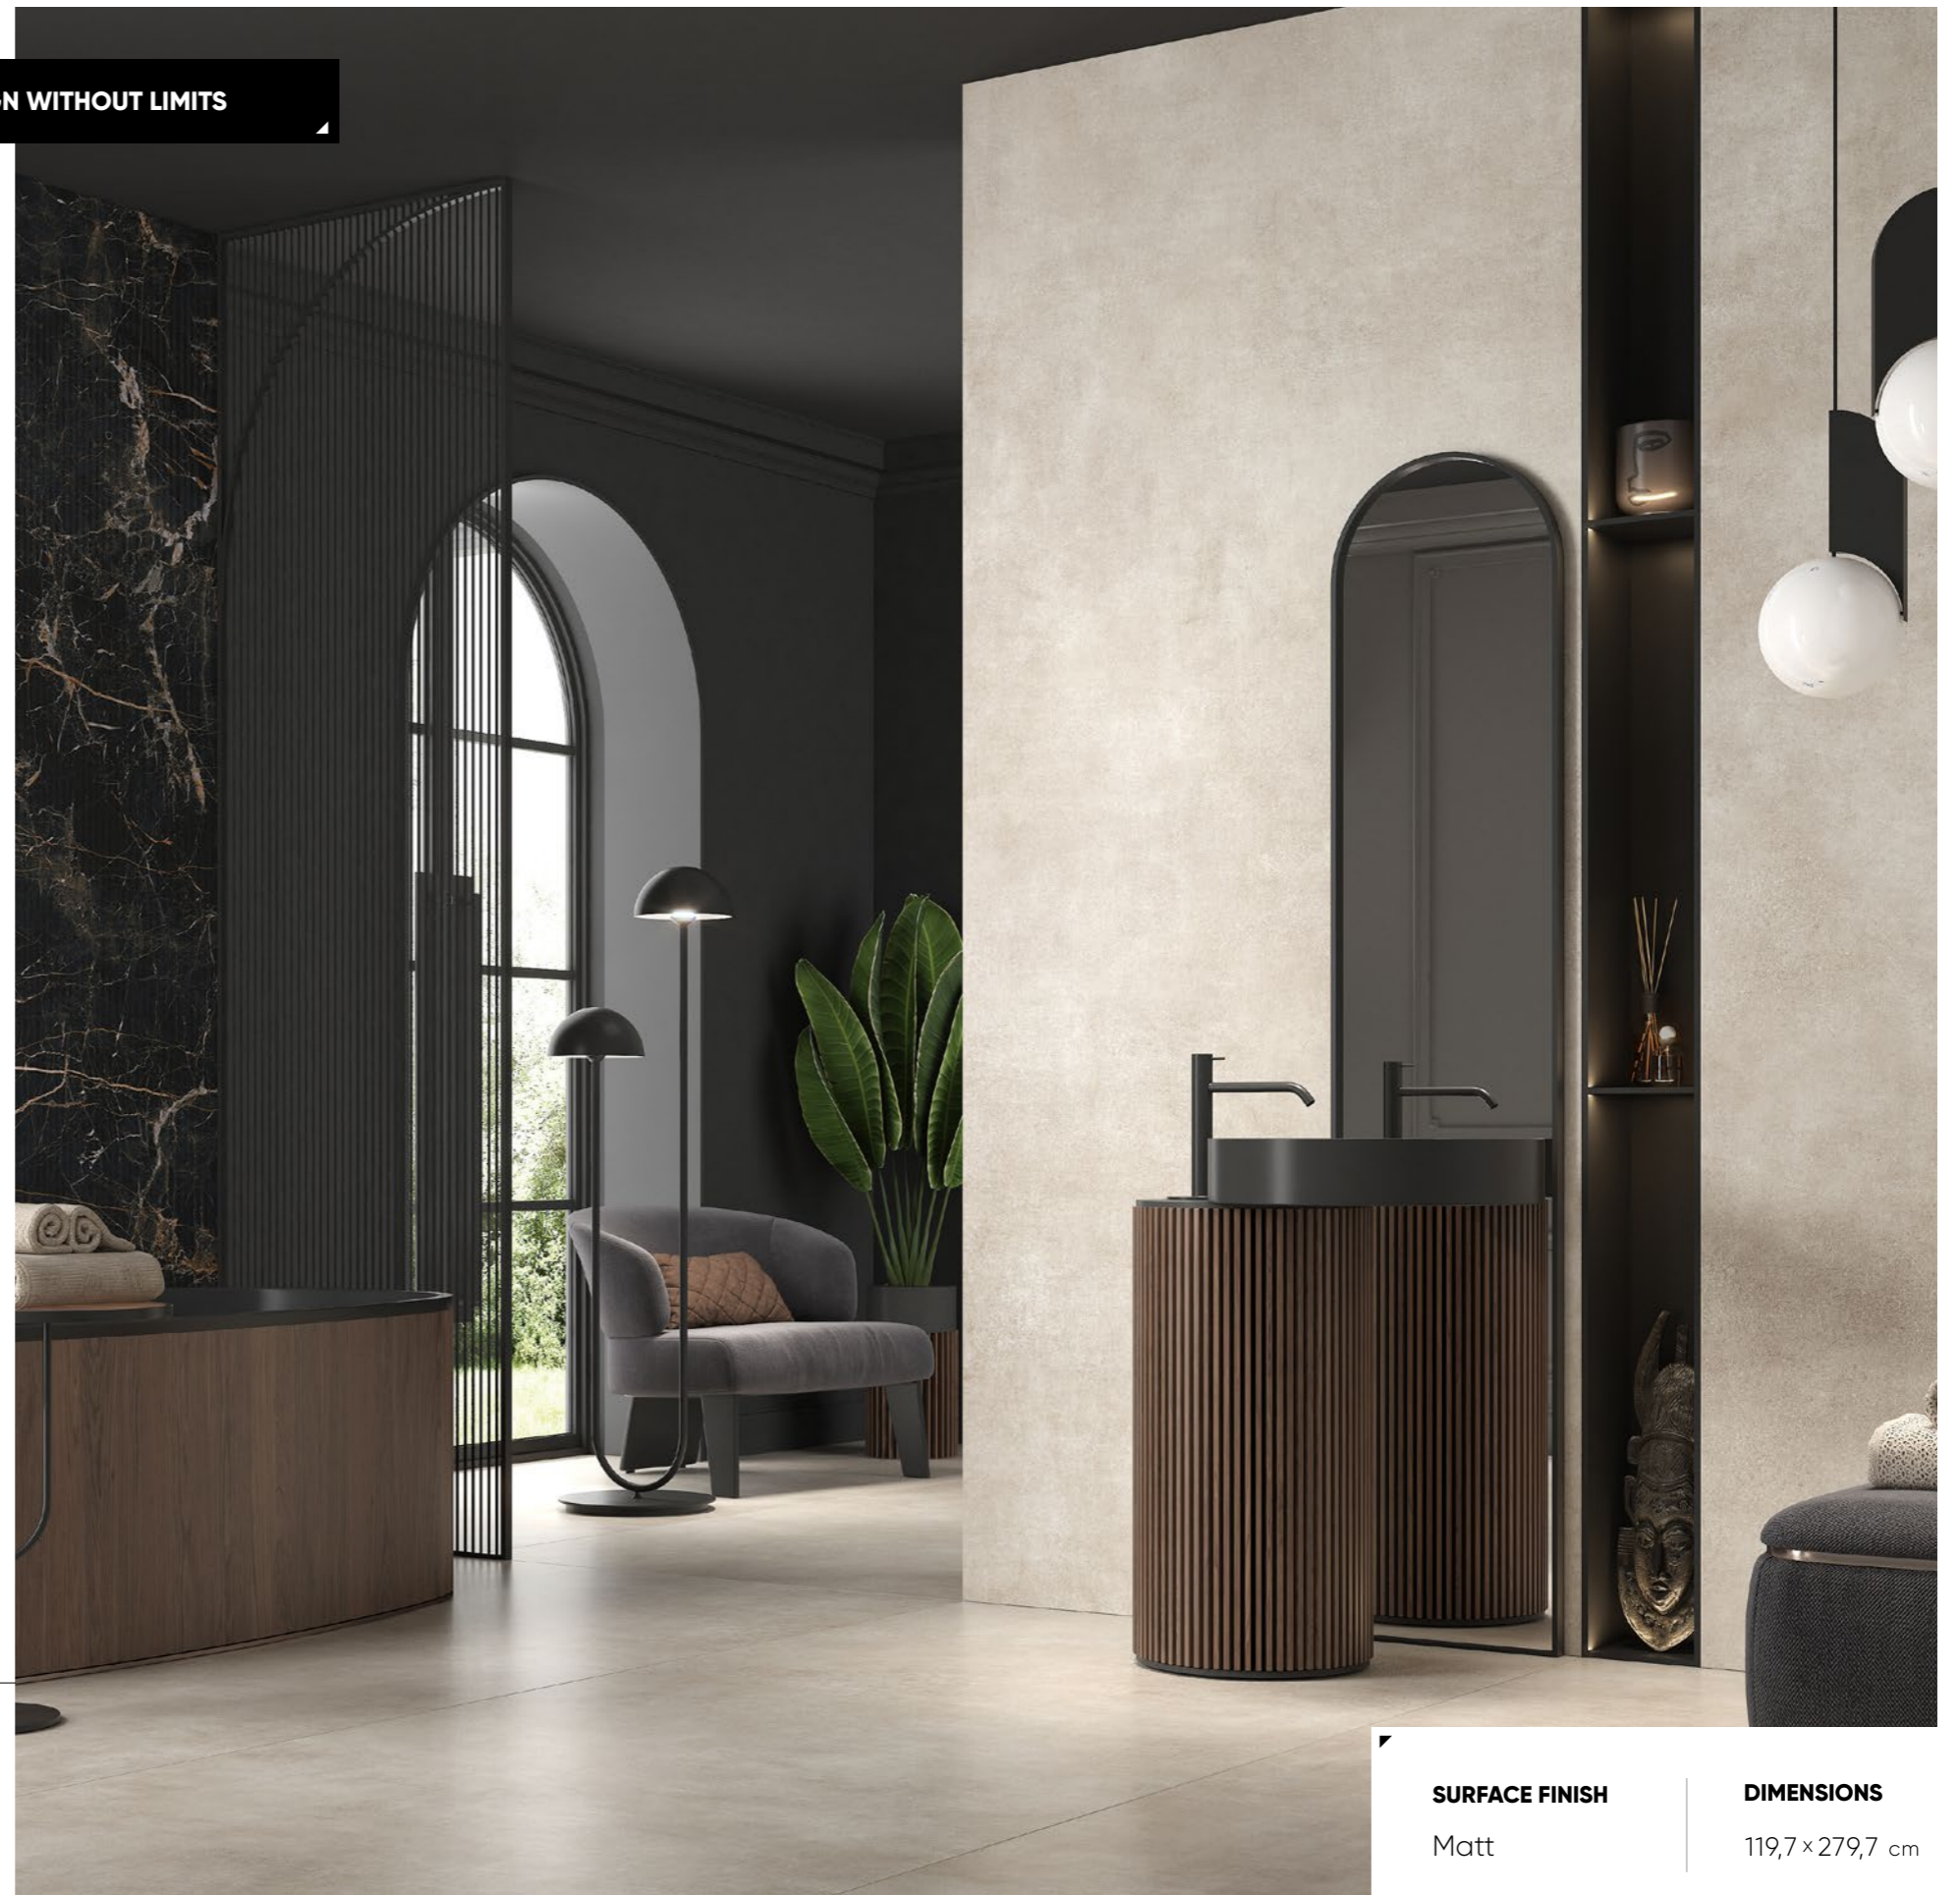

CONCRETE

collection

The Concrete collection is the essence of simplicity and elegance. The combination of concrete with impressive dimensions will allow you to create a minimalistic design which will be a perfect backdrop for designer furniture and functional accessories in day to day living areas and bathrooms just alike.

AVAILABLE COLOURS

DESIGN WITHOUT LIMITS

SURFACE FINISH

Matt

DIMENSIONS

119,7×279,7 cm

Concrete beige 120x280

/ beige

Thanks to the cool and minimalistic look of the tiles emulating concrete, you will add a unique expression to your original design in the spirit of modern interior trends.

Concrete gris 120x280

/ gris

Contrary to traditional concrete, which tends to wear out over time, gres tiles do not require impregnation. They present themselves perfectly on floors and walls in the bathroom, living room or bedroom.