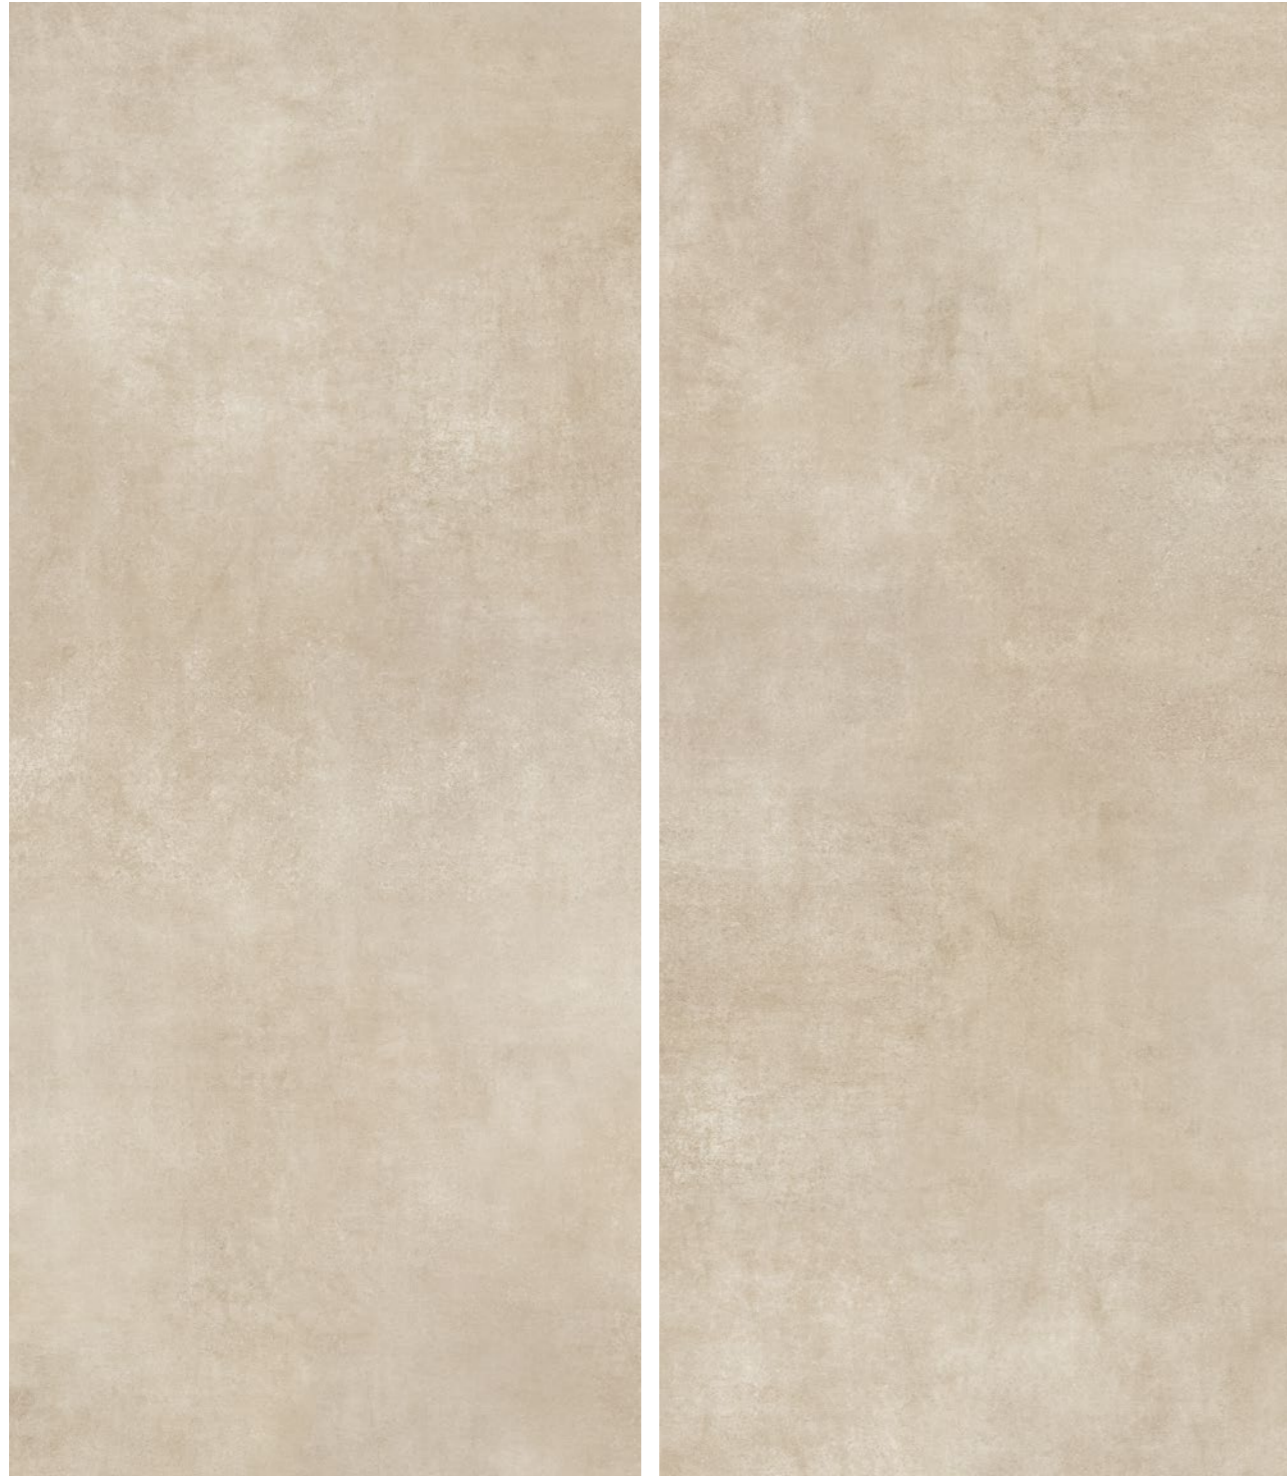

Concrete beige

matt

5903313324960

119,7x279,7