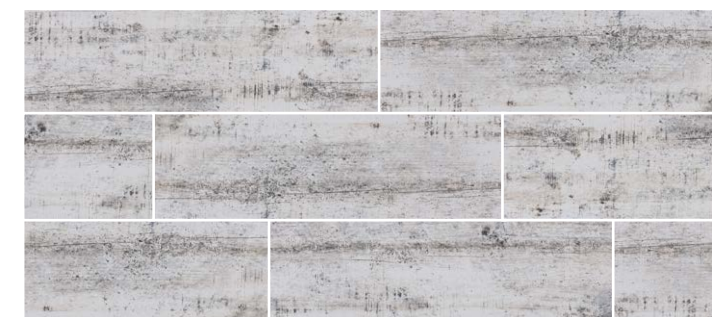

0,8
R9
5
10

0,8
R9
4
10

0,8
R9
3
10

Packaging

Dimensions [cm]	17,5x60x0,8
Pieces in the box	10
m² in the box	1,05
Box weight [kg]	19,5

✦ - tile thickness   ✦^{R9} - non-slip qualities   ✦ - abrasion class   ✦¹⁰ - number of graphic patterns