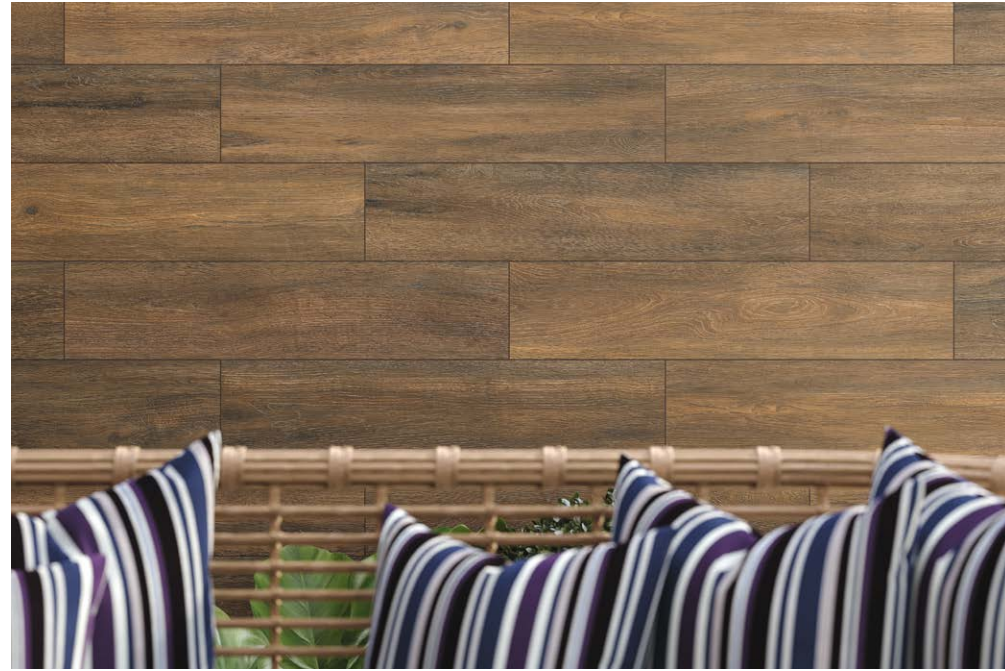

17,5 x 80

Nature inspired design

AVIONA

The wood-like tiles form the Aviona collection flawlessly resemble real wood, reflecting its original color, grain, knotting and texture. They will present themselves remarkably in classic, modern, Scandinavian or rustic designs.

 - wall tile
  - floor tile
  - frost resistance
  - clinker tile
  - calibrated

WALL / FLOOR
AVIONA-SABBIA 17,5x80

WALL
AVIONA BIANCO 17,5x80
RAPID BROWN 60x60
FLOOR
AVIONA BIANCO 17,5x80

WALL
RAPID BROWN 7.4x30
FLOOR
AVIONA BEIGE 17.5x80