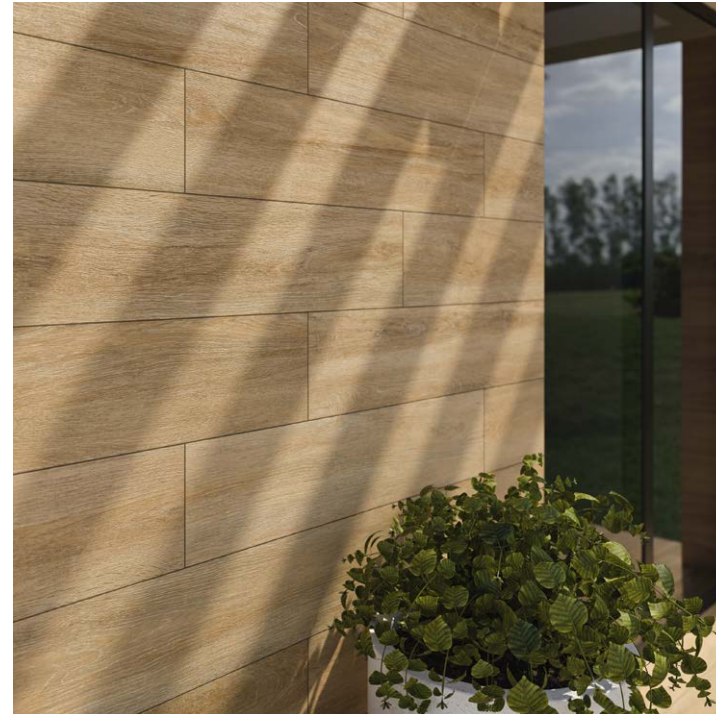

17,5 x 80

Nature inspired design

AVIONA

The wood-like tiles form the Aviona collection flawlessly resemble real wood, reflecting its original color, grain, knotting and texture. They will present themselves remarkably in classic, modern, Scandinavian or rustic designs.

 - wall tile
  - floor tile
  - frost resistance
  - clinker tile
  - calibrated

WALL / FLOOR
AVIONA-SABBIA 17,5x80

WALL
AVIONA BIANCO 17,5x80
RAPID BROWN 60x60
FLOOR
AVIONA BIANCO 17,5x80

WALL
RAPID BROWN 7.4x30
FLOOR
AVIONA BEIGE 17.5x80