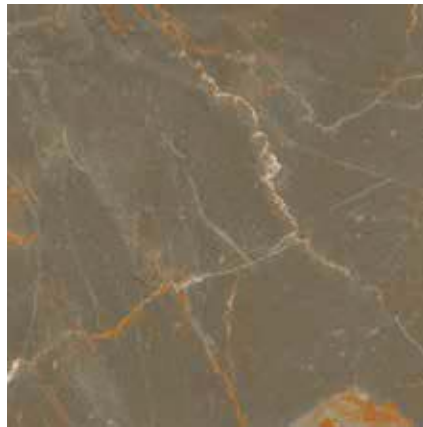

# Riscal / New collection

Porcelánico / Porcelain tiles

Riscal Brown Natural  
80 x 160 cm.

P8016R

Riscal Brown Natural  
60 x 60 cm. Rect.

PR6060R

Riscal Brown Natural  
80 x 80 cm.

PR8080R