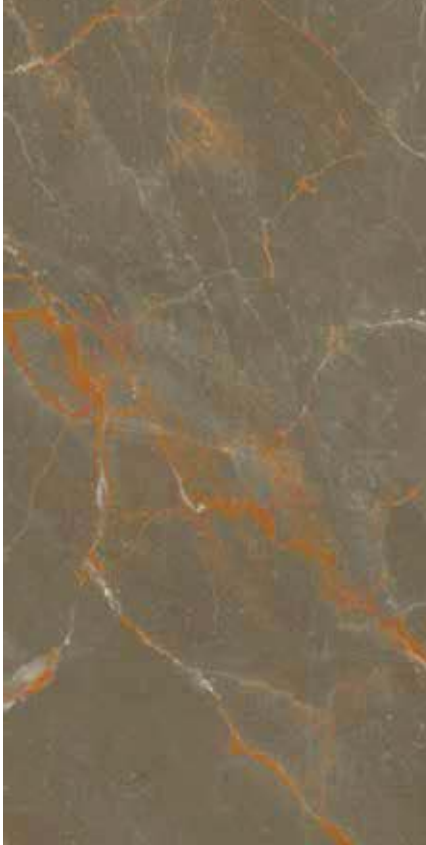

# Riscal / New collection

Porcelánico / Porcelain tiles

Riscal Brown Natural  
80 x 160 cm.

P8016R

Riscal Brown Natural  
60 x 60 cm. Rect.

PR6060R

Riscal Brown Natural  
80 x 80 cm.

PR8080R