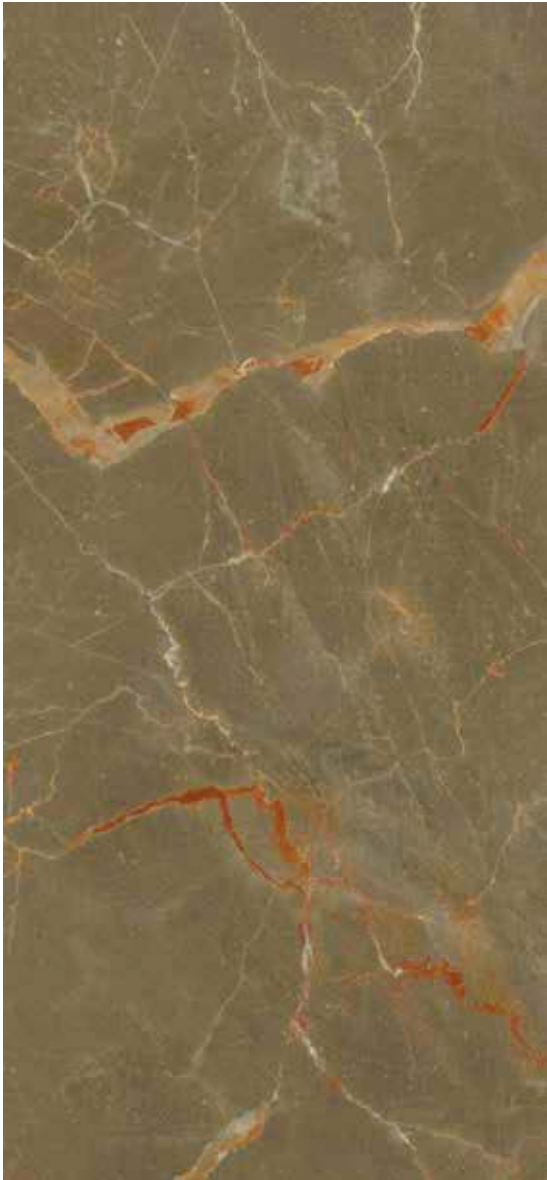

# Riscal / New collection

Porcelánico / Porcelain tiles

**B|PLUS**  
LARGE SIZE SURFACES

Riscal Brown Pulido  
260 x 120 cm.

BP2612RP

Riscal Brown Pulido  
60 x 60 cm. Rect. PR6060GRP

Riscal Brown Pulido  
60 x 120 cm.