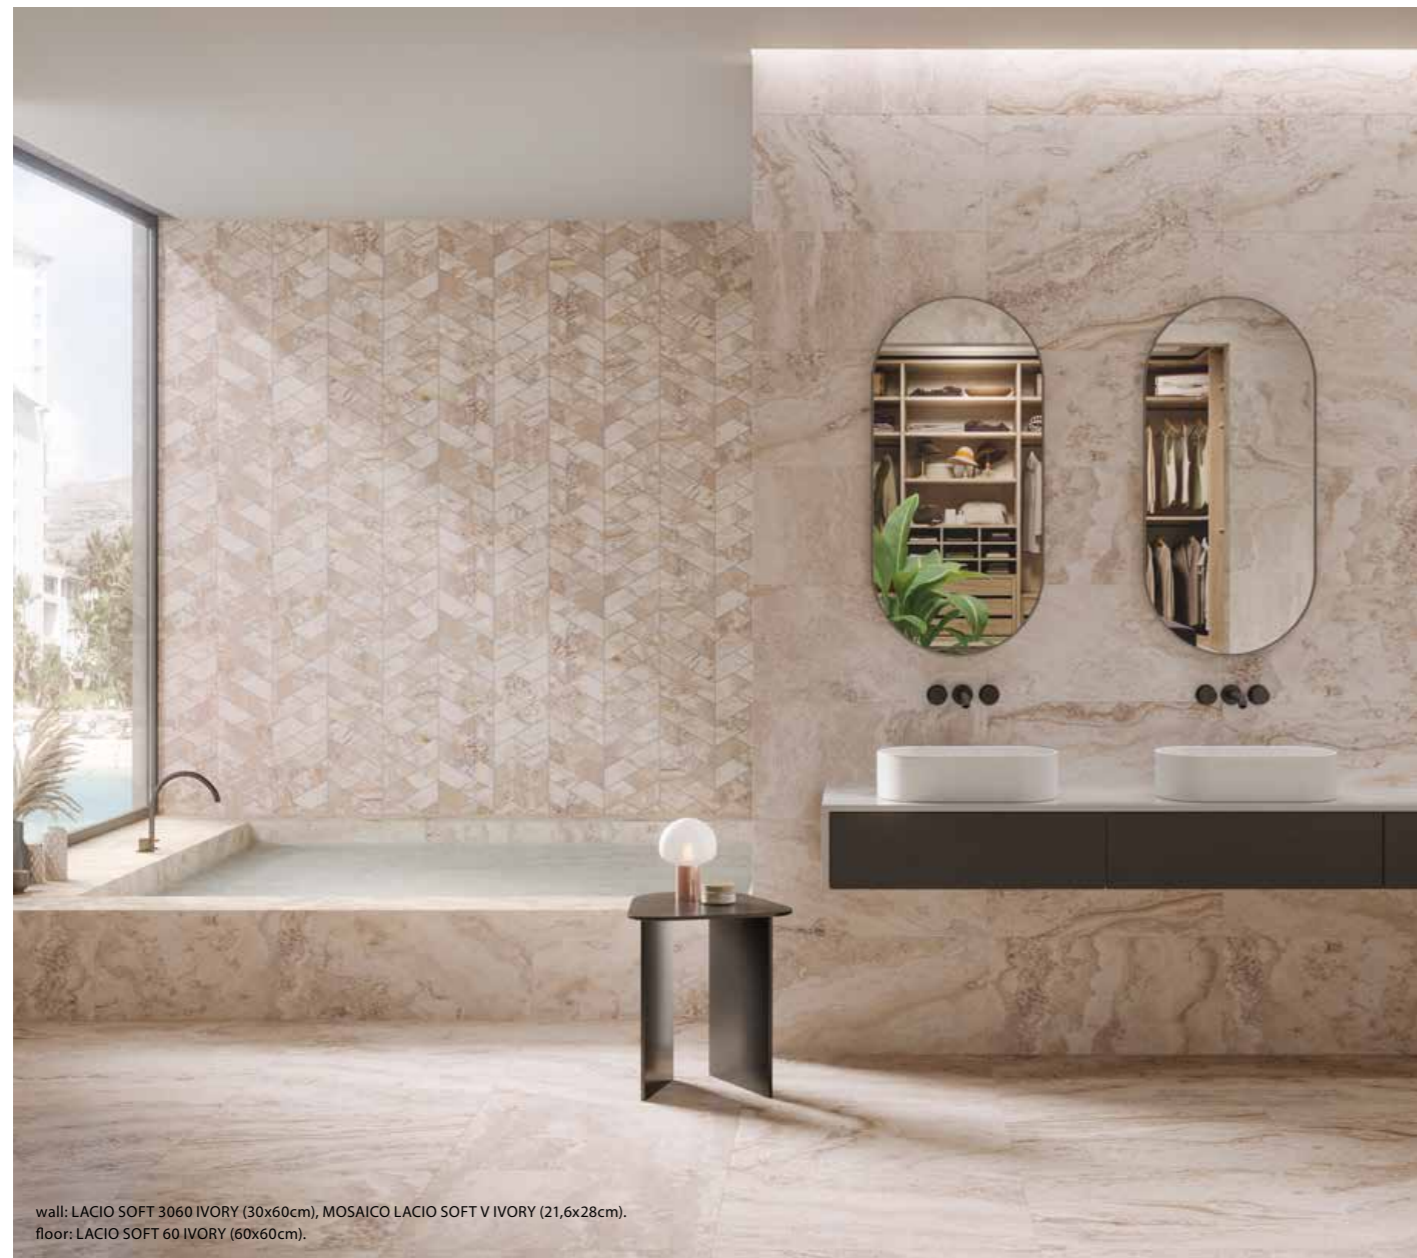

wall: LACIO SOFT 3060 IVORY (30x60cm), MOSAICO LACIO SOFT V IVORY (21,6x28cm).
floor: LACIO SOFT 60 IVORY (60x60cm).