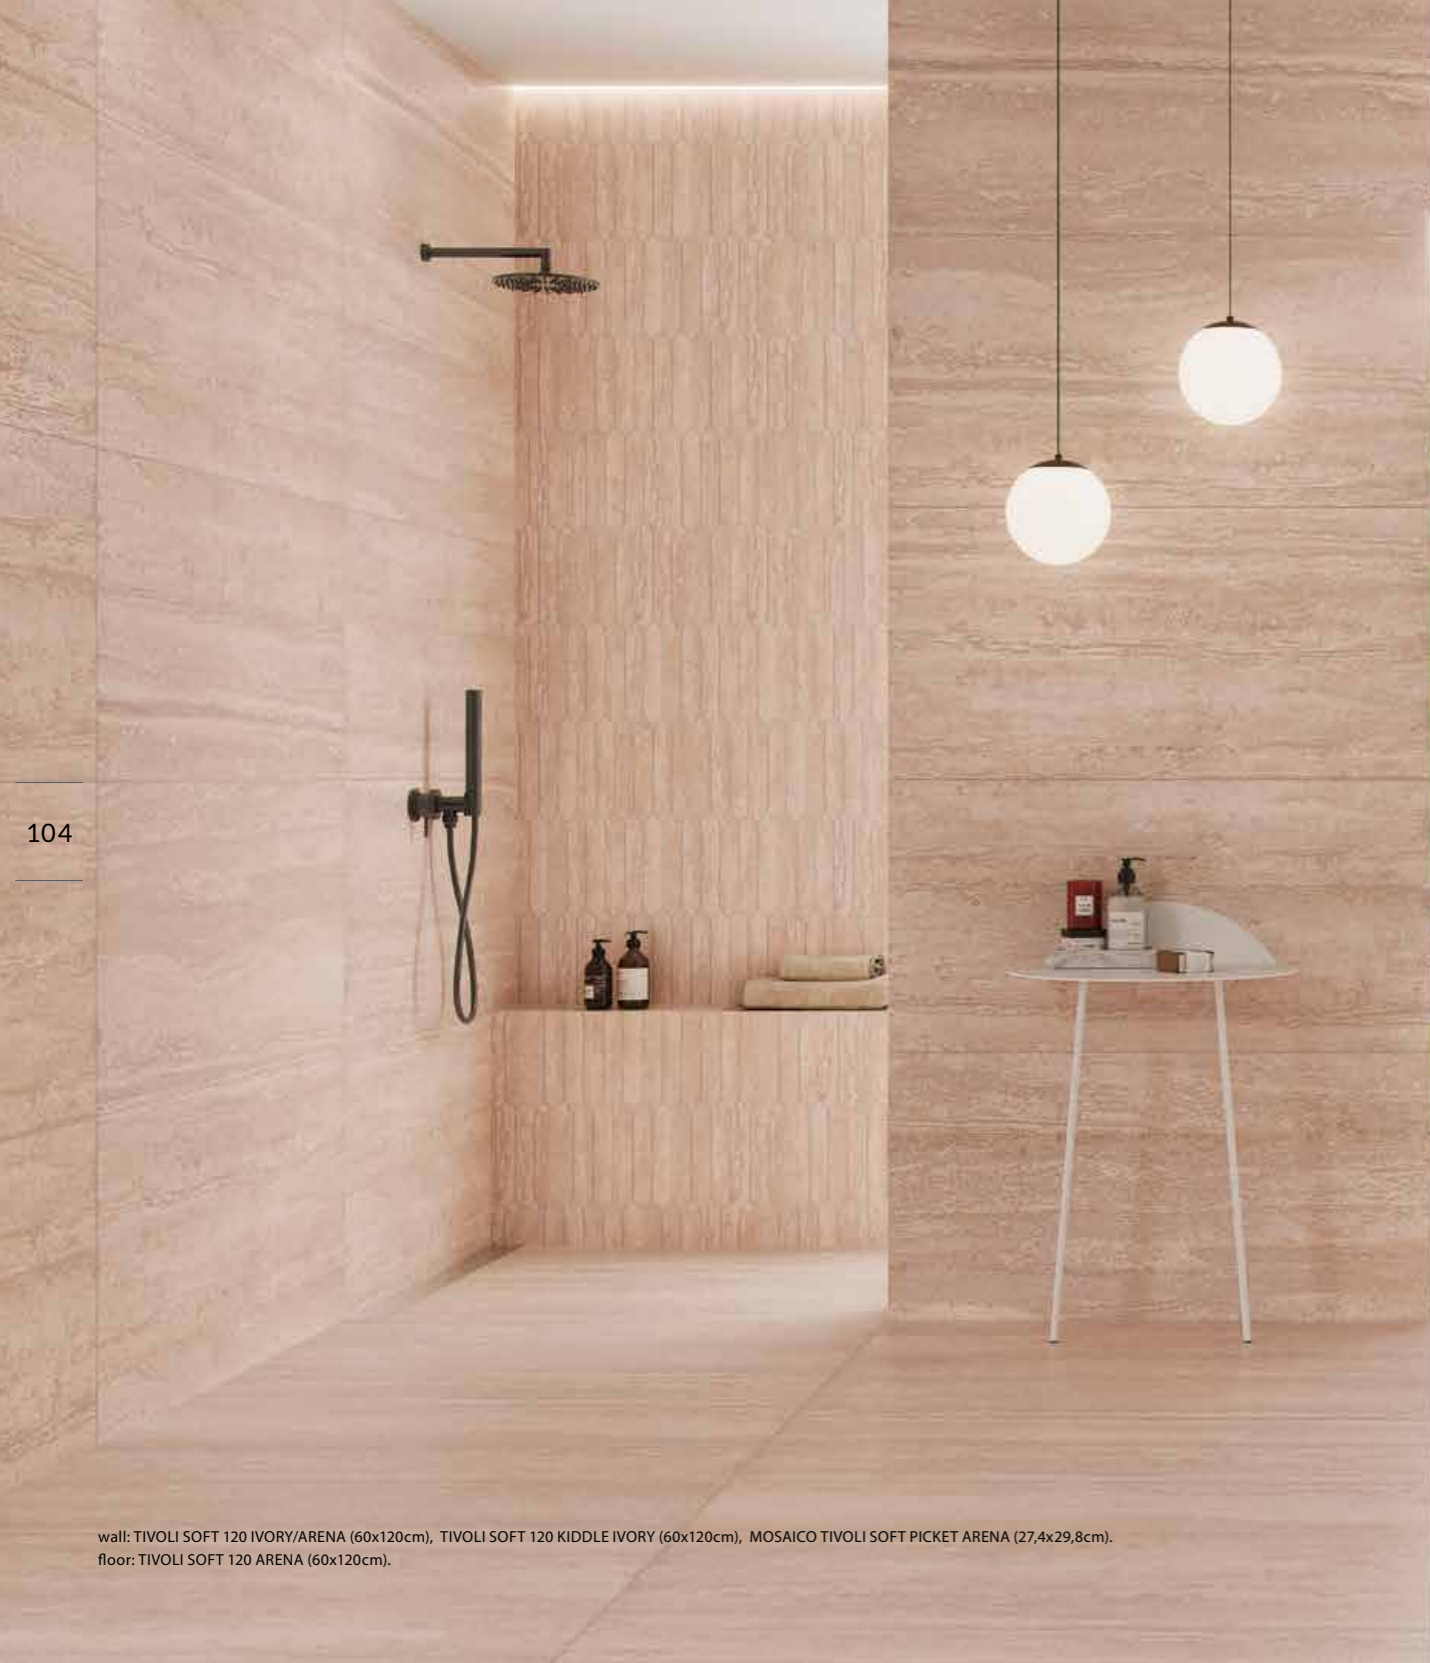

TIVOLI SOFT 120 KIDDLE | 60x120 cm | B80
 Cuatro piezas diferentes. Unidad de venta: 1 caja. - Four different pieces. Sales unit: 1 box.

ARENA

IVORY

TIVOLI SOFT 120 ARENA (60x120cm).

wall: TIVOLI SOFT 120 IVORY/ARENA (60x120cm), TIVOLI SOFT 120 KIDDLE IVORY (60x120cm), MOSAICO TIVOLI SOFT PICKET ARENA (27,4x29,8cm).
 floor: TIVOLI SOFT 120 ARENA (60x120cm).

3D
feel
 technology
 MÁRMOL · MARBLE

TIVOLI
 vein cut

TIVOLI SOFT 120 KIDDLE IVORY (60x120cm).

wall: TIVOLI SOFT 120 ARENA (60x120cm),
TIVOLI SOFT 120 KIDDLE ARENA (60x120cm).

wall: TIVOLI SOFT 3060 IVORY/ARENA (30x60cm), MOSAICO TIVOLI SOFT 120 PICKET IVORY (27,4x29,8cm).
floor: TIVOLI SOFT 120 ARENA (60x120cm).