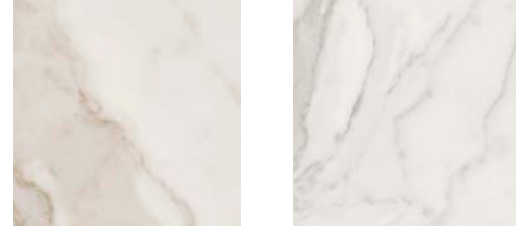

CALACATTA R120|R90|R3060 Rect.

| COLORES DISPONIBLES - AVAILABLE COLORS |

GOLD SILVER