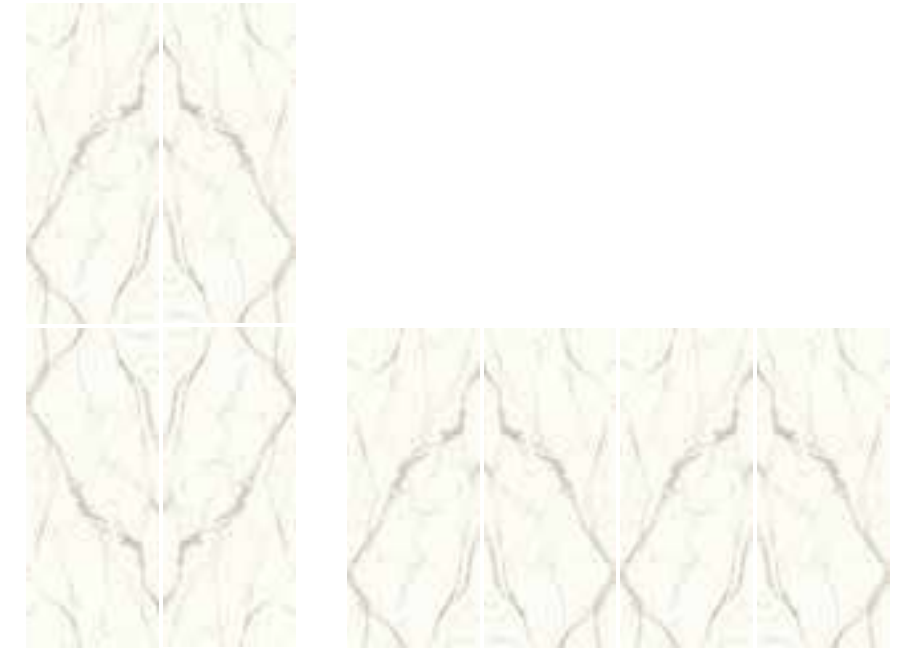

MARVEL SHINE

Bookmatch

Calacatta Prestigio 120x278 cm - 47 1/4"x109 1/2" ± 6 mm

Bookmatch A • Bookmatch B •

Recommended laying patterns / ■ Schemi di posa consigliati

Statuario Supremo 120x278 cm - 47 1/4"x109 1/2" ± 6 mm