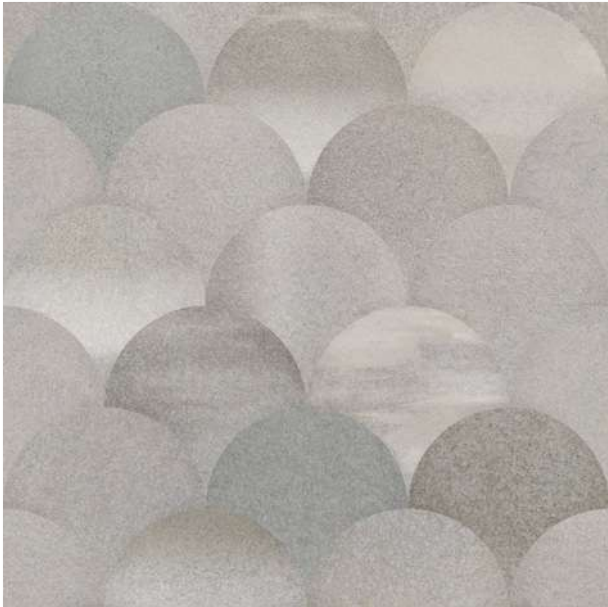

Moher-R Light Polished
R.053