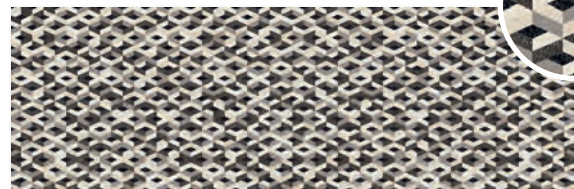

Cream-R Desert
R.025

Black-R Soot
R.025

Cream-R Zigzag
R.025

Black-R Braided
R.025

A light beige, marbled texture with subtle golden-brown veins and a slightly grainy surface.

**CREAM
DUNE**

A solid, dark charcoal grey color with a fine, uniform texture.

**BLACK
NIGHT**

A light beige, marbled texture with prominent white and cream-colored veining and a slightly grainy surface.

**CREAM
BEACH**

A dark charcoal grey color with a complex, textured pattern of dark brown and black irregular shapes, resembling a stone or mineral surface.