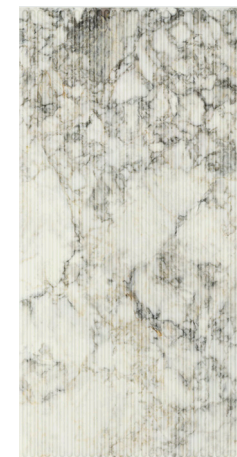

# VOLTERRA

120X278 - 120X120 - 60X120 / 48"X109,5 - 48"X48" - 24"X48"

   VOLTERRA WHITE POL RECT  
120X278 / 48"X109,5" R35/M

   VOLTERRA WHITE HONED RECT  
120X278 / 48"X109,5" L91/M

  VOLTERRA WHITE POL RECT  
120X120 / 48"X48" L97/M  
  VOLTERRA WHITE MATT RECT  
120X120 / 48"X48" L99/M

  VOLTERRA WHITE POL RECT  
60X120 / 24"X48" J89/M  
  VOLTERRA WHITE MATT RECT  
60X120 / 24"X48" J53/M

 STAVRO WHITE MATT RECT  
60X120 / 24"X48" L98/M

VOLTERRA WHITE POL RECT 60X120 / KINWOOD WALNUT RECT 120X280 / CHEVRON KINWOOD WALNUT 8,5X44