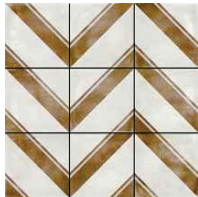

Bondi

Porcelain
Straight edge
Slight Variation
Pre-scored

Floor: Bondi Grey Dune Natural 59,2x59,2 cm

Skirtings | Rodapiés

Steps | Peldaños

Series	Format/Thickness	Unit	Boxes/Pallet	m²/Pallet	m³/Box	Pieces/Box	Kg/Pallet	Kg/Box
Bondi	59,2x59,2x0,96 cm	m²	36	50,472	1,402	4	1153	31,38
Bondi Rodapié	6x59,2 cm	pz	24	15,912	0,663	14	356	13,89