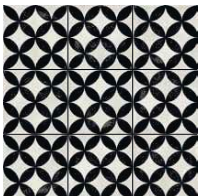

Bondi

Porcelain
Straight edge
Slight Variation
Pre-scored

Floor: Bondi Grey Dune Natural 59,2x59,2 cm

Skirtings | Rodapiés

Steps | Peldaños

Series	Format/Thickness	Unit	Boxes/Pallet	m²/Pallet	m³/Box	Pieces/Box	Kg/Pallet	Kg/Box
Bondi	59,2x59,2x0,96 cm	m²	36	50,472	1,402	4	1153	31,38
Bondi Rodapié	6x59,2 cm	pz	24	15,912	0,663	14	356	13,89