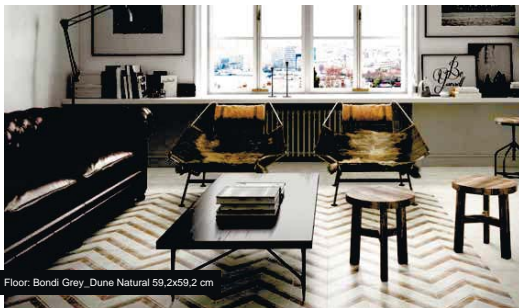

Bondi

Porcelain
Straight edge
Slight Variation
Pre-scored

Floor: Bondi Grey Dune Natural 59,2x59,2 cm

Skirtings | Rodapiés

Steps | Peldaños

Series	Format/Thickness	Unit	Boxes/Pallet	m²/Pallet	m³/Box	Pieces/Box	Kg/Pallet	Kg/Box
Bondi	59,2x59,2x0,96 cm	m²	36	50,472	1,402	4	1153	31,38
Bondi Rodapié	6x59,2 cm	pz	24	15,912	0,663	14	356	13,89