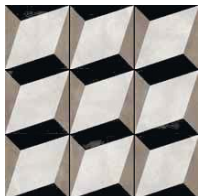

Bondi

Porcelain
Straight edge
Slight Variation
Pre-scored

Floor: Bondi Grey Dune Natural 59,2x59,2 cm

Skirtings | Rodapiés

Steps | Peldaños

Series	Format/Thickness	Unit	Boxes/Pallet	m²/Pallet	m³/Box	Pieces/Box	Kg/Pallet	Kg/Box
Bondi	59,2x59,2x0,96 cm	m²	36	50,472	1,402	4	1153	31,38
Bondi Rodapié	6x59,2 cm	pz	24	15,912	0,663	14	356	13,89