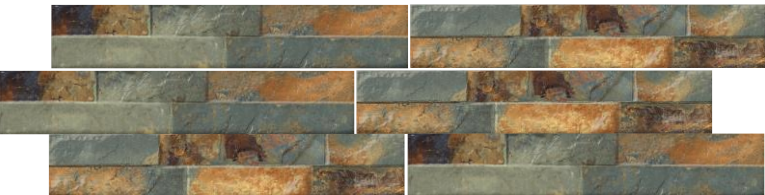

ALMERA  
CERAMICA

ORDINO

HE WHO HOLDS  
THE KEY  
CAN OPEN ANY  
HEART

THE  
BIG  
SLEEP

THE BIG SLEEP - RAYMOND CHANDLER  
MURDER AND MACHINES OF  
MURDERER AND MACHINES OF  
MURDER ORIGINAL

8 x 44,2 cm

420679  
ORDINO WHITE

420703  
ORDINO BROWN

420704  
ORDINO GREY

420706  
ORDINO BLACK

476007  
ORDINO RUSTICO