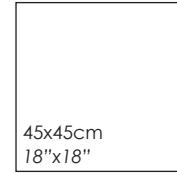

# BODO

PORCELAIN

100x100cm RC  
40"x40" RC

BEIGE	PP2302
MOCCA	PP2303
WHITE	PP2302
GREY	PP2302

60x120cm RC  
24"x48" RC

BEIGE	PP2402
MOCCA	PP2403
WHITE	PP2402
GREY	PP2402

60x60cm RC  
24"x24" RC

BEIGE	PP2602
MOCCA	PP2603
WHITE	PP2602
GREY	PP2602

45x45cm  
18"x18"

BEIGE	PP0802
MOCCA	PP0803
WHITE	PP0802
GREY	PP0802

30x60cm  
12"x24"

BEIGE	PP0602
MOCCA	PP0603
WHITE	PP0602
GREY	PP0602

BEIGE

MOCCA

WHITE

GREY